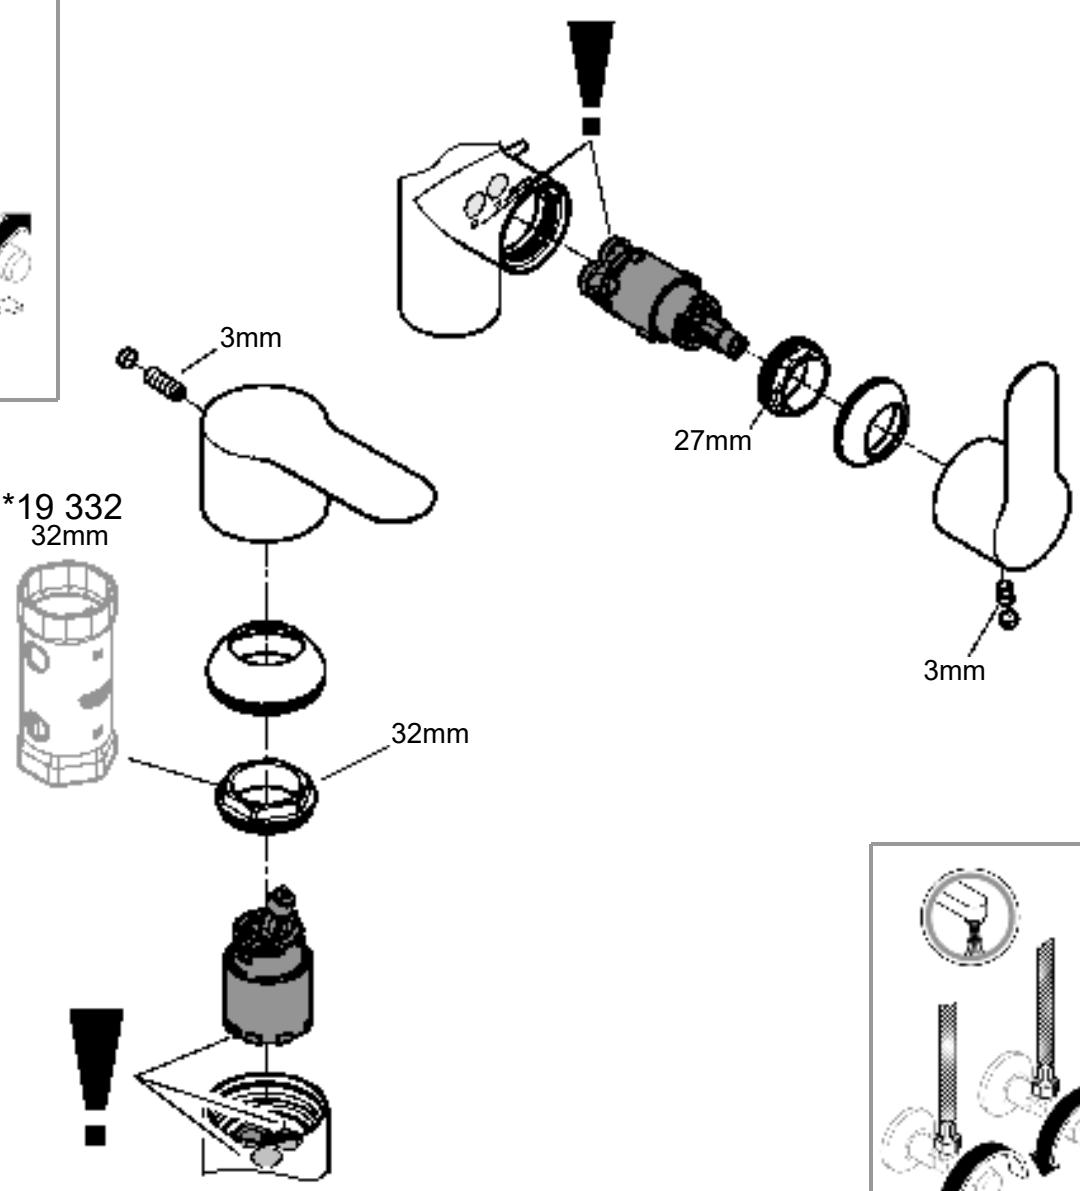

1

	150°
	0°
	360°

2

3

20 horizontal lines for writing, evenly spaced down the page.

Pure Freude
an Wasser

D

+49 571 39 89 333
service.de@grohe.com