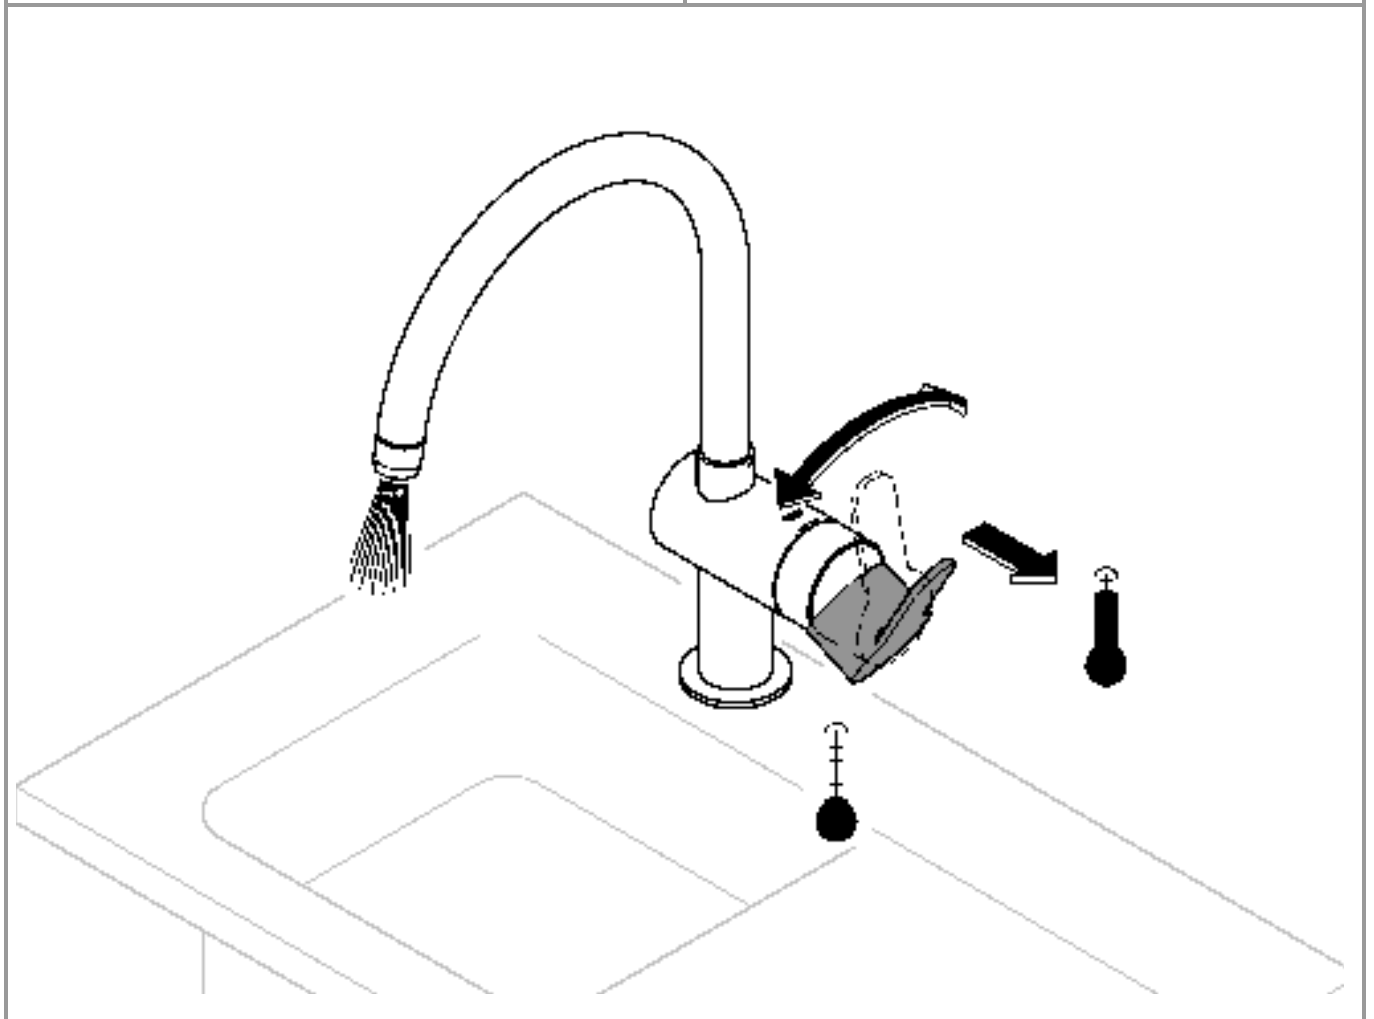

1

	150°
	0°
	360°

2

3

20 horizontal lines for writing, evenly spaced down the page.

Pure Freude
an Wasser

D

+49 571 39 89 333
service.de@grohe.com