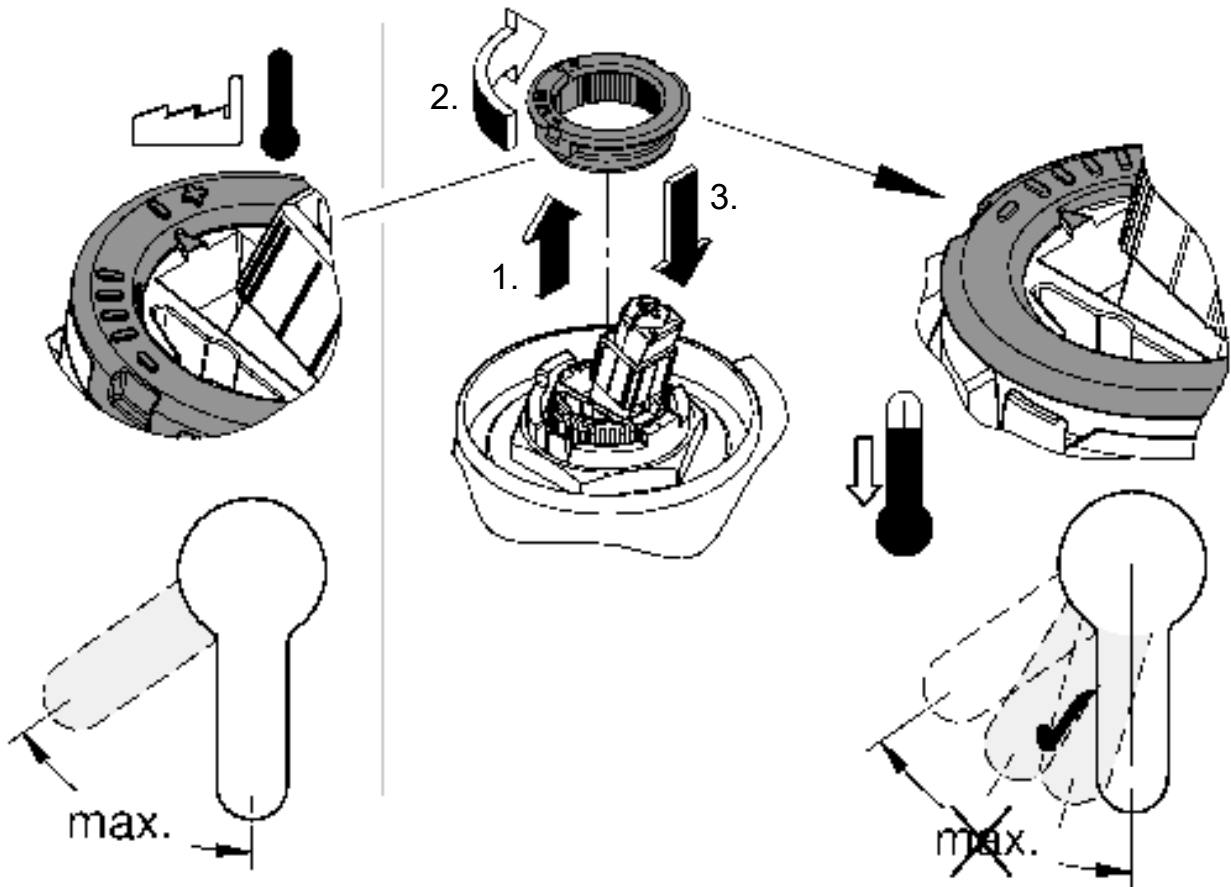

1

	150°
	0°
	360°

2

3

20 horizontal lines for writing, evenly spaced down the page.

Pure Freude
an Wasser

D

+49 571 39 89 333
service.de@grohe.com