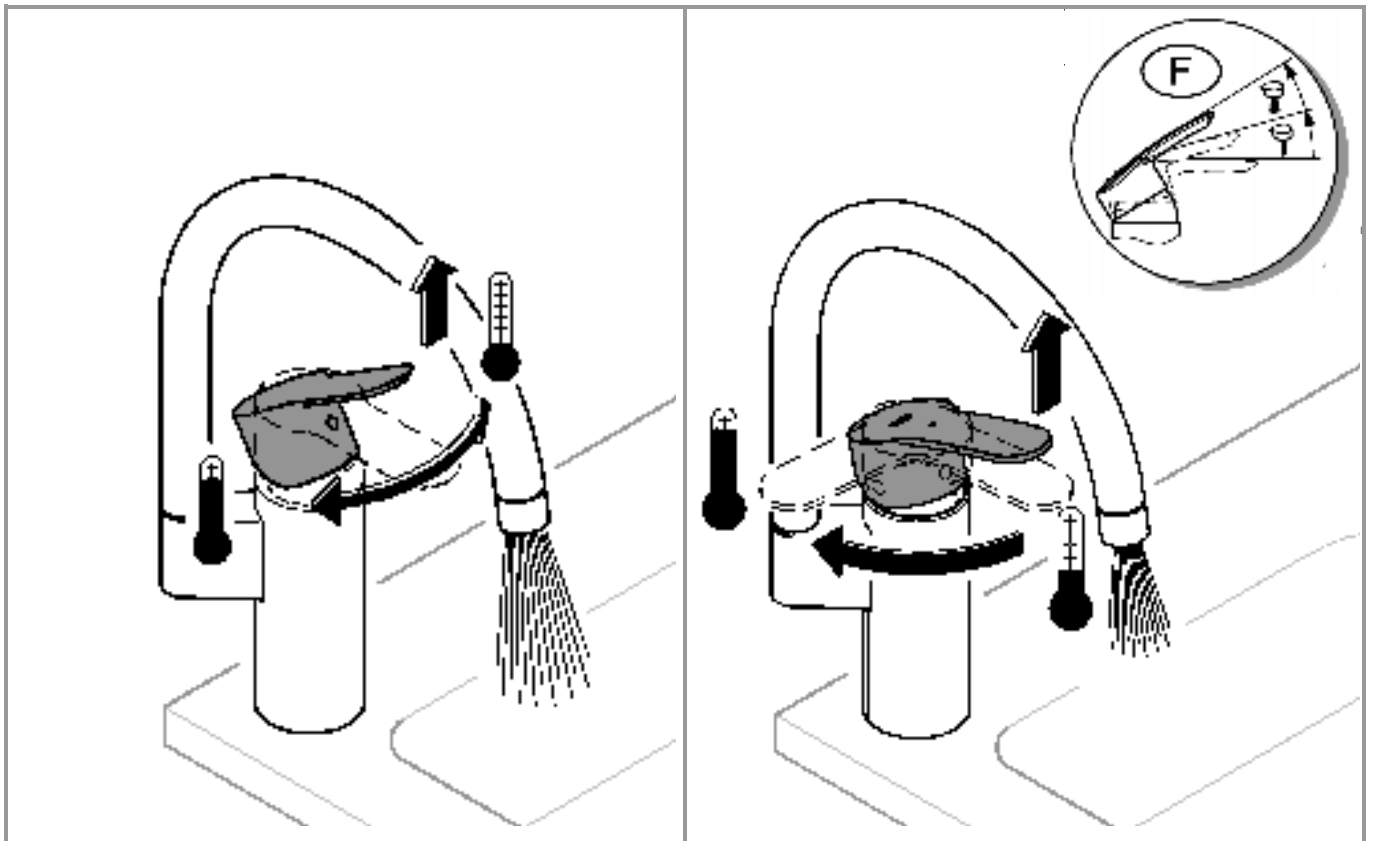

1

	150°
	0°
	360°

2

3

20 horizontal lines for writing, evenly spaced down the page.

Pure Freude
an Wasser

D

+49 571 39 89 333
service.de@grohe.com