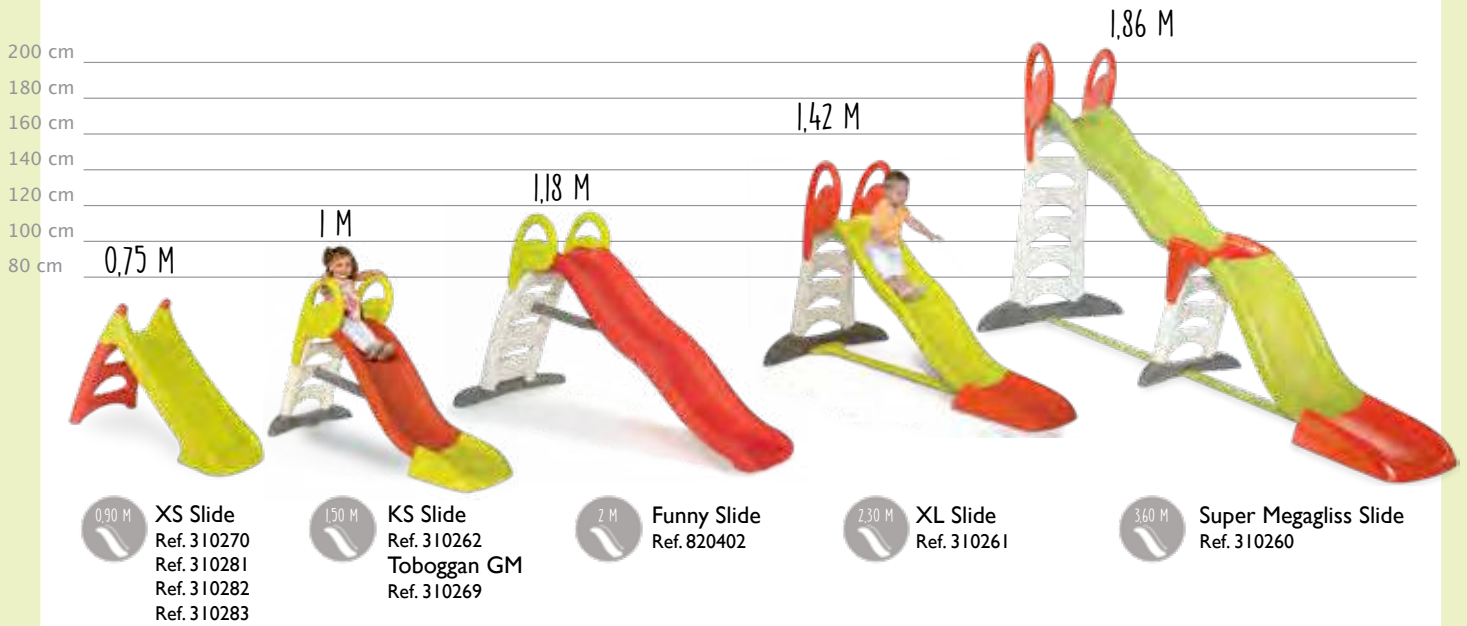

# Size of the slides

Taille des toboggans • Rutschen-Größen • Talla Tobogan • Taglia del scivolo

## CARS XS SLIDE

+ 2

Cars slide. Slide length: 90cm. Non-skid steps. Compact storage. Possibility to connect any garden hose (not included) under the slide to have a water cascade.

- 125 x 50 x 75 cm
- 107 x 51 x 24 cm
- 18 120 x 100 x 172,5 cm

## FROZEN 2 XS SLIDE

+ 2

Frozen 2 slide. Slide length: 90cm. Non-skid steps. Compact storage. Possibility to connect any garden hose (not included) under the slide to have a water cascade.

- 125 x 50 x 75 cm
- 107 x 51 x 24 cm
- 18 120 x 100 x 172,5 cm