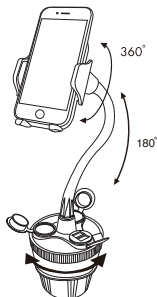

About this guide

Before you start using the Macally MCUPPOWER, be sure to read this guide in its entirety.

Safety instructions

Please read the following carefully before using this Macally product. Incorrect use of this product may result in reduced performance, permanent damage and void warranty:

1. Do not place this product near a heat source.
2. Operating temperature of -20°C to 65°C . Storage temperature of -30°C to 80°C .
3. Do not place this product near moisture nor liquids.
4. Operate and store at humidity of 10% to 85% (non-condensing)
5. Do not place heavy objects on this product.
6. Do not drop this product.
7. Do not dispose this product in the garbage. Take it to your local recycling centre.

Package contents

- MCUPPOWER
- Cigarette lighter charging cable
- User guide

Hardware basics