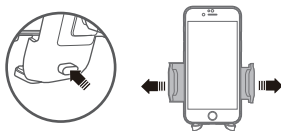

Package contents

- MCUPPOWER
- Cigarette lighter charging cable
- User guide

Hardware basics

How to use the MCUPPOWER

1

2

3

Important: Do NOT use with iPod classic or any device with hard drive. The strong magnetic fields of the Neodymium magnet that is a part of this product can damage magnetic hard drives and other similar devices.