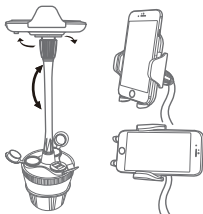

Package contents

- MCUPPOWER
- Cigarette lighter charging cable
- User guide

Hardware basics

How to use the MCUPPOWER

1

2

3

Important: Do NOT use with iPod classic or any device with hard drive. The strong magnetic fields of the Neodymium magnet that is a part of this product can damage magnetic hard drives and other similar devices.