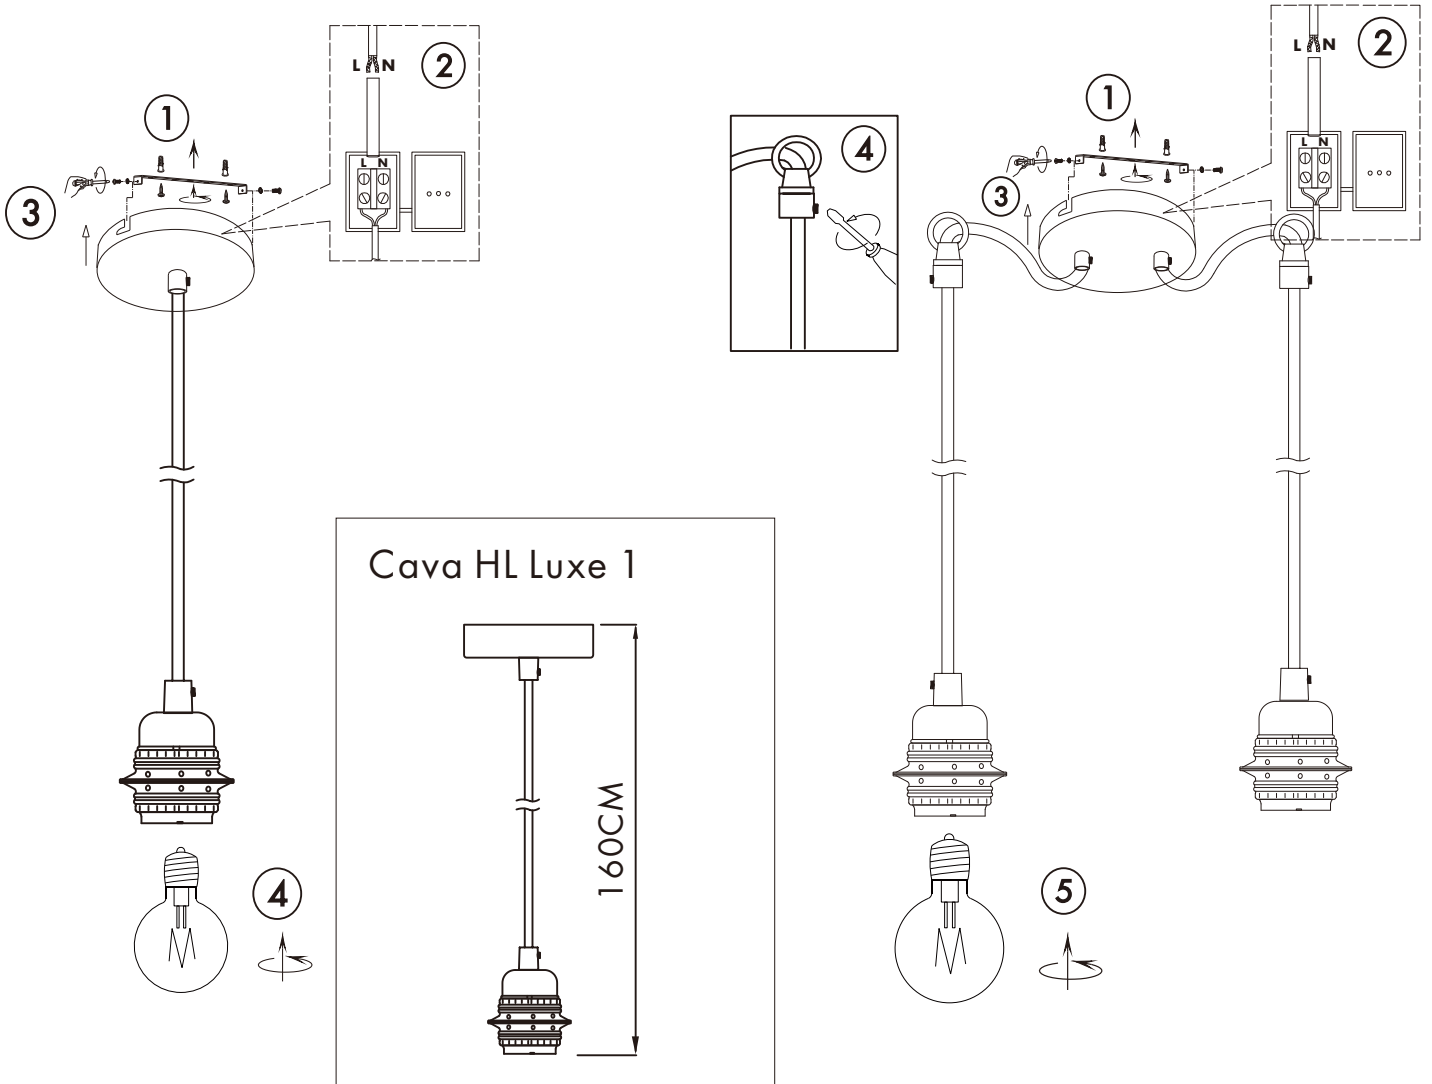

INSTRUCTION MANUAL

Cava HL Luxe

Cava HL Luxe 1

160CM

Cava HL Luxe 2

Cava HL Luxe 3

Cava HL Luxe 5

160CM

160CM

160CM