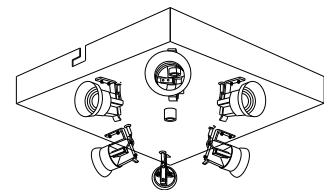

INSTRUCTION MANUAL

Drum CL Deluxe Square Jute

Drum CL Deluxe 30 Square Jute

Ceiling plate: 2xE27

Overall size:

Drum CL Deluxe 50 Square Jute

Ceiling plate: 4xE27

Overall size:

Drum CL Deluxe 70 Square Jute

Ceiling plate: 6xE27

Overall size: