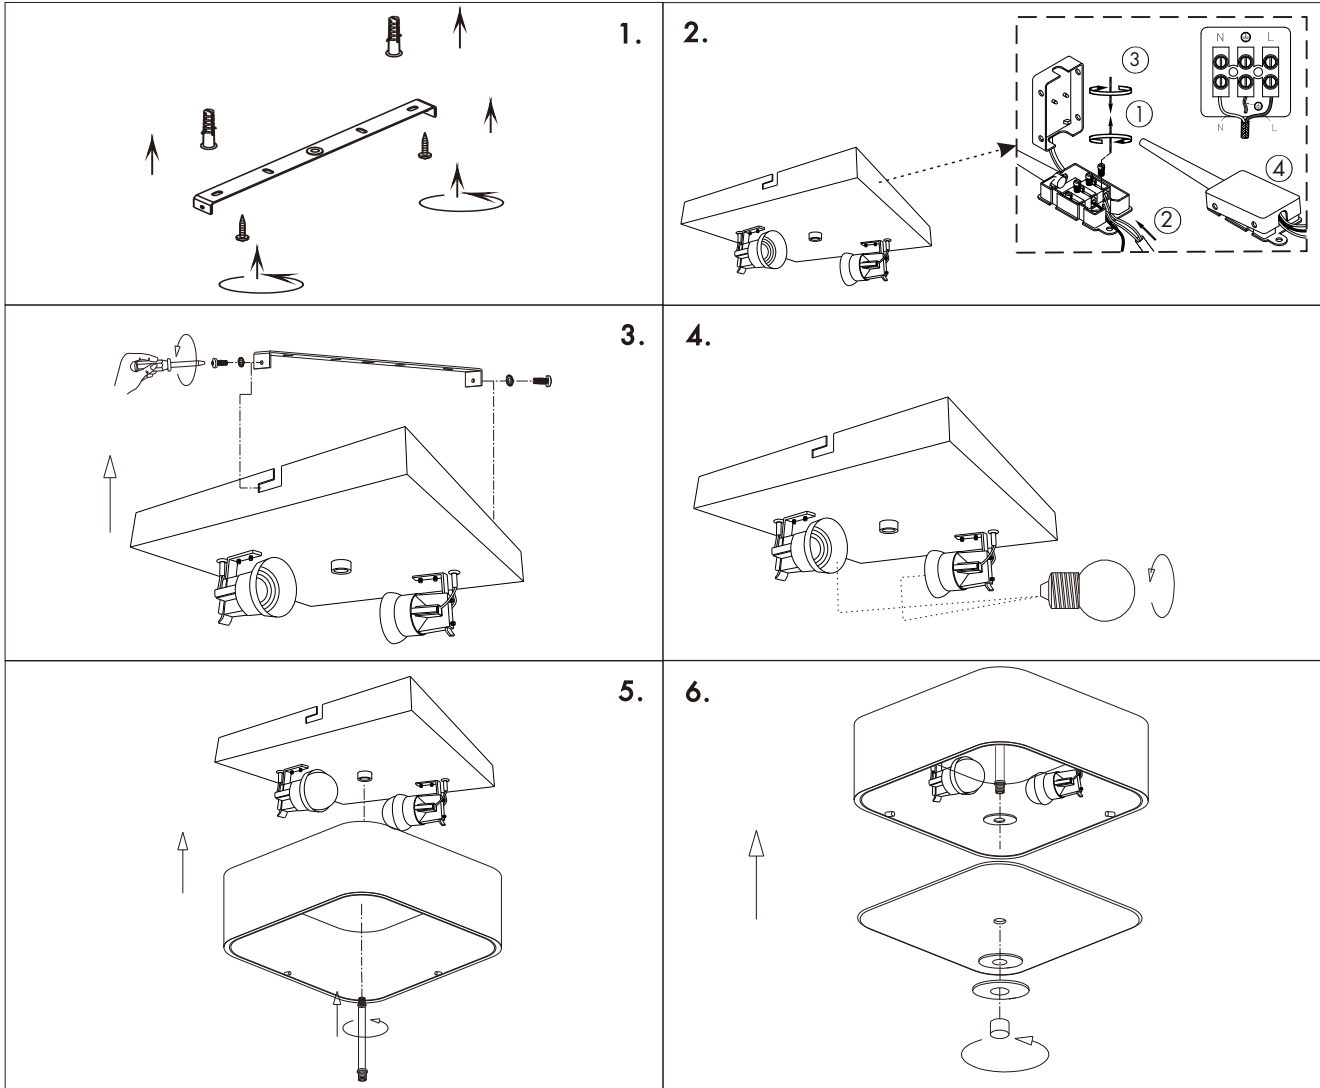

INSTRUCTION MANUAL

Drum CL Deluxe Square Jute

Drum CL Deluxe 30 Square Jute

Ceiling plate: 2xE27

Overall size:

Drum CL Deluxe 50 Square Jute

Ceiling plate: 4xE27

Overall size:

Drum CL Deluxe 70 Square Jute

Ceiling plate: 6xE27

Overall size: