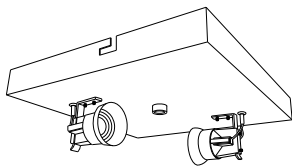

INSTRUCTION MANUAL

Drum CL Deluxe Square Jute

Drum CL Deluxe 30 Square Jute

Ceiling plate: 2xE27

Overall size:

Drum CL Deluxe 50 Square Jute

Ceiling plate: 4xE27

Overall size:

Drum CL Deluxe 70 Square Jute

Ceiling plate: 6xE27

Overall size: