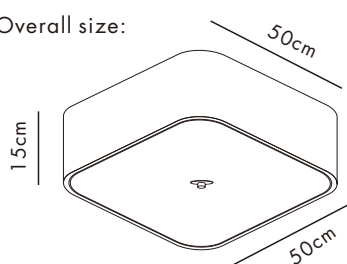

INSTRUCTION MANUAL

Drum CL Deluxe Square Jute

Drum CL Deluxe 30 Square Jute

Ceiling plate: 2xE27

Overall size:

Drum CL Deluxe 50 Square Jute

Ceiling plate: 4xE27

Overall size:

Drum CL Deluxe 70 Square Jute

Ceiling plate: 6xE27

Overall size: