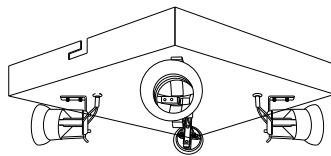

INSTRUCTION MANUAL

Drum CL Deluxe Square Jute

Drum CL Deluxe 30 Square Jute

Ceiling plate: 2xE27

Overall size:

Drum CL Deluxe 50 Square Jute

Ceiling plate: 4xE27

Overall size:

Drum CL Deluxe 70 Square Jute

Ceiling plate: 6xE27

Overall size: