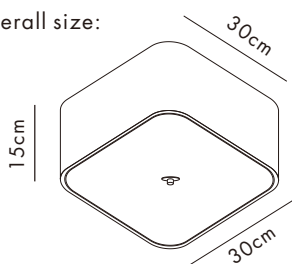

INSTRUCTION MANUAL

Drum CL Deluxe Square Jute

Drum CL Deluxe 30 Square Jute

Ceiling plate: 2xE27

Overall size:

Drum CL Deluxe 50 Square Jute

Ceiling plate: 4xE27

Overall size:

Drum CL Deluxe 70 Square Jute

Ceiling plate: 6xE27

Overall size: