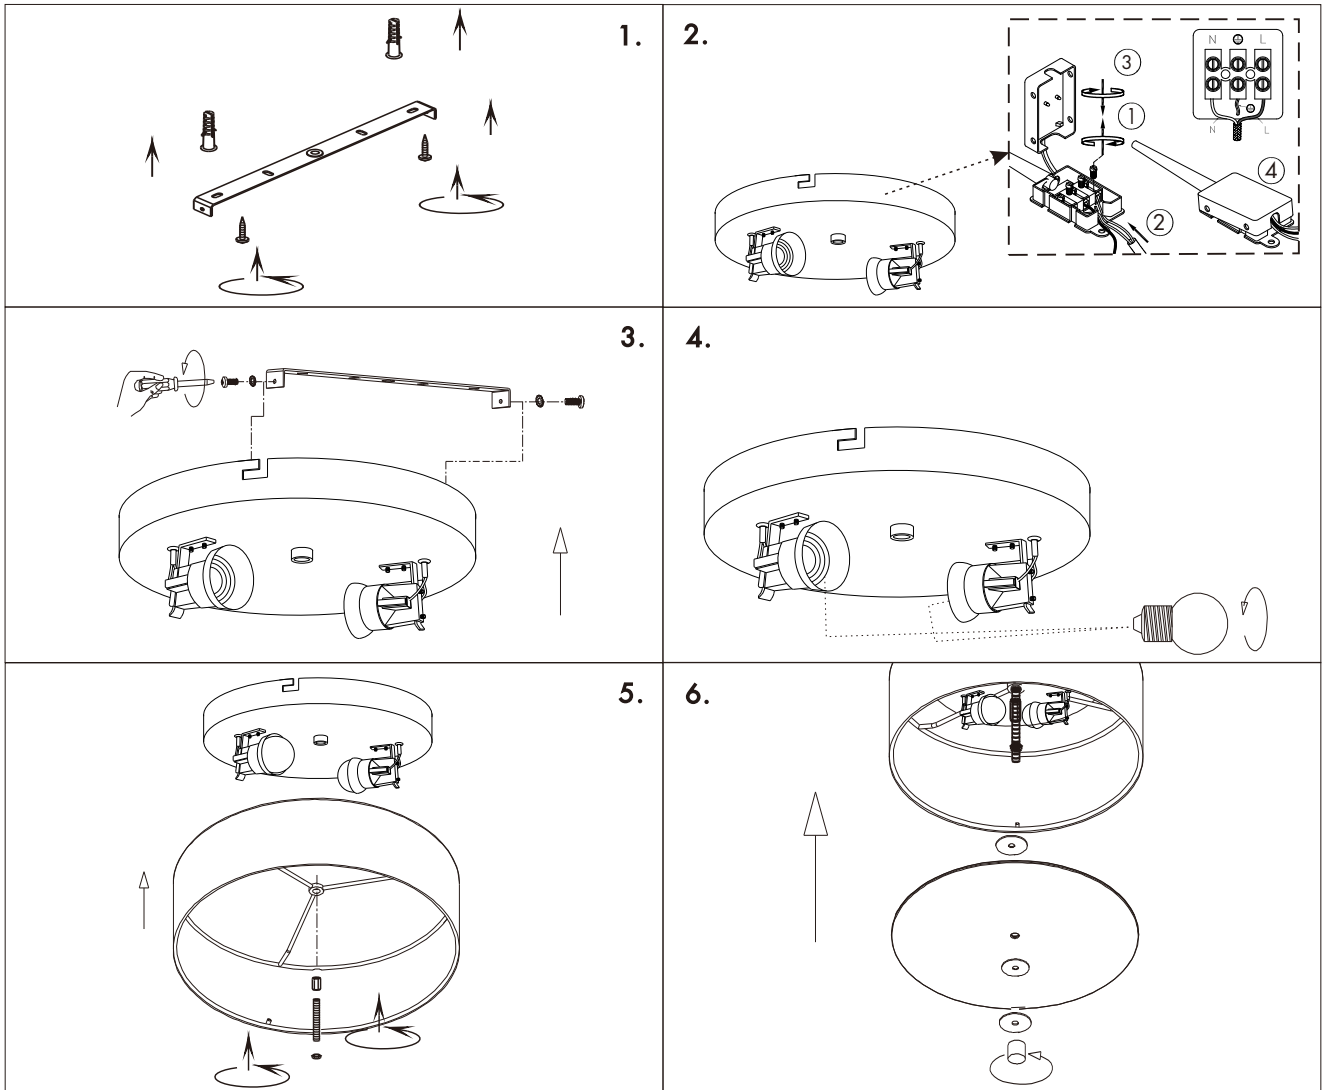

INSTRUCTION MANUAL

Drum CL Jute

Drum CL 30 Jute
Ceiling plate: 2xE27

Overall size:

15cm
30cm

Drum CL 50 Jute
Ceiling plate: 4xE27

Overall size:

15cm
50cm

Drum CL 70 Jute
Ceiling plate: 6xE27

Overall size:

16cm
70cm