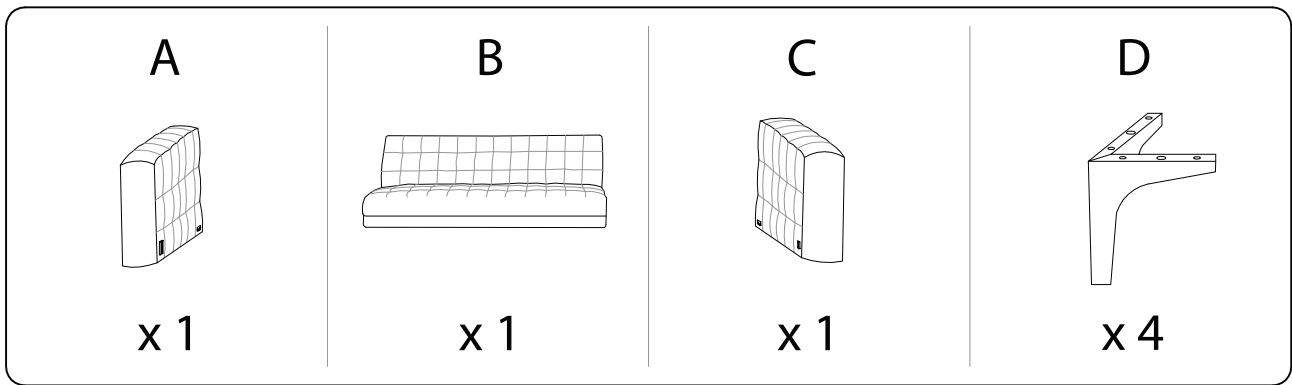

Assembly instructions for the sofa, including tool requirements, time, and person count.

Tools: A circle containing an Allen key and a screwdriver, and a crossed-out power drill icon, with a warning triangle above.

Time: A clock icon with the number 30' below it.

Personnel: A person icon with the number 2 below it.

Warnings: A second warning triangle above a crossed-out icon of a block being cut, with a person icon below it.

1

B  x 1	D  x 4	E  5 x 25 x 16
--	--	---

2

F  x 4	G  M6 x 30 x 8	H  x 1
--	---	--

3

A

x 1

C