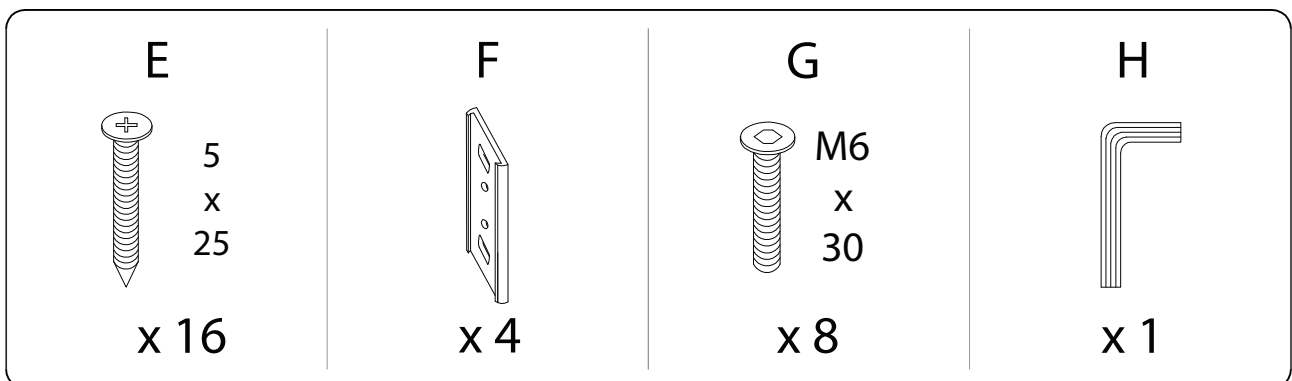

Assembly instructions for the sofa, including tool requirements, time, and person count.

Tools: A circle containing an Allen key and a screwdriver, and a crossed-out power drill icon, with a warning triangle above.

Time: A clock icon with the number 30' below it.

Personnel: A person icon with the number 2 below it.

Warnings: A second warning triangle above a crossed-out icon of a block being cut, with a person icon below it.

1

B  x 1	D  x 4	E  5 x 25 x 16
--	--	---

2

F  x 4	G  M6 x 30 x 8	H  x 1
--	---	--

3

A

x 1

C