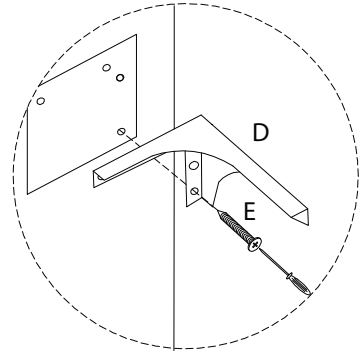

Assembly instructions for the sofa, including tool requirements, time, and person count.

Tools: A circle containing an Allen key and a screwdriver, and a crossed-out power drill icon, with a warning triangle above.

Time: A clock icon with the number 30' below it.

Personnel: A person icon with the number 2 below it.

Warnings: A second warning triangle above a crossed-out icon of a block being cut, with a person icon below it.

1

B  x 1	D  x 4	E  5 x 25 x 16
--	--	---

2

F  x 4	G  M6 x 30 x 8	H  x 1
--	---	--

3

A

x 1

C