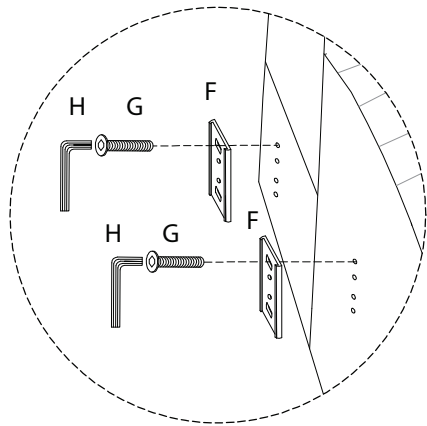

Assembly instructions for the sofa, including tool requirements, time, and person count.

Tools: A circle containing an Allen key and a screwdriver, and a crossed-out power drill icon, with a warning triangle above.

Time: A clock icon with the number 30' below it.

Personnel: A person icon with the number 2 below it.

Warnings: A second warning triangle above a crossed-out icon of a block being cut, with a person icon below it.

1

B  x 1	D  x 4	E  5 x 25 x 16
--	--	---

2

F  x 4	G  M6 x 30 x 8	H  x 1
--	---	--

3

A

x 1

C