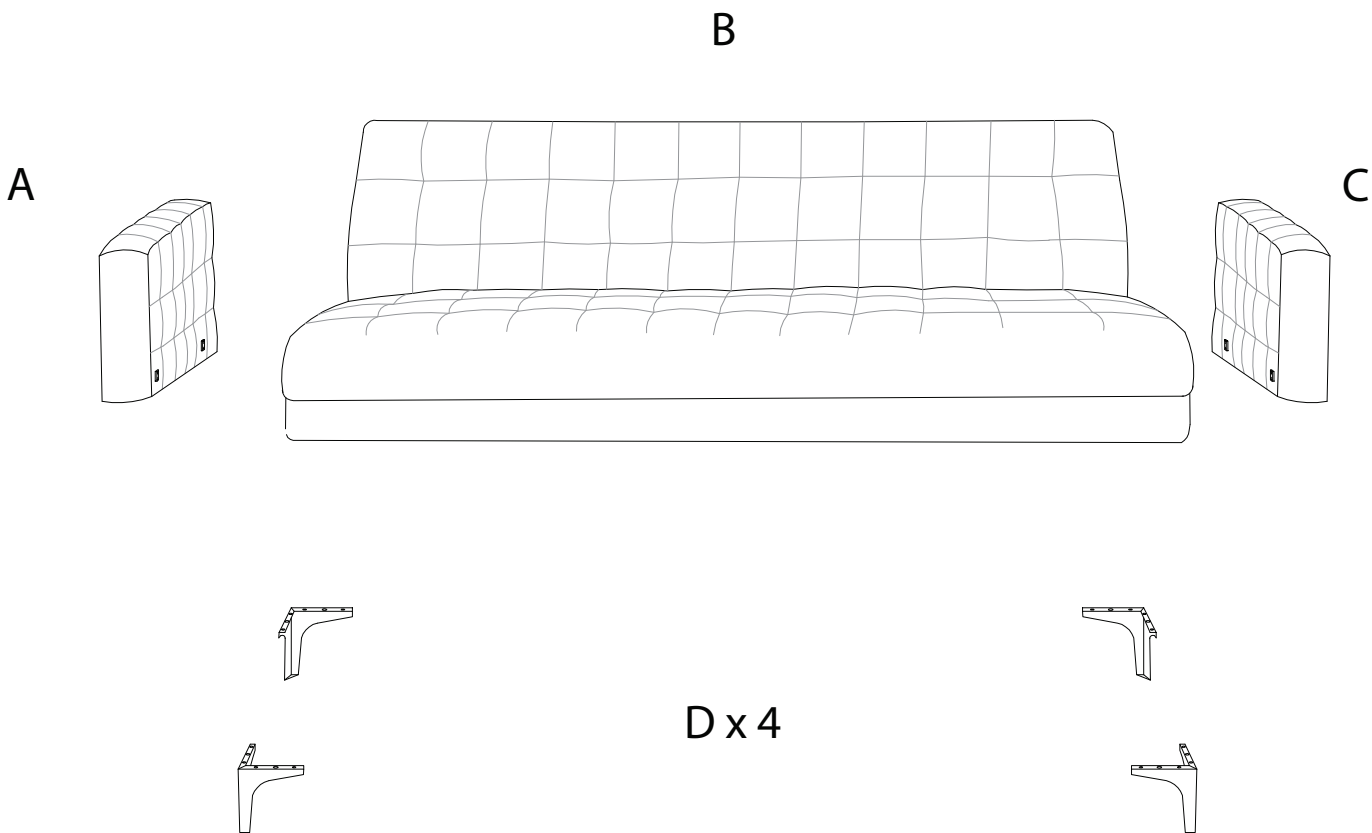

Assembly instructions for the sofa, including tool requirements, time, and person count.

Tools: A circle containing an Allen key and a screwdriver, and a crossed-out power drill icon, with a warning triangle above.

Time: A clock icon with the number 30' below it.

Personnel: A person icon with the number 2 below it.

Warnings: A second warning triangle above a crossed-out icon of a block being cut, with a person icon below it.

1

B  x 1	D  x 4	E  5 x 25 x 16
--	--	---

2

F  x 4	G  M6 x 30 x 8	H  x 1
--	---	--

3

A

x 1

C