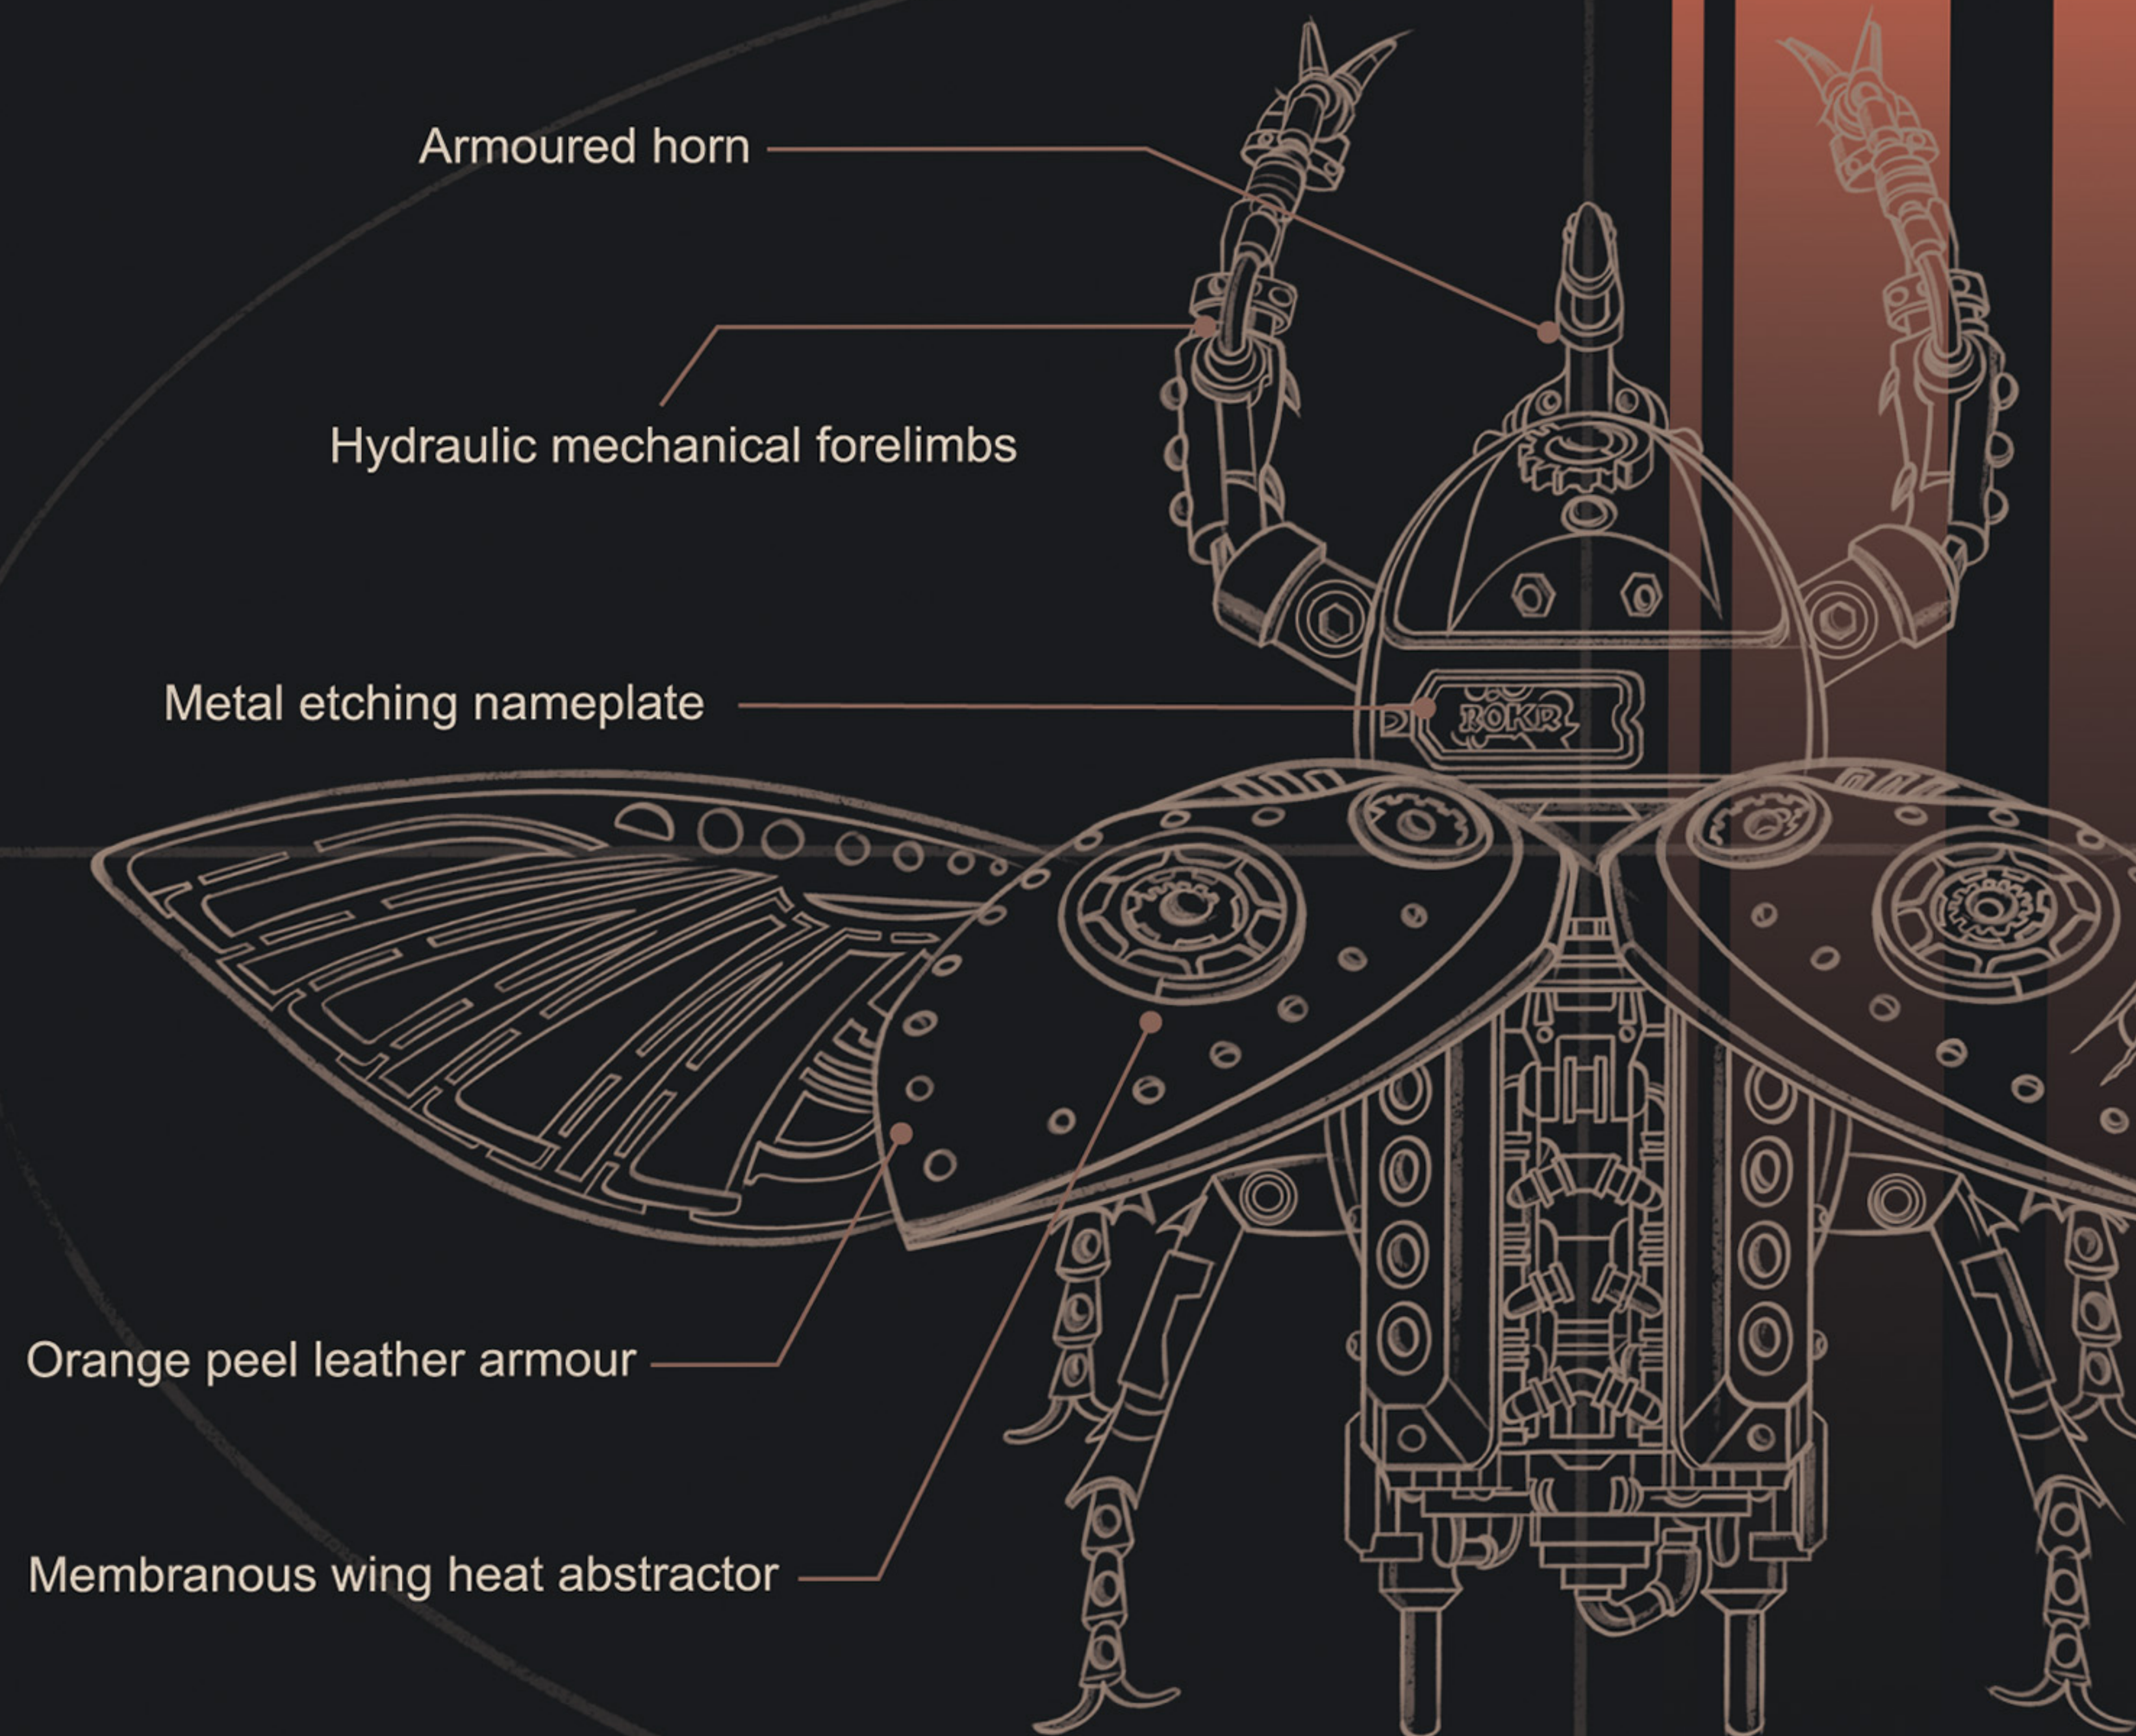

RHINOCEROS BEETLE

ROKR

MECHANICAL AGE

Assembled Size: 190x116x96mm

Level: ★★☆☆☆

Designed by **ROBOTIME**
www.robotime.com

Series Name: Mechanical Age
Product Name: RhinoCeros Beetle
Model No.: MI01
Main Material: ABS, Metal
Brand Owner: Robotime Technology (Suzhou) Co., Ltd.
Brand Owner Address: A202 Guohua Building,
Chongwen Road, No. 328 Xinghu Street, SIP,
Suzhou City, Jiangsu Province, China
Manufacturer: Robotime C&C (Jiangsu) Co., Ltd.
Manufacturer Address: No. 18 Changxing Road, Shuyang,
Suqian City, Jiangsu Province, China

MADE IN CHINA

Recommended age 14+

This product has hazardous sharp functional edges or hazardous sharp functional points, has the danger of being gored, please play it under the wardship of adult.

The product requires 3 "AAA LR03/AM4 1.5V" batteries.
(Batteries for self-preparation)