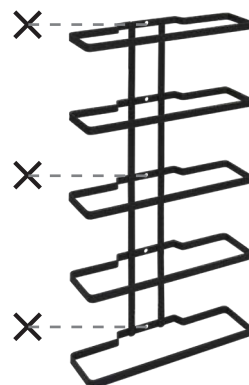

**TOUCH
Therm**
GUARANTEE
5 YEARS

Inclus
Inbegriffen
Included
Includido
Incluso

Info:
Metaltext International
CS-49303 Duppigheim
67129 Molsheim Cedex, France
www.metaltext.com
MADE IN ITALY