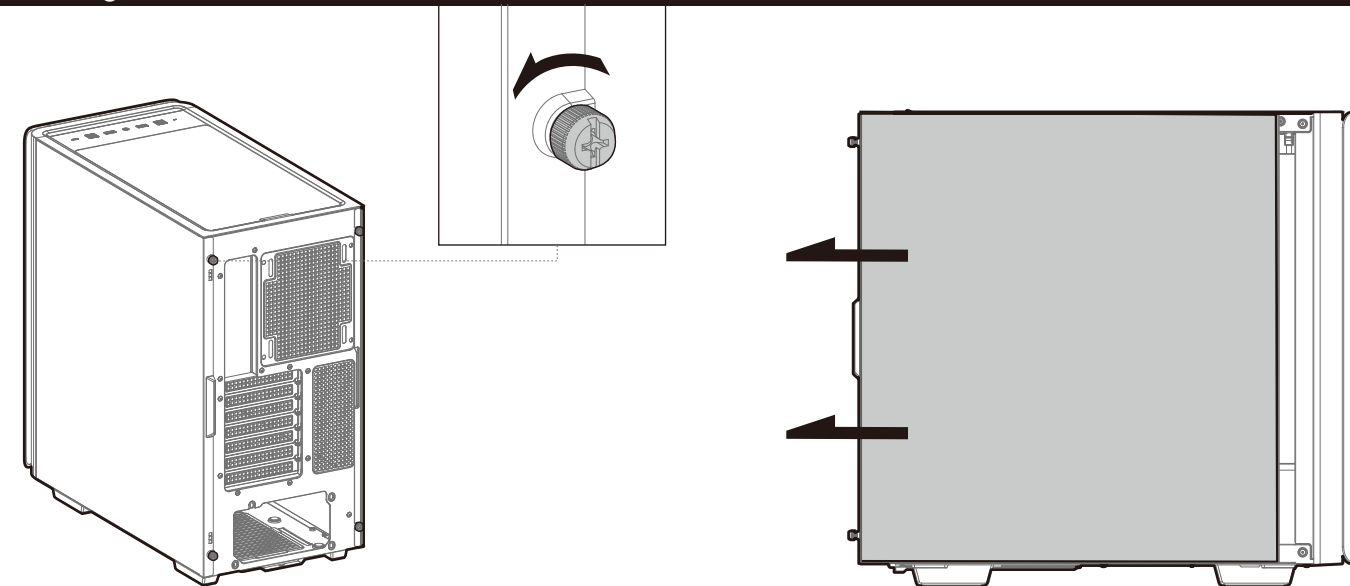

Removing the Side Panel