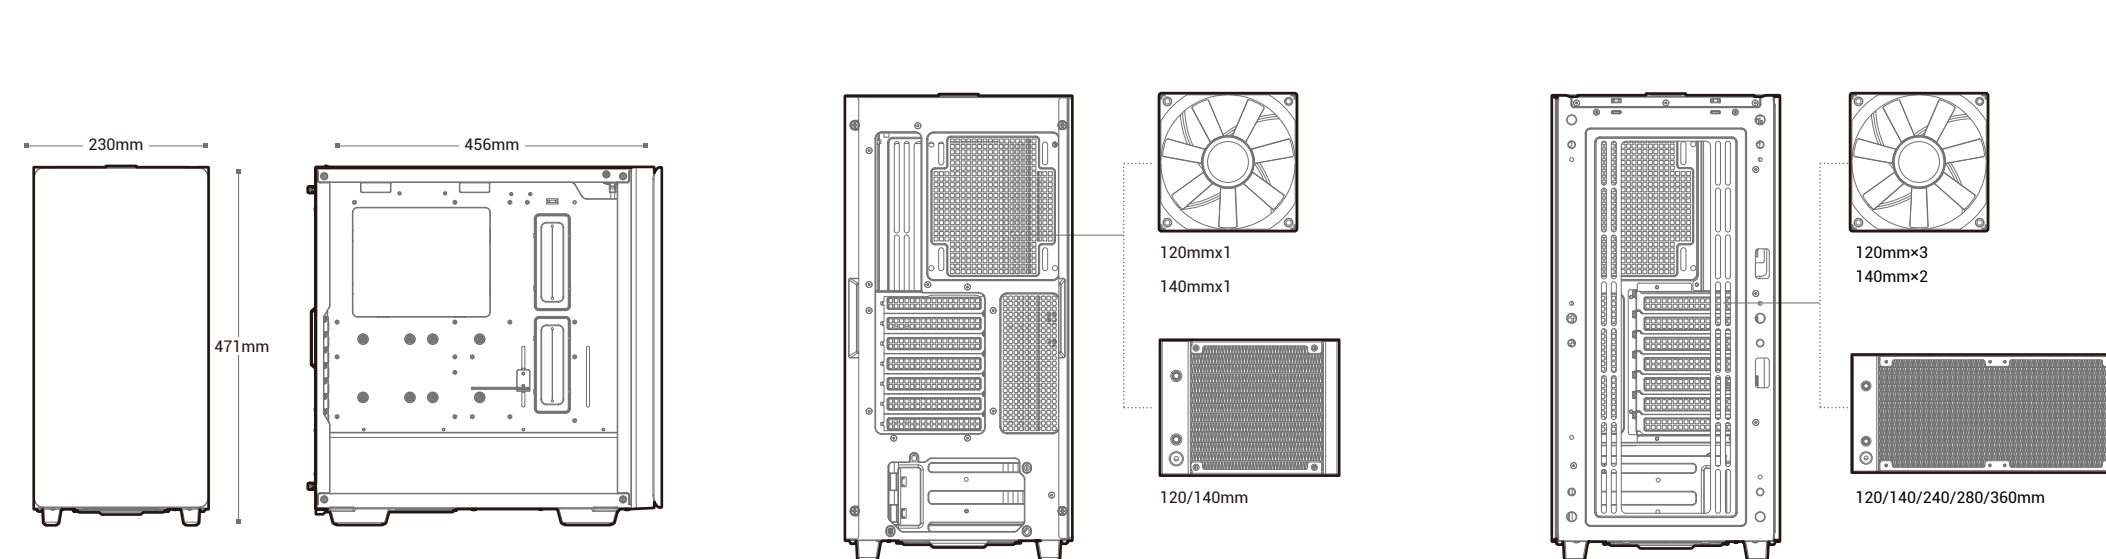

Specifications