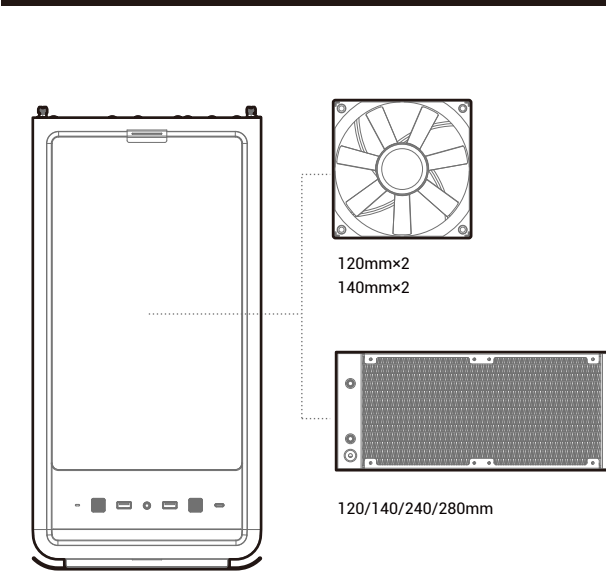

Removing the Front Dust Filter