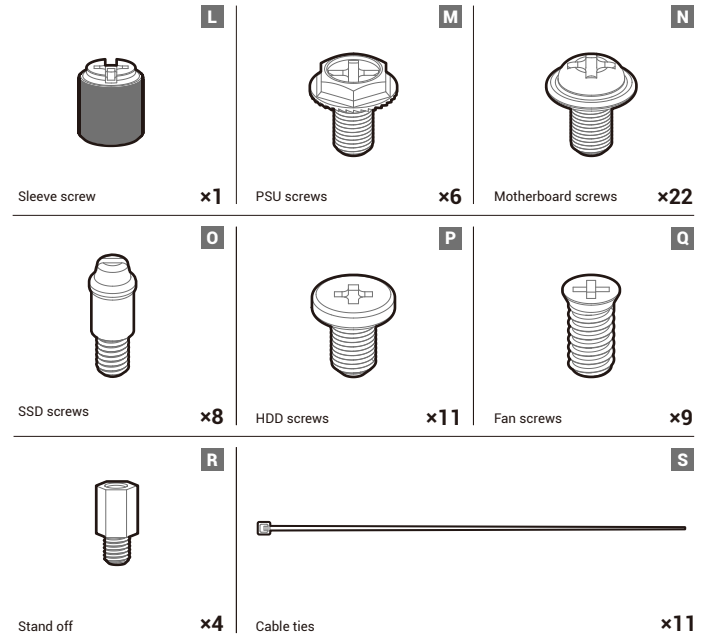

Accessory Kit Contents