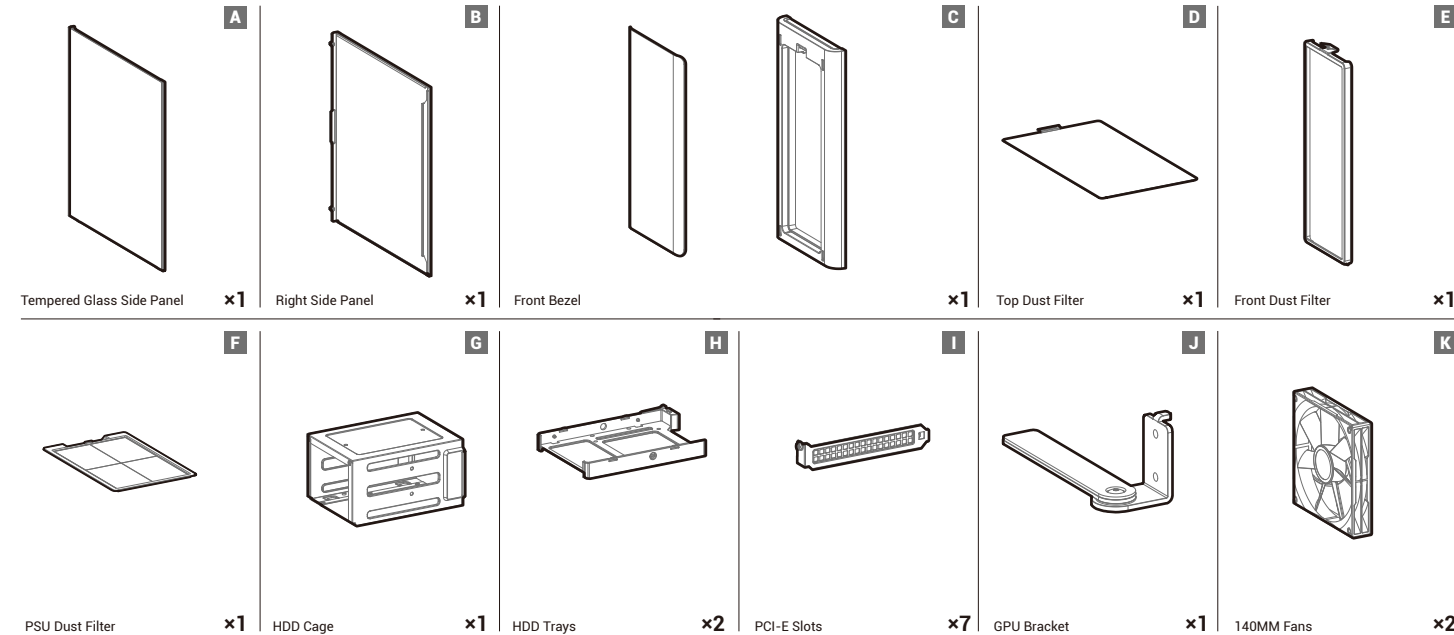

CK500 Series

Mid-Tower ATX Case

www.deepcool.com

Case Features

Case Specifications

Accessory Kit Contents

Specifications

Removing the Side Panel

Installing the Front Panel

Removing the Front Dust Filter