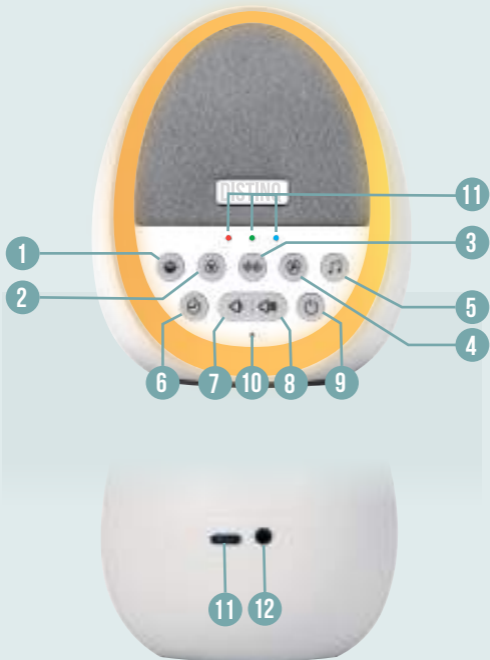

BATTERY

3.7 V / 1200 MAH

LIGHT

7 DIFFERENT COLORS

BUTTON FUNCTIONS

- 1. Light switch / Brightness control button**
 - 1.Short press to cycle through these three modes: power on, breathing light and power off.
 - 2.Long press the button to adjust the brightness of the light: the brightness of the light can change from bright to dark and gradually from dark to bright. Release the button to get the correct brightness.
- 2. Color light adjust**
 - 1.Briefly press button to select color, choose from red, orange, yellow, green, cyan, blue, violet and white.
 - 2.Long press to gradually display 7 mixed color light.
- 3. White noise button**