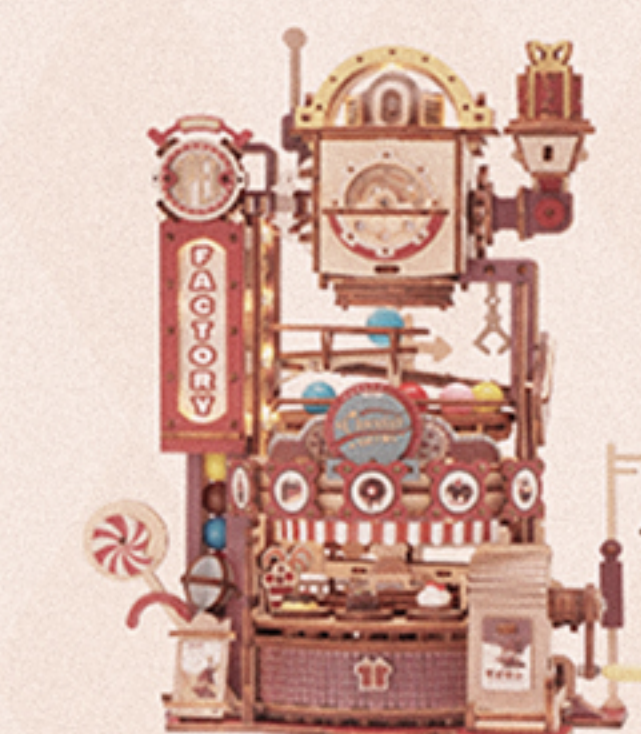

# PARACHUTE TOWER

A Midsummer Night's Dream EA01

## ROKR

Swing Ride

Chocolate Factory

Solar system

Luminous globe

184PCS

Assembled Size: 140 x 140 x 300mm

Level: ★★★★★

Designed by **ROBOTIME**  
www.robotime.com

Series Name: Magic Amusement Park  
Product Name: Parachute Tower  
Model No.: EA01  
Material: Plywood  
Manufacturer: Robotime C&C (Jiangsu) Co., Ltd.  
Address: No. 18 Changxing Road, Shuyang,  
Suqian City, Jiangsu Province, China