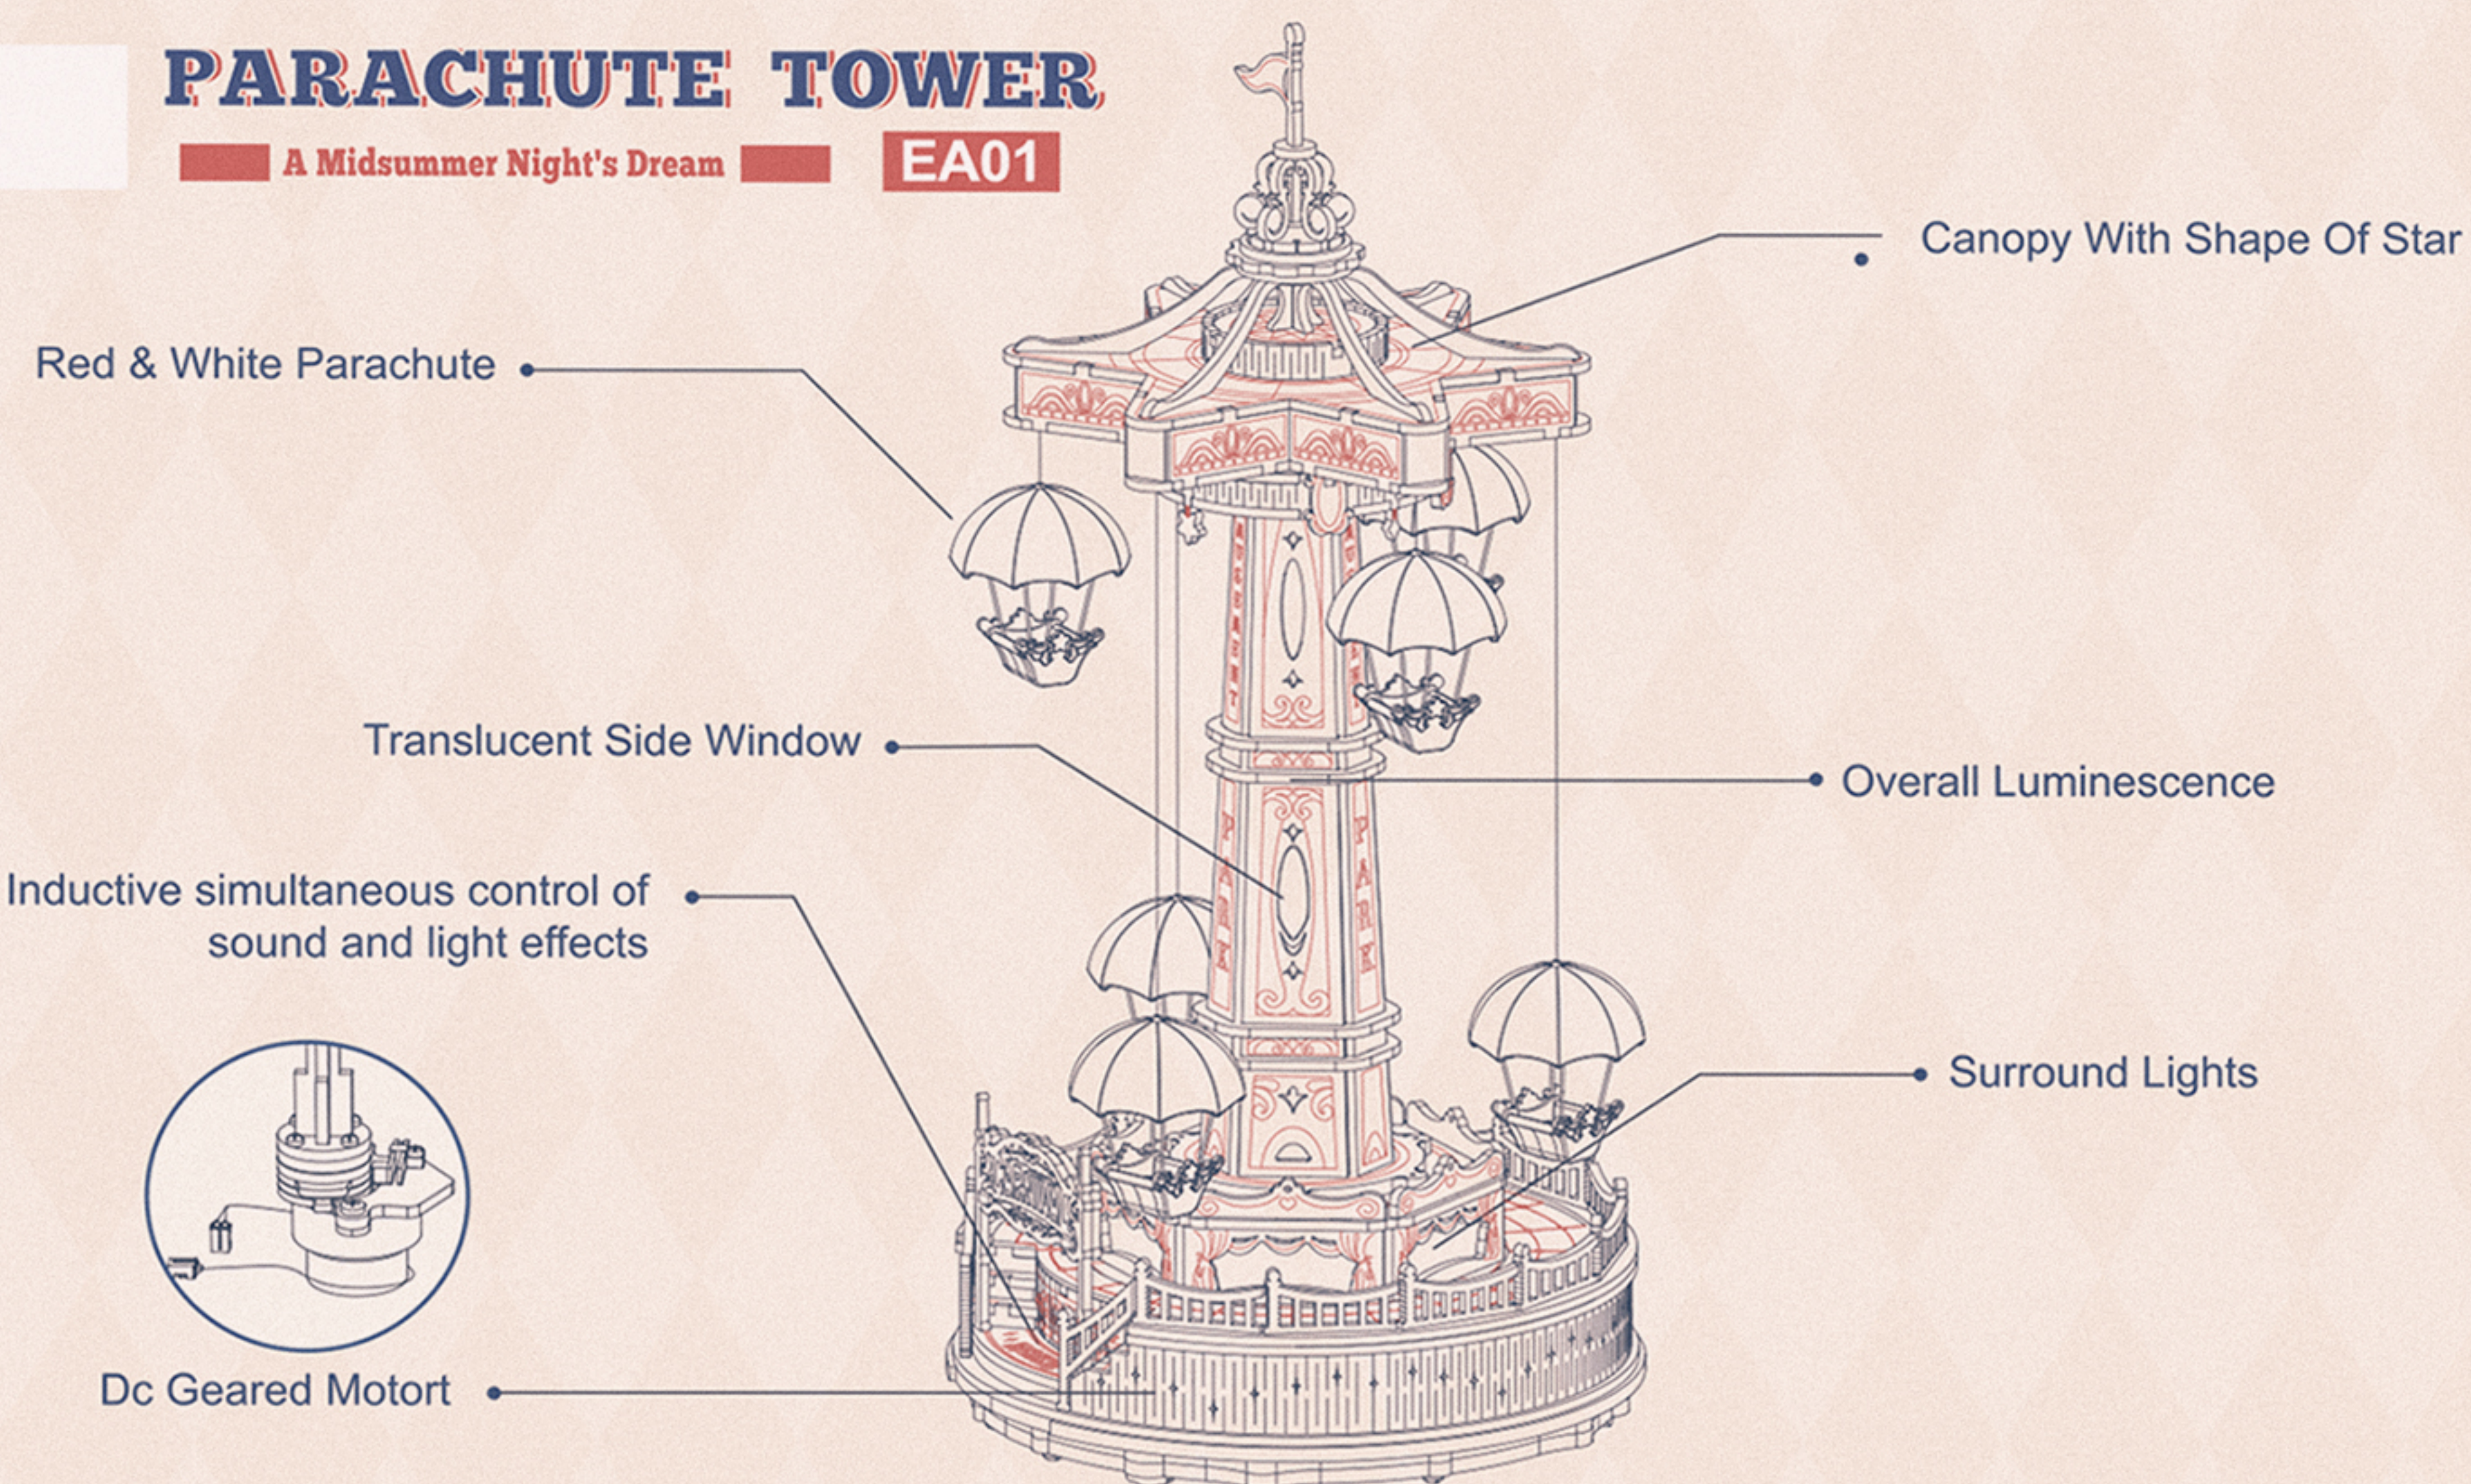

# PARACHUTE TOWER

A Midsummer Night's Dream EA01

## ROKR

Swing Ride

Chocolate Factory

Solar system

Luminous globe

184PCS

Assembled Size: 140 x 140 x 300mm

Level: ★★★★★

Designed by **ROBOTIME**  
www.robotime.com

Series Name: Magic Amusement Park  
Product Name: Parachute Tower  
Model No.: EA01  
Material: Plywood  
Manufacturer: Robotime C&C (Jiangsu) Co., Ltd.  
Address: No. 18 Changxing Road, Shuyang,  
Suqian City, Jiangsu Province, China