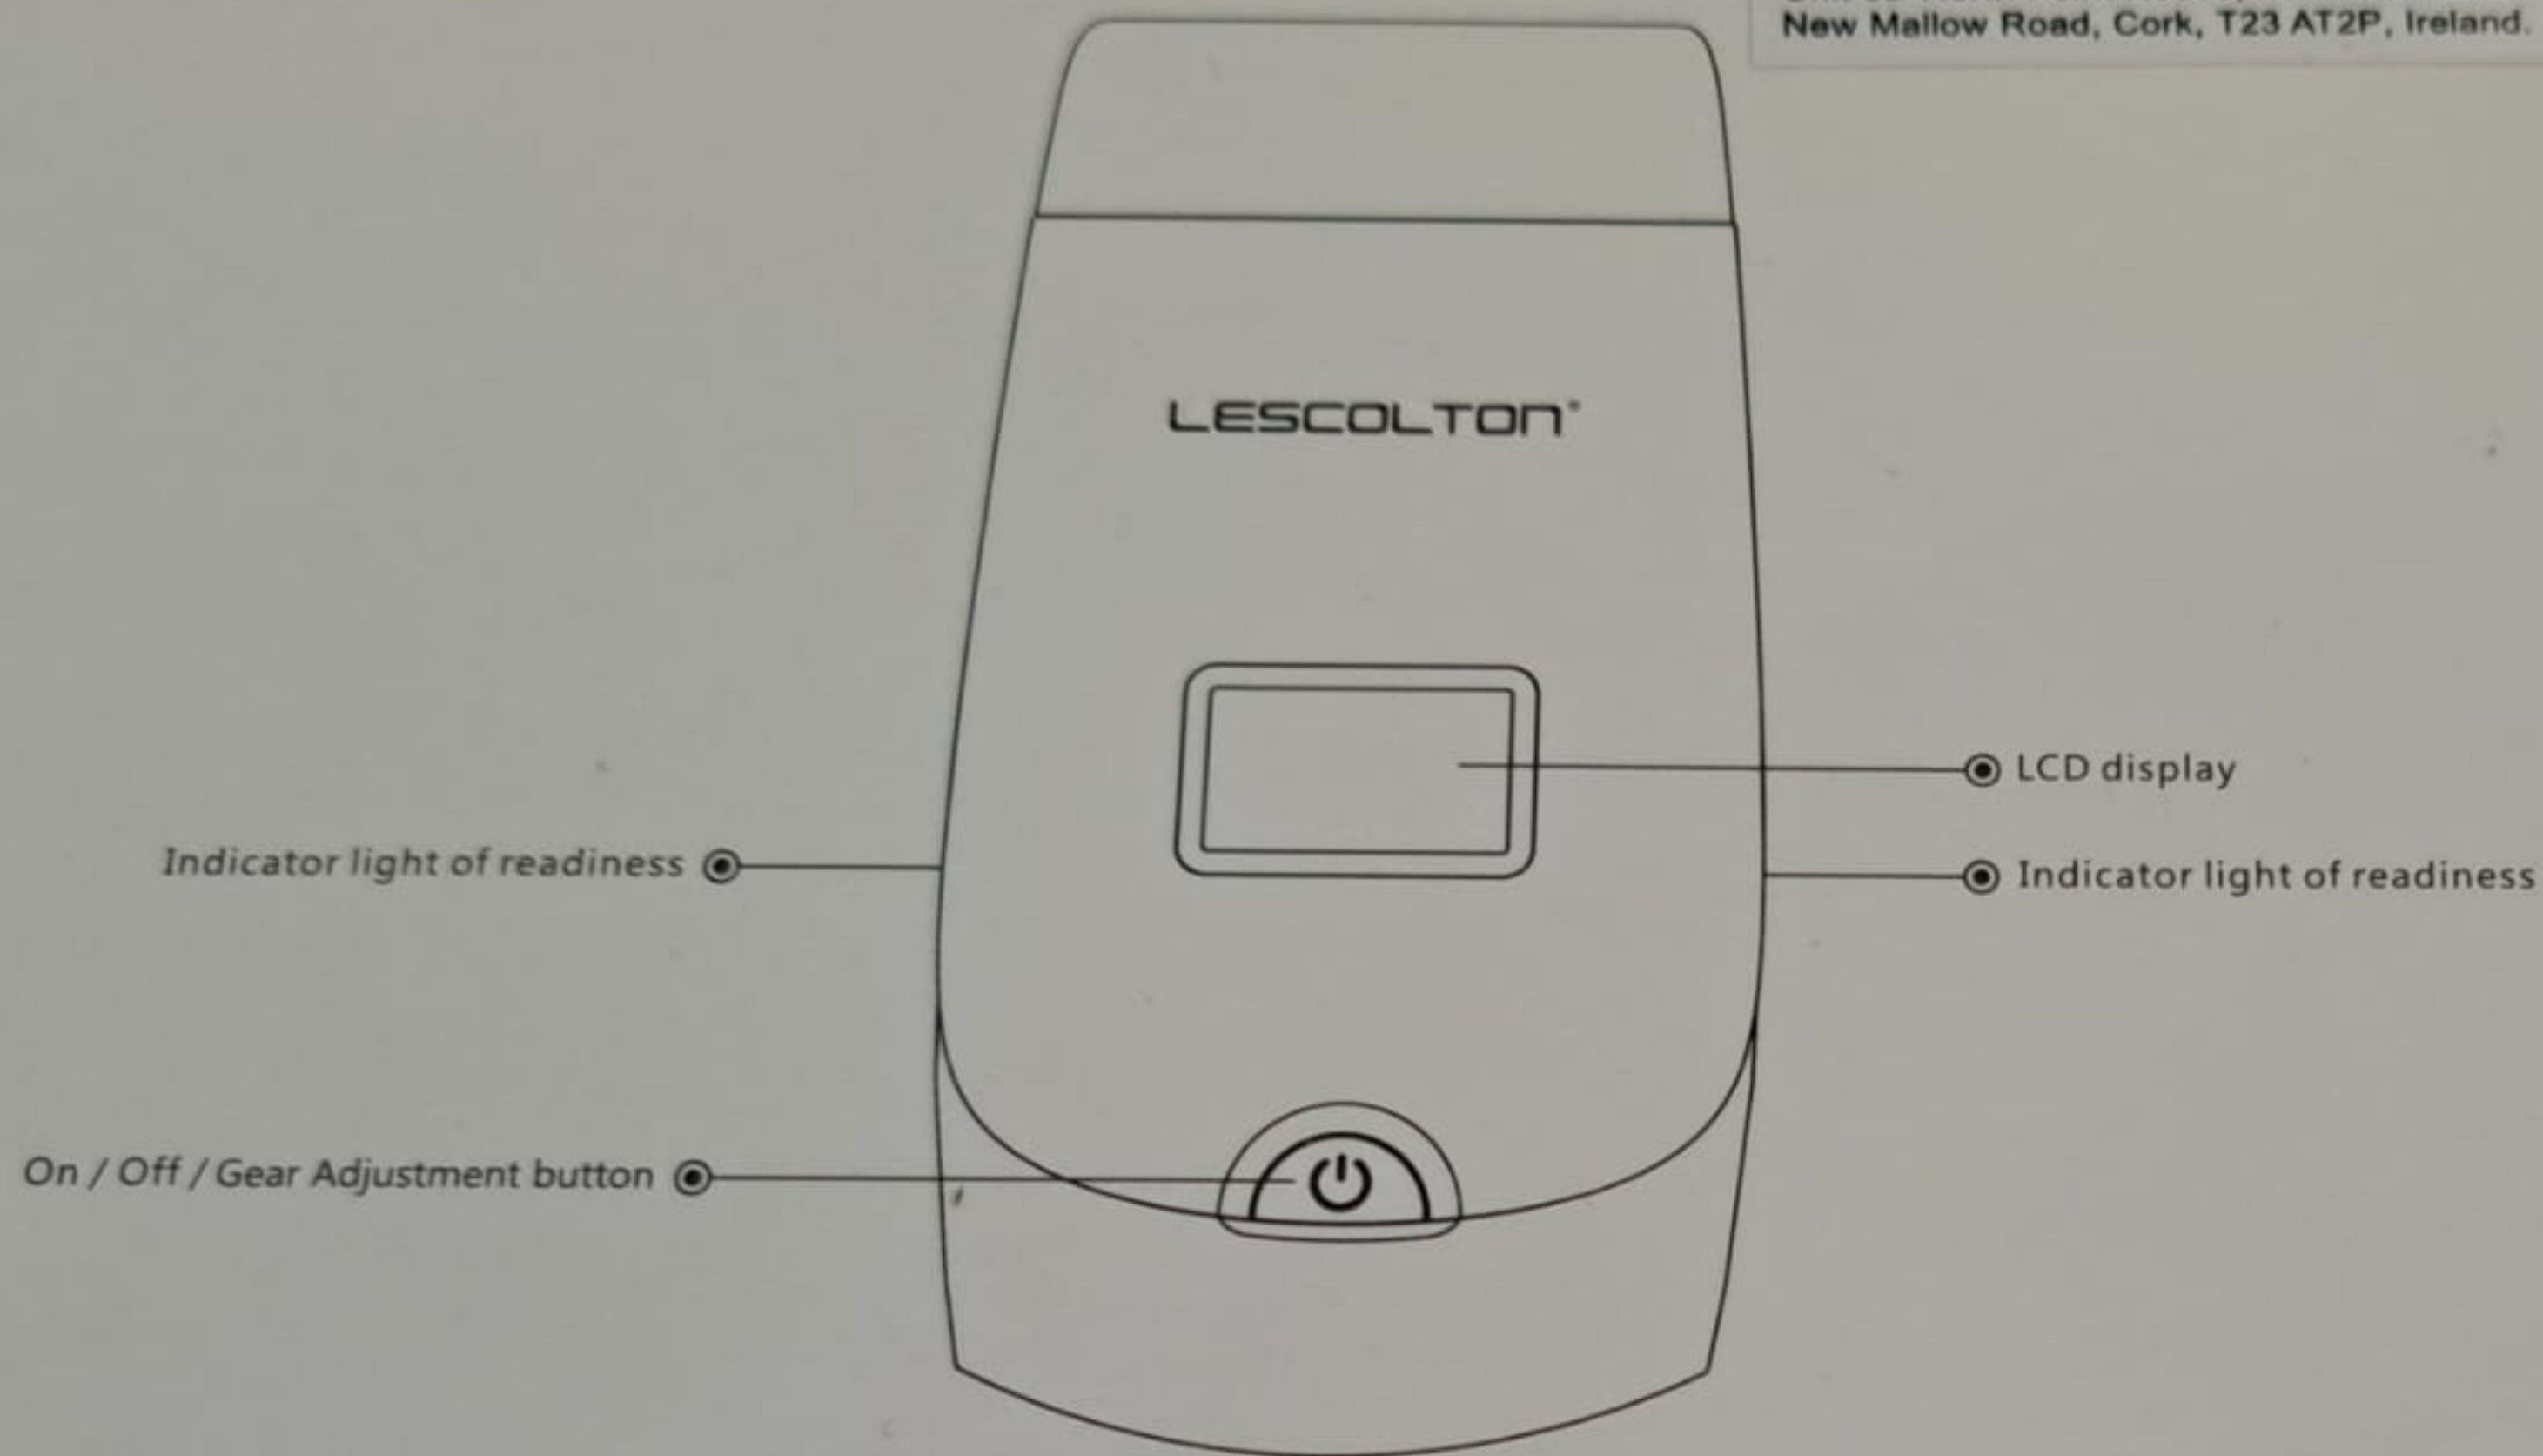

LESCOLTON®

EC

REP

APEX CE SPECIALISTS LIMITED
Unit 3D North Point House, north Point Business Park,
New Mallow Road, Cork, T23 AT2P, Ireland.

Name: Home pulsed light

Model No.: T009i

Input: 24V --- 1.5A

Power: <36W

Product Size: 182×78×151mm

Production Standards: GB4706.1-2005

Colour: White

MADE IN CHINA

www.lescolton.com

FC CE RoHS □