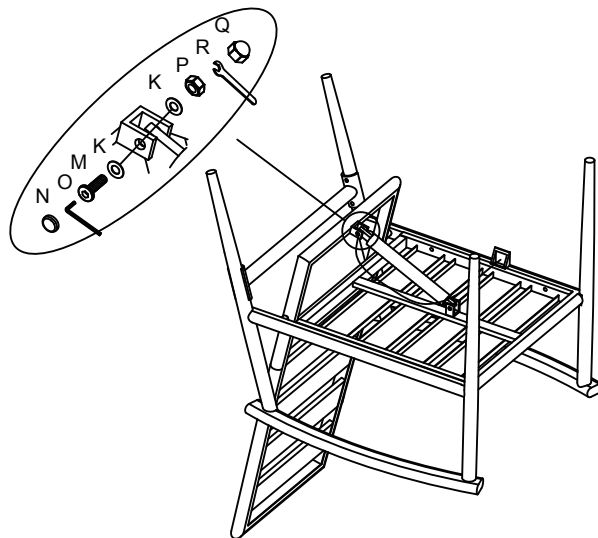

# Assembly Instruction

## ADJUSTABLE CHAIR

NO.	Pictrue	Name	Qty
A		Back	1
B		Seat	1
C-L		Left Arm	1
C-R		Right Arm	1
D		Connect Tube	1
E		M6 Washer	8
F		Bolt M6x35	4
G		Bolt M6x20	4
H		M6 Bolt Cover	8
J		M6 Wrench	1
K		M8 Washer	4
L		Bolt M8x45	2
M		Bolt M8x40	1
N		M8 Bolt Cover	3
O		M8 Wrench	1
P		Nut	1
Q		Nut Cover	1
R		Nut Spanner	1
S		Plastic Washer	2