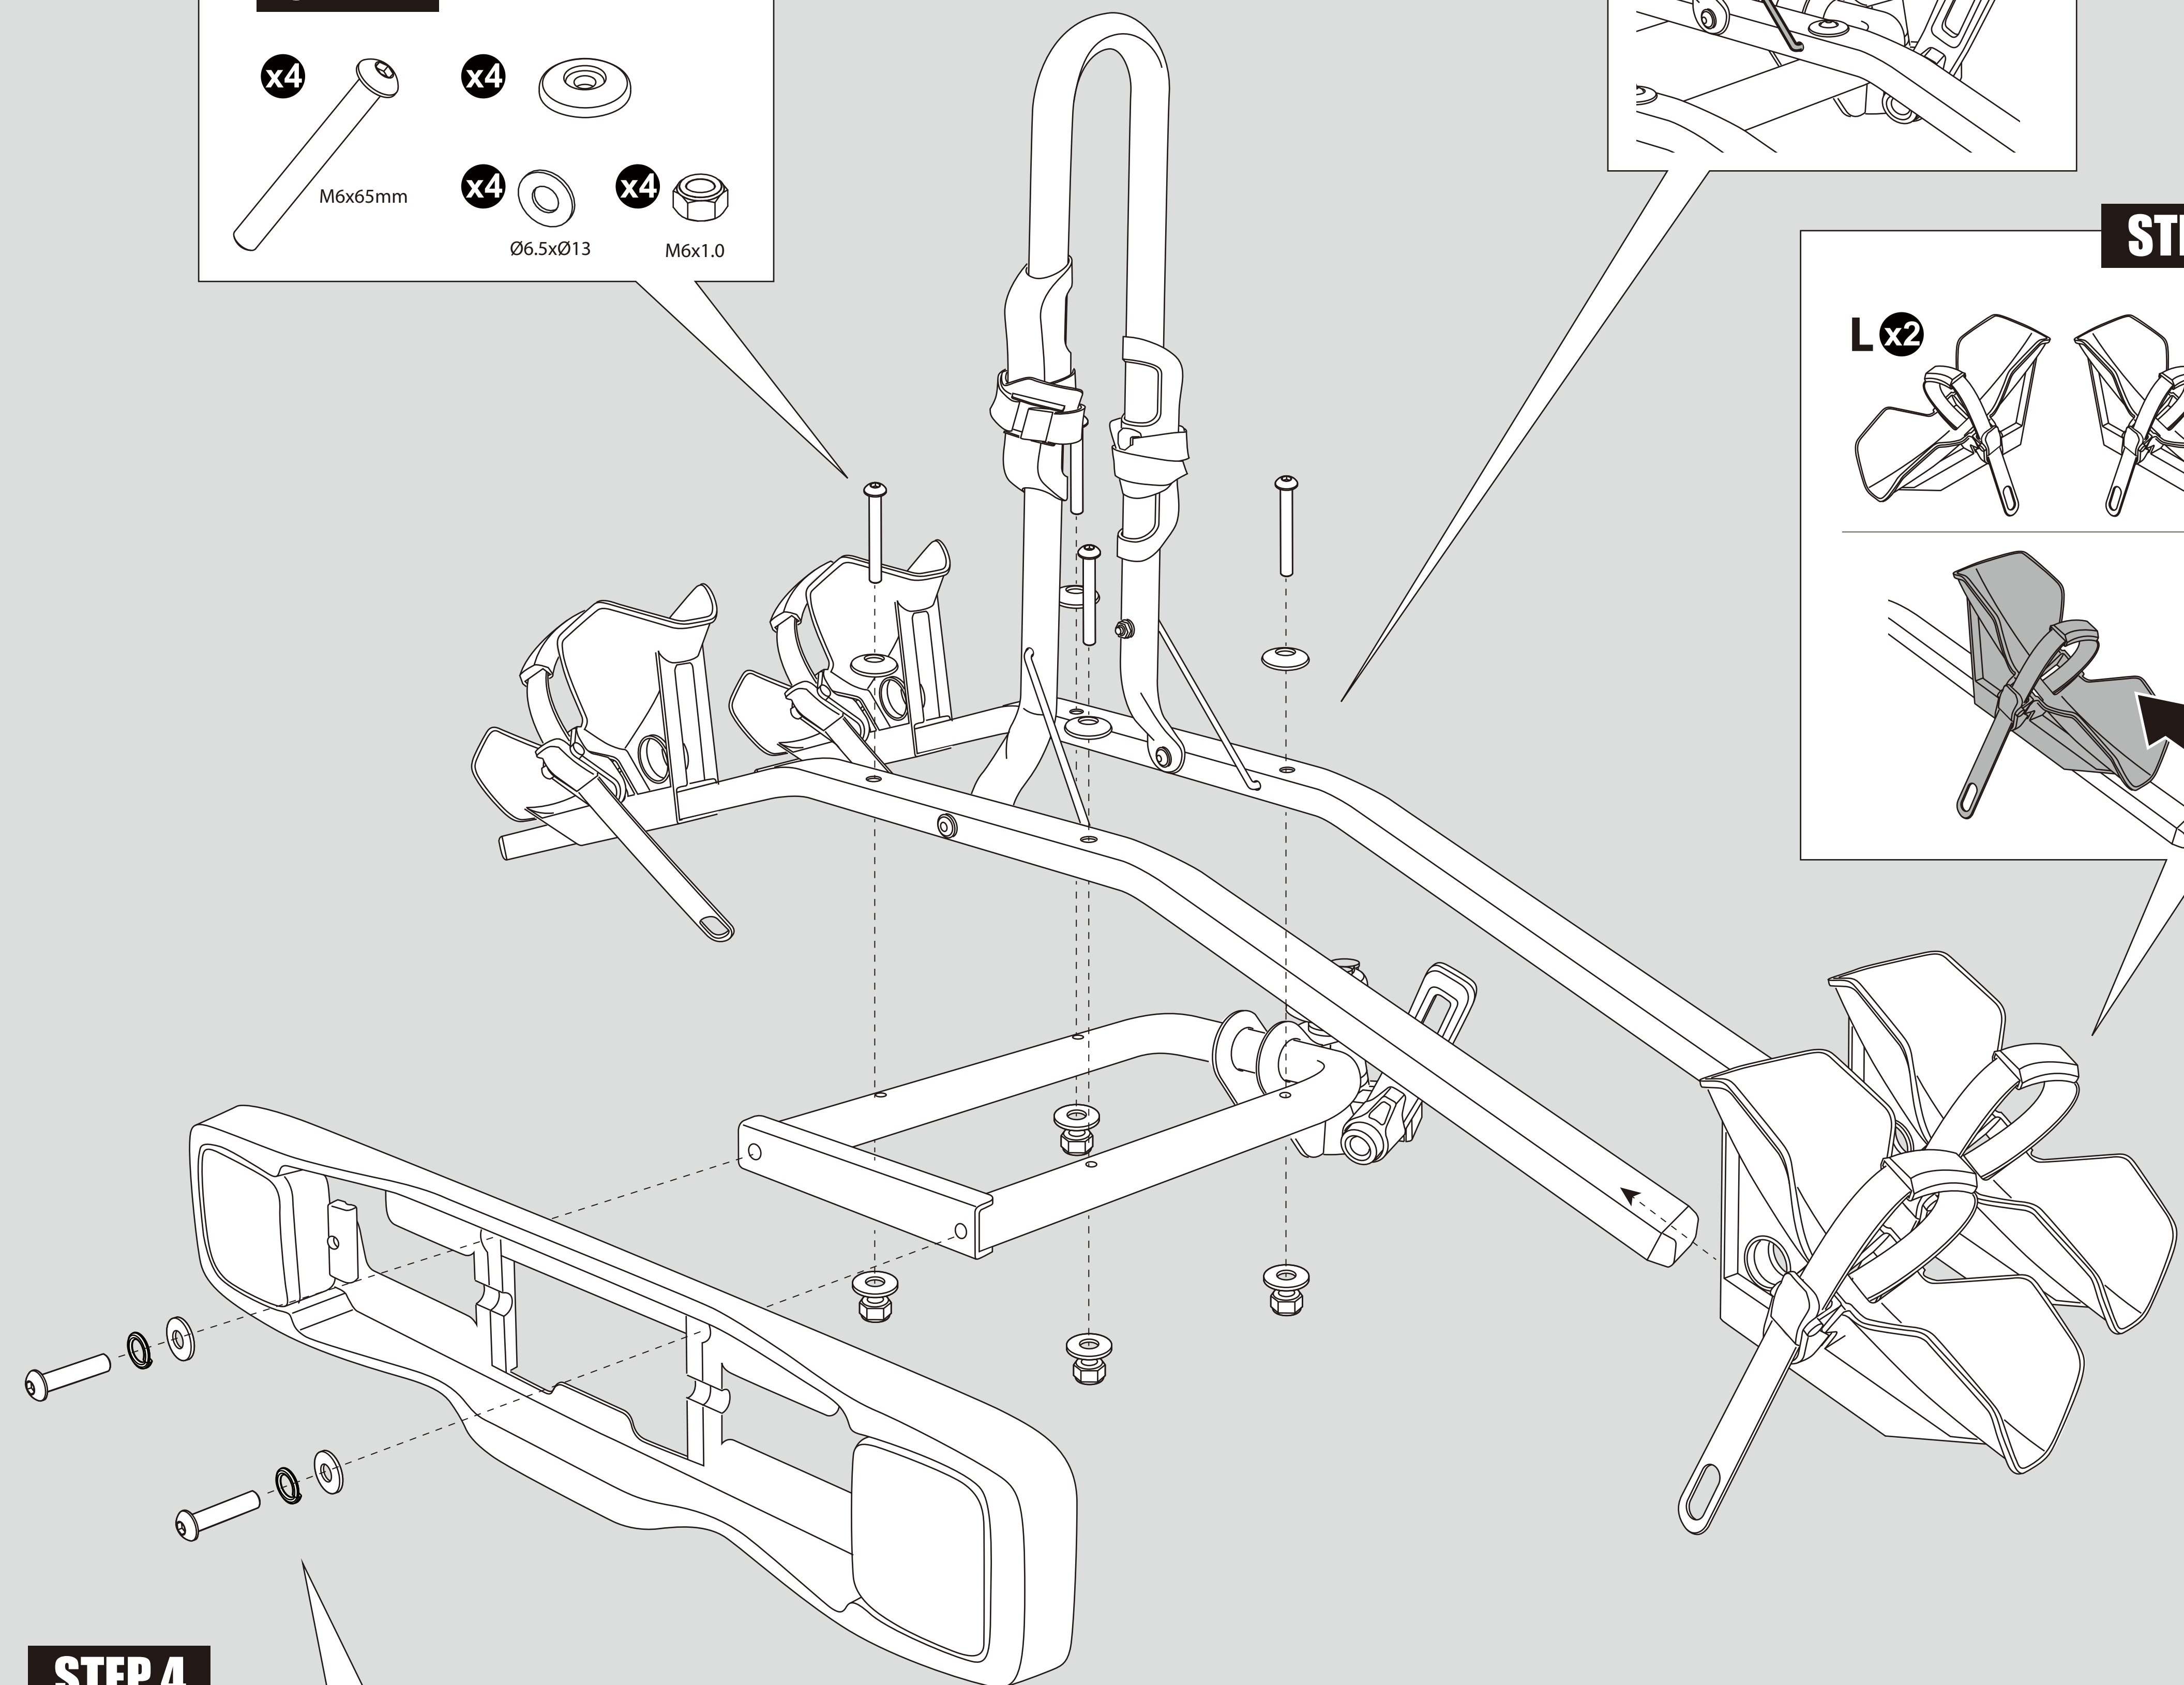

**Max 3.25"**

**Wheel base**

10" Tire diameter		26" Tire diameter		29" Tire diameter	
MIN	MAX	MIN	MAX	MIN	MAX
61cm(24")	91cm(36")	86cm(34")	114cm(45")	91cm(36")	119cm(47")

**ACCESSORIES**

**CONNECTOR**  
# 47-0100-043-10

7 to 13pin

**STEP 1.**

x4 M6x65mm  
 x4 Ø6.5xØ13  
 x4 M6x1.0

**STEP 2.**

x2

!

**STEP 3.**

L x2 R x2

**STEP 4.**

x2 M6x25mm  
 x2 M6  
 x2 Ø6.5xØ13

**Tool**

x1

x3

x1