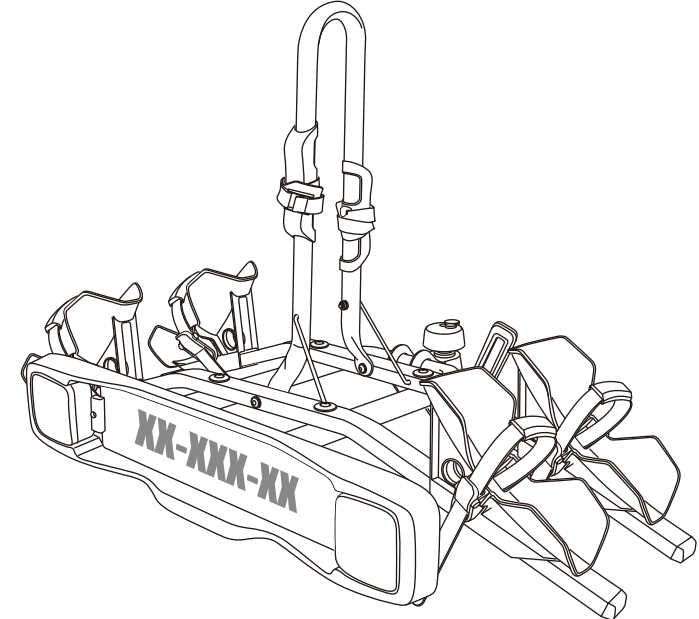

# BUZZ RACK

## BUZZYBEE 2

Max		
20 kg		11.7 kg
30 kg		21.7 kg
40 kg	8.3 kg	31.7 kg
50 kg		MAX 40 kg
>55 kg		MAX 40 kg

>65mm  
 ISO 50mm  
 7  
 8.3  
 2  
 MAX 2x20kg  
 MAX 2x44lbs  
 Made in Taiwan

**MAX 40KG**

▲ 2 x 20kg = MAX 40 kg ▲

**Max 3.25"**

**Wheel base**

10" Tire diameter		26" Tire diameter		29" Tire diameter	
MIN	MAX	MIN	MAX	MIN	MAX
61cm(24")	91cm(36")	86cm(34")	114cm(45")	91cm(36")	119cm(47")

**ACCESSORIES**

**CONNECTOR**  
# 47-0100-043-10