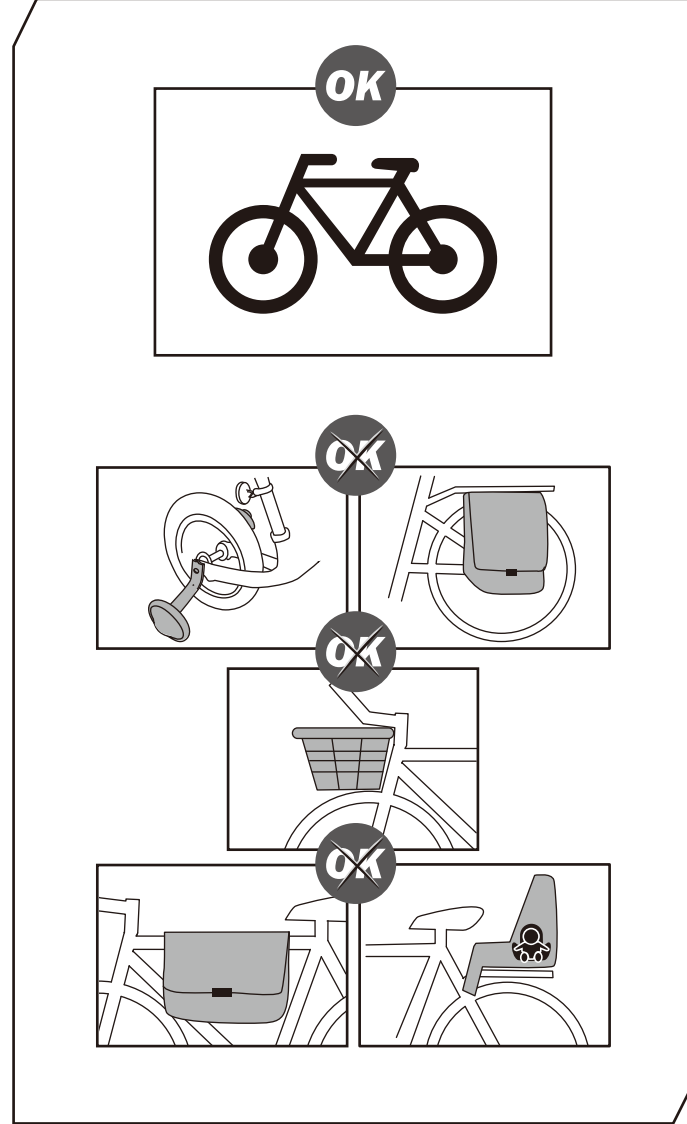

# BUZZ RACK

## BUZZYBEE 2

Max		
20 kg		11.7 kg
30 kg		21.7 kg
40 kg	8.3 kg	31.7 kg
50 kg		MAX 40 kg
>55 kg		MAX 40 kg

>65mm  
 ISO 50mm  
 7  
 8.3  
 2  
 MAX 2x20kg  
 MAX 2x44lbs  
 Made in Taiwan

**MAX 40KG**

▲ 2 x 20kg = MAX 40 kg ▲

**Max 3.25"**

**Wheel base**

10" Tire diameter		26" Tire diameter		29" Tire diameter	
MIN	MAX	MIN	MAX	MIN	MAX
61cm(24")	91cm(36")	86cm(34")	114cm(45")	91cm(36")	119cm(47")

**ACCESSORIES**

**CONNECTOR**  
# 47-0100-043-10

**STEP 4.**

x2 M6x25mm  
 x2 M6  
 x2 Ø6.5xØ13

**Tool**

x1

x3

x1