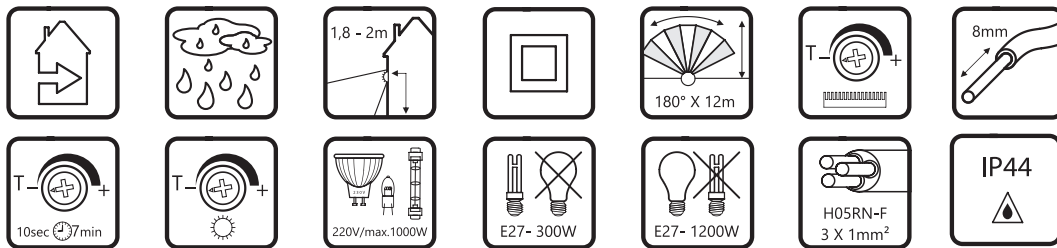

# smartwares®

EU address:	UK address:
<b>smartwares Europe</b>	<b>smartwares Safety and Lighting Ltd.</b>
Jules Verneweg 87 5015 BH Tilburg The Netherlands	Meriden House, 6 Great Cornbow Halesowen, West Midlands, B63 3AB United Kingdom
<a href="http://www.smartwares.eu">www.smartwares.eu</a>	

Use Safety Instructions 

ES90W | 10.018.02

ES90 | 10.017.99