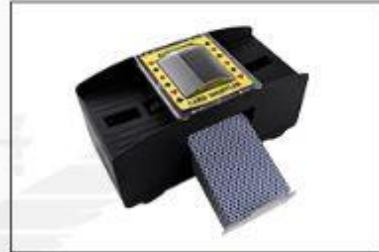

SHUFFLE QUICKLY

- Can play up to 2 decks of cards

SIMPLE OPERATION

- Continue to press the mid button • until finishing shuffle

BATTERY POWERED

- Powered by four AA batteries
- wireless