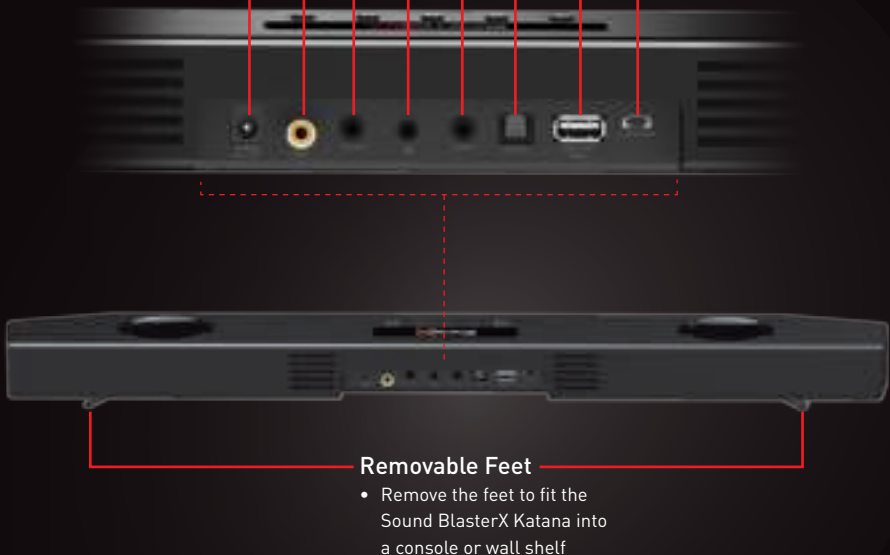

- Connect to the Sound BlasterX Katana subwoofer unit

Power Supply

- Power up the Sound BlasterX Katana using the supplied power adapter

Line In Jack

- Connect to a mobile device or portable media player via stereo cable

Optical Jack

- Connect to a game console or TV via optical cable

USB Flash Drive Port

- Play music directly from a USB flash drive

USB Port for Computer

- Listen to high-res 24-bit/96kHz digital audio playback from PC/Mac

Removable Feet

- Remove the feet to fit the Sound BlasterX Katana into a console or wall shelf

ARCHITECTURE, CONTROLS & CONNECTORS (cont.)

Mute Button

- Mute/unmute

Bass Button

- Adjust bass levels

Display Button