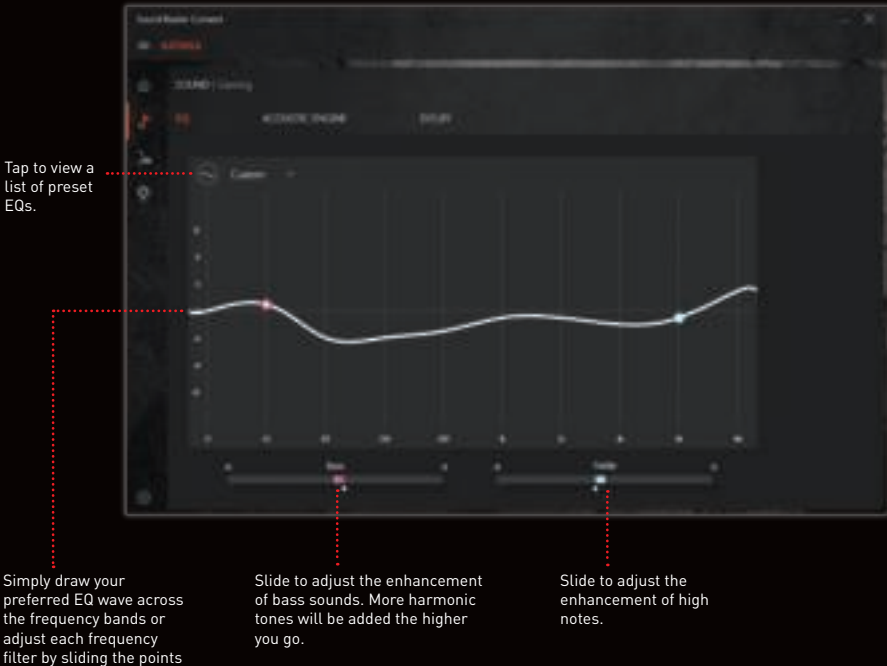

Sound

Each preset profile can be further customized according to your acoustic preference for music, games or movies.

1. Equalizer

Select from a plethora of Equalizer presets to match your audio, or enhance the bass or treble to your liking with our graphic equalizer