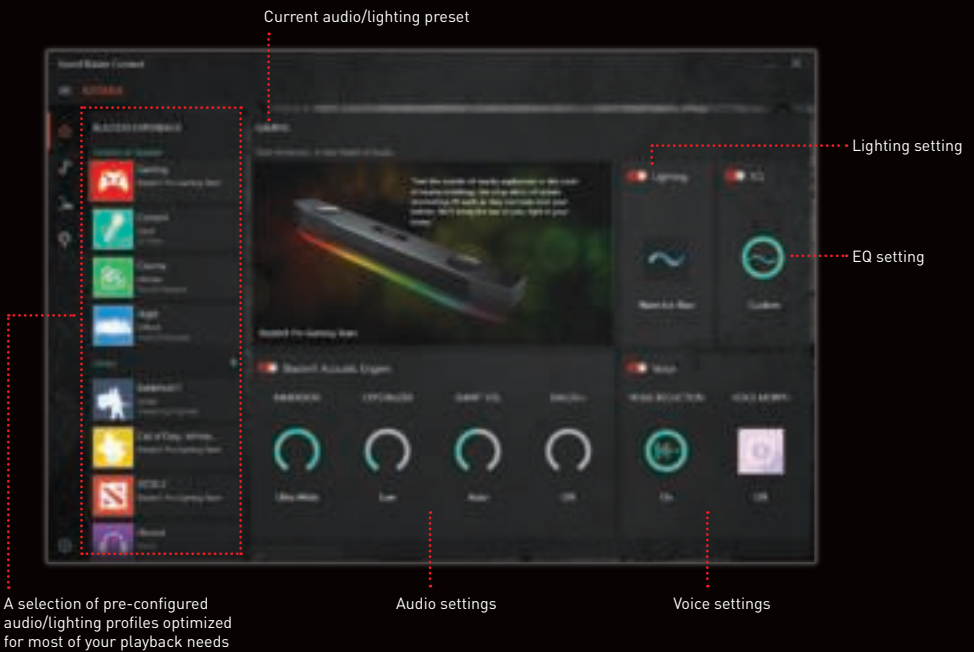

Night

Catching up with your latest flix at 3AM will never be a problem ever again. Start your visual feast and switch to the Night profile and binge till you can do no more. With our Smart Volume Management technology and our deep understanding of human aural perception, we tuned this profile carefully to preserve harmony so that you can continue eating popcorn and binging on movies all night long.

Enhancing Audio Playback

Sound Blaster Connect for PC

Available for Windows®, the fully customizable Sound Blaster Connect software gives you complete control over your listening experience with our professionally tweaked enhancements that intelligently decreases distractions and enhances game play. You can also tweak the lighting effects of your BlasterX product to create a fully customized gaming space.

Overview

- 1 Connected Devices**
 - Select the device to configure
- 2 Open/Collapse Menu**
 - Open or collapse the sidebar menu
- 3 Dashboard**
 - Quick overview of audio and visual settings
- 4 Sound**
 - Modify EQ settings
 - Personalize audio settings
 - Customize Dolby Digital 5.1
- 5 Voice**
 - Improve voice clarity
 - Have fun with voice morph
- 6 Lighting**
 - Choose or customize RGB lighting presets to match your mood and space
- 7 Settings**
 - Change language settings
 - Modify SB Connect settings
 - Check software and firmware status
 - Restore default settings

Enhancing Audio Playback (cont.)

Dashboard

An overview of all your audio and visual settings. View your current and frequently used settings, or quickly personalize them.

Sound

Each preset profile can be further customized according to your acoustic preference for music, games or movies.