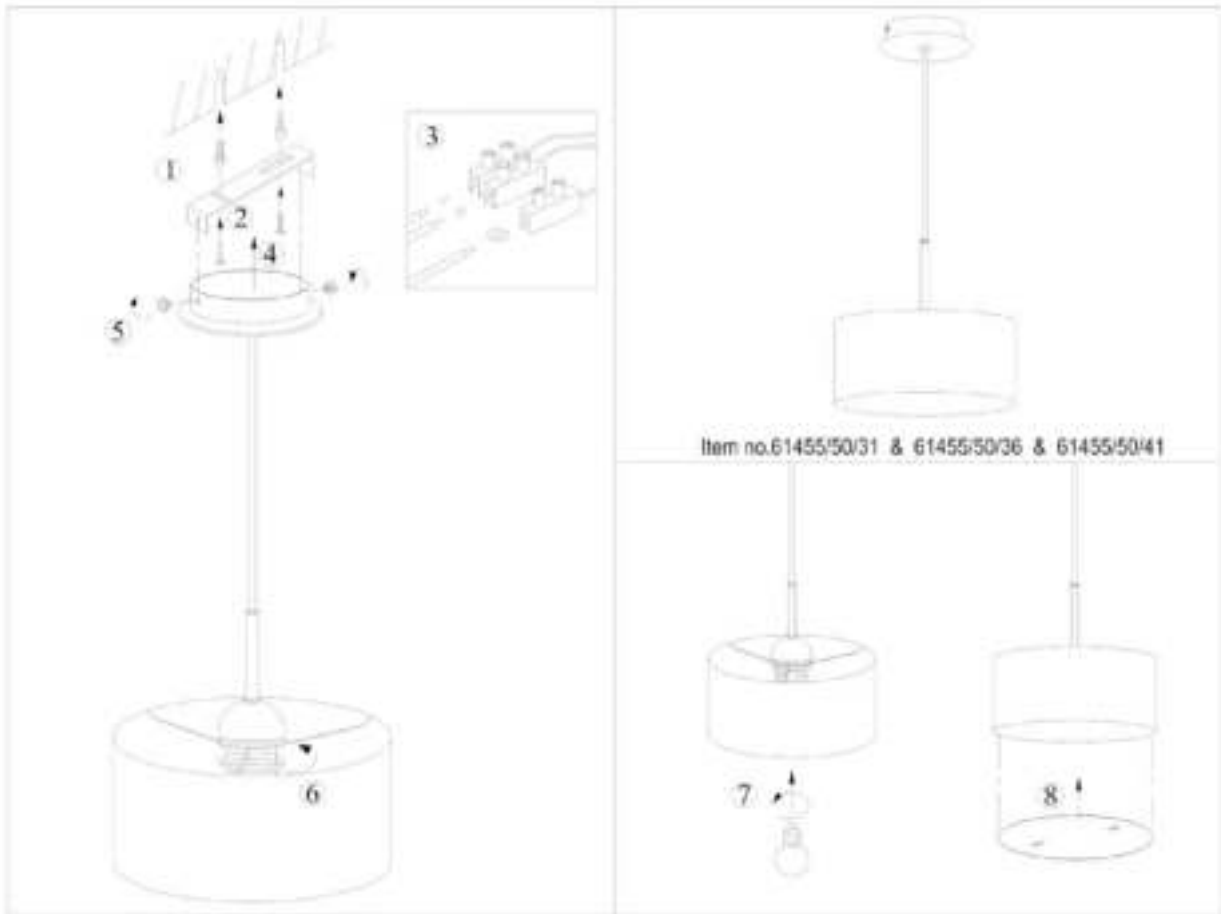

Installation drawing