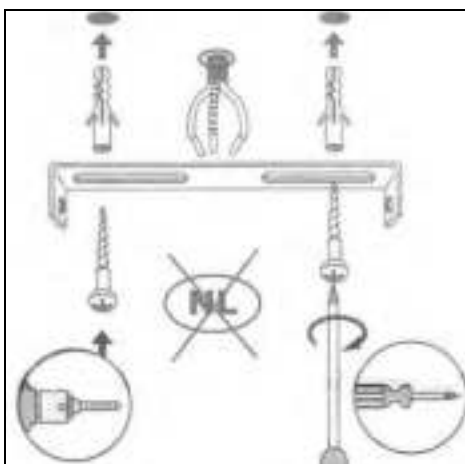

Installation drawing