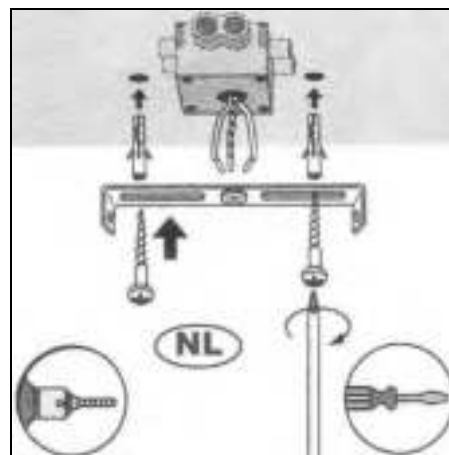

Installation drawing