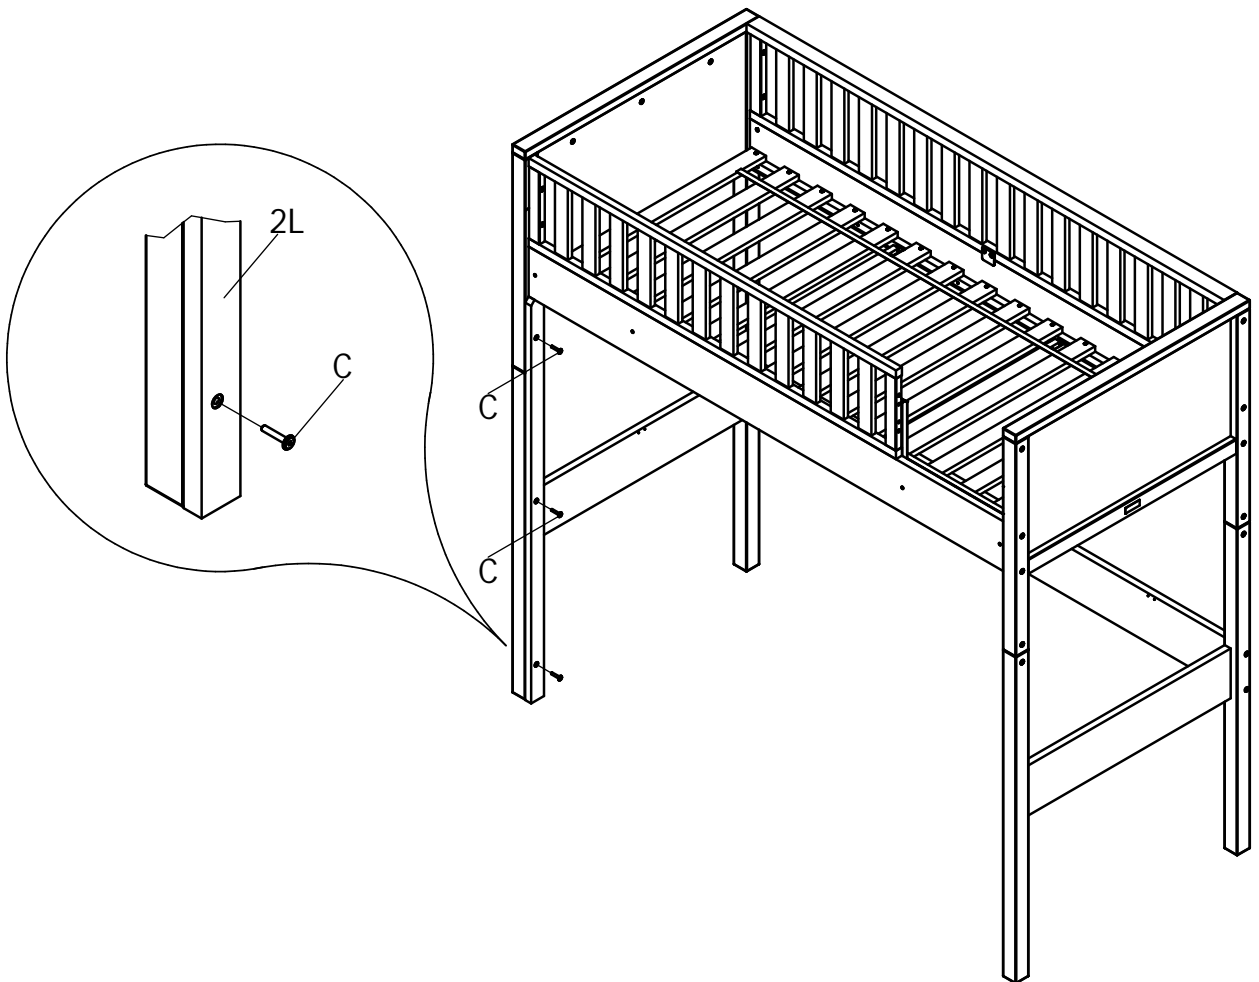

A		B		C		D		E		F	
M6X90	2X	M6X70	4X	M6X35	5X	Ø8X40	2X	M6	2X		1X
artcode: 441025		artcode: 441019		artcode: 441013		artcode:		artcode: 442009		artcode: 445001	

G	
	1X
artcode: 445002