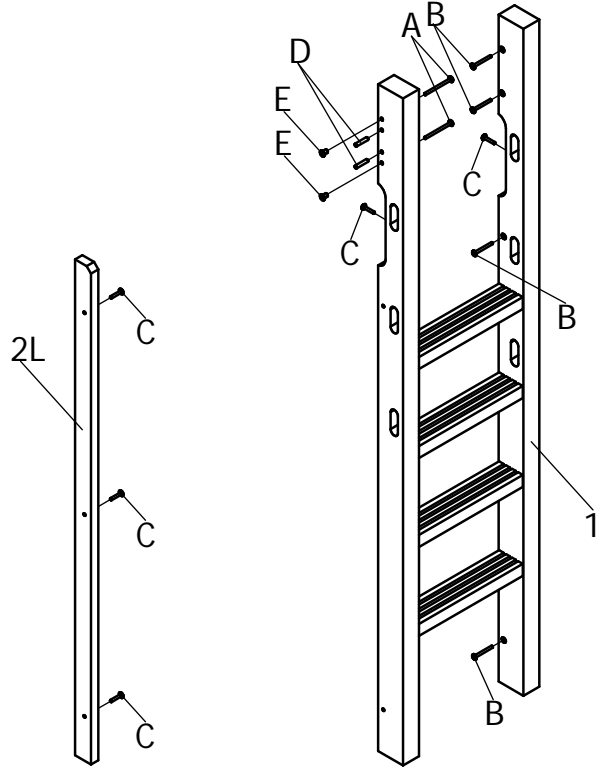

A		B		C		D		E		F	
M6X90	2X	M6X70	4X	M6X35	5X	Ø8X40	2X	M6	2X		1X
artcode: 441025		artcode: 441019		artcode: 441013		artcode:		artcode: 442009		artcode: 445001	

G	
	1X
artcode: 445002