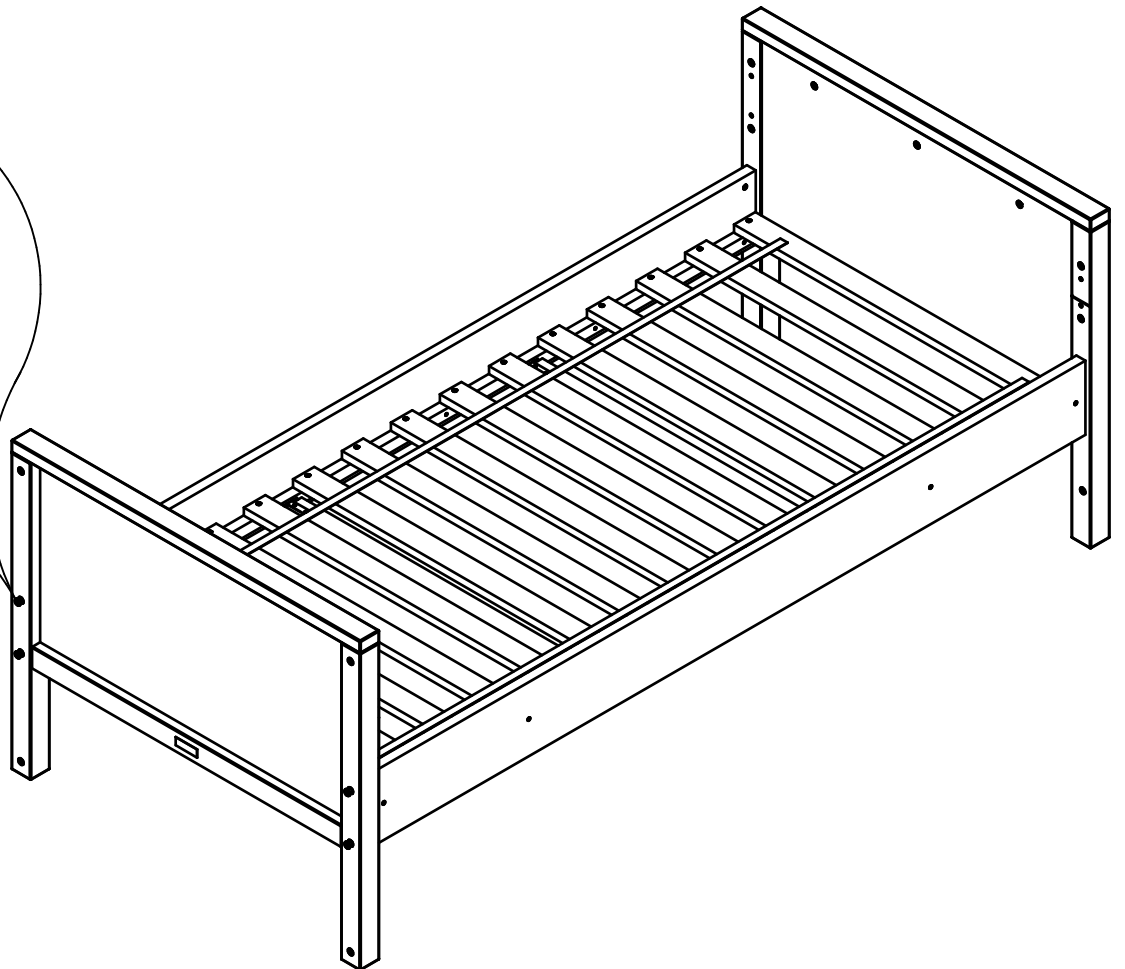

A M6X60 4X artcode: 441040	B Ø8X40 4X artcode:	C 1X artcode: 446026	D M6X10 2X artcode: 441001	E 1X artcode: 445001