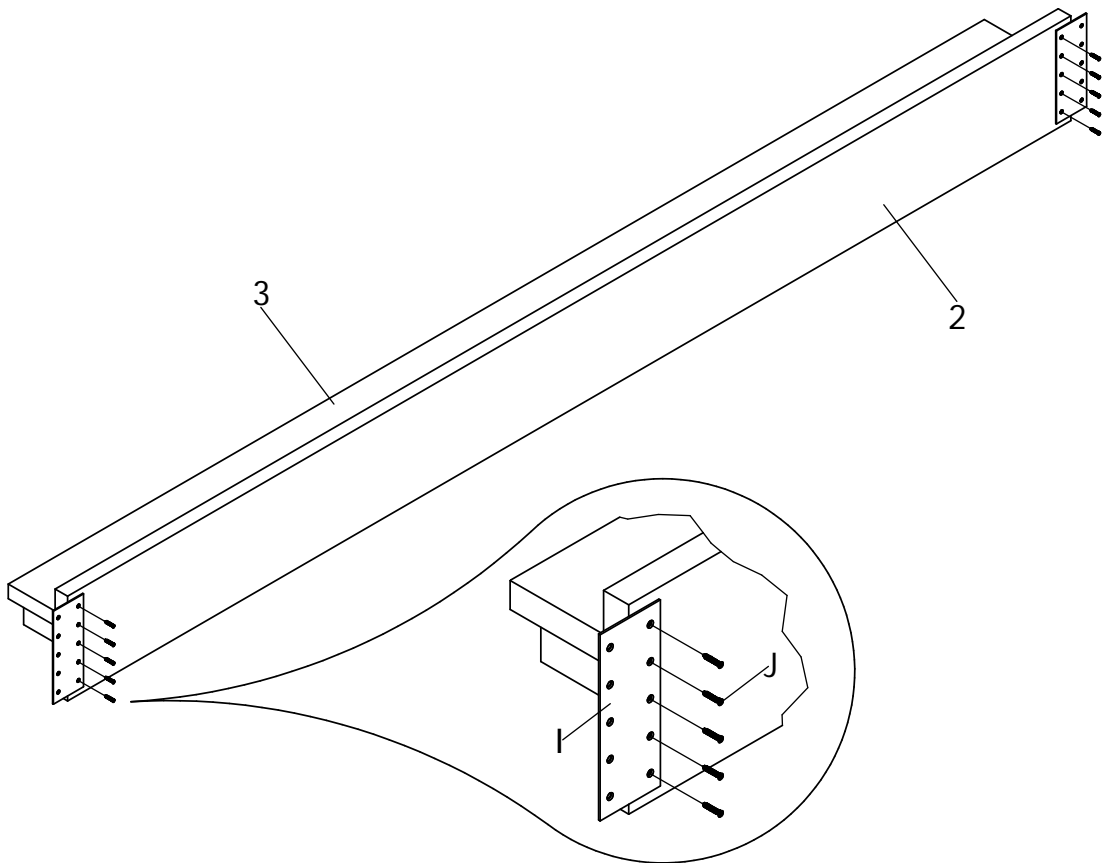

UK
NL
D
F
ESP

MODEL : NORDIC
TYPE : SUPPORTSET HS XL
COLOUR : WHITE
ART.CODE : 422139.11.

Distributor:

BOPITA
Edisonweg 3, 6662 NW Elst
The Netherlands

www.bopita.com

13.01.2014.

A 	B 	C 	D 	E 	F 
M6X100 4X	M6 4X	M6X35 8X	4X	Ø8X40 16X	1X
artcode: 441028	artcode: 442004	artcode: 441013	artcode: 442013	artcode:	artcode: 445001
G 	H 	I 	J 		
7X	7X	2X	3,5X16 20X		
artcode: 444003	artcode: 444004	artcode:	artcode: 431006		