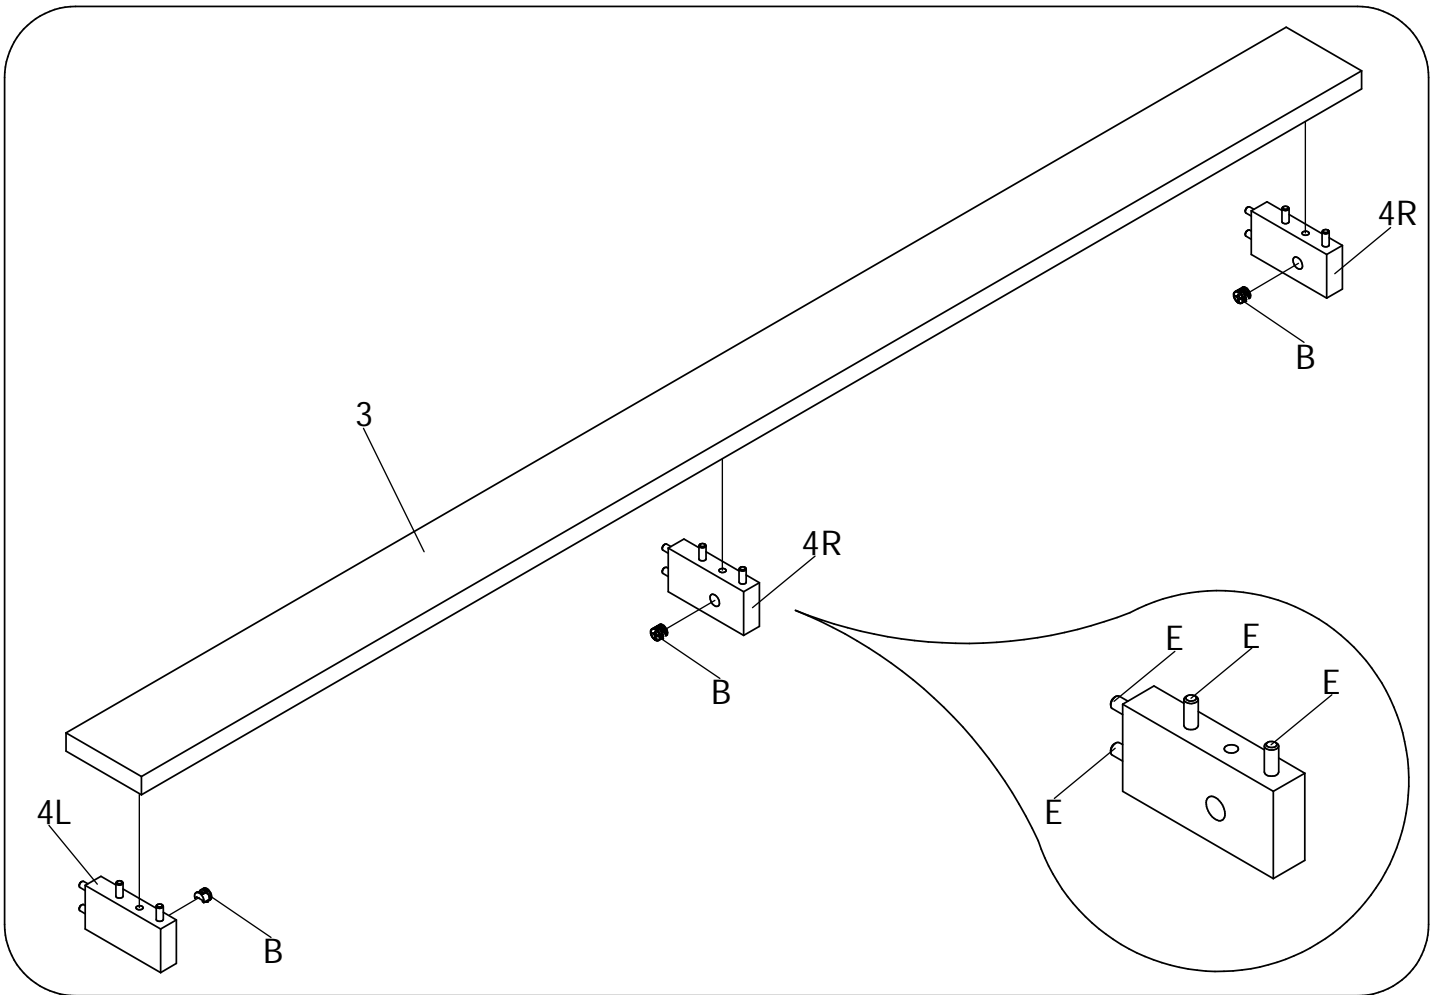

UK
NL
D
F
ESP

MODEL : NORDIC
TYPE : SUPPORTSET HS XL
COLOUR : WHITE
ART.CODE : 422139.11.

Distributor:

BOPITA
Edisonweg 3, 6662 NW Elst
The Netherlands

www.bopita.com

13.01.2014.

A 	B 	C 	D 	E 	F 
M6X100 4X	M6 4X	M6X35 8X	4X	Ø8X40 16X	1X
artcode: 441028	artcode: 442004	artcode: 441013	artcode: 442013	artcode:	artcode: 445001
G 	H 	I 	J 		
7X	7X	2X	3,5X16 20X		
artcode: 444003	artcode: 444004	artcode:	artcode: 431006		