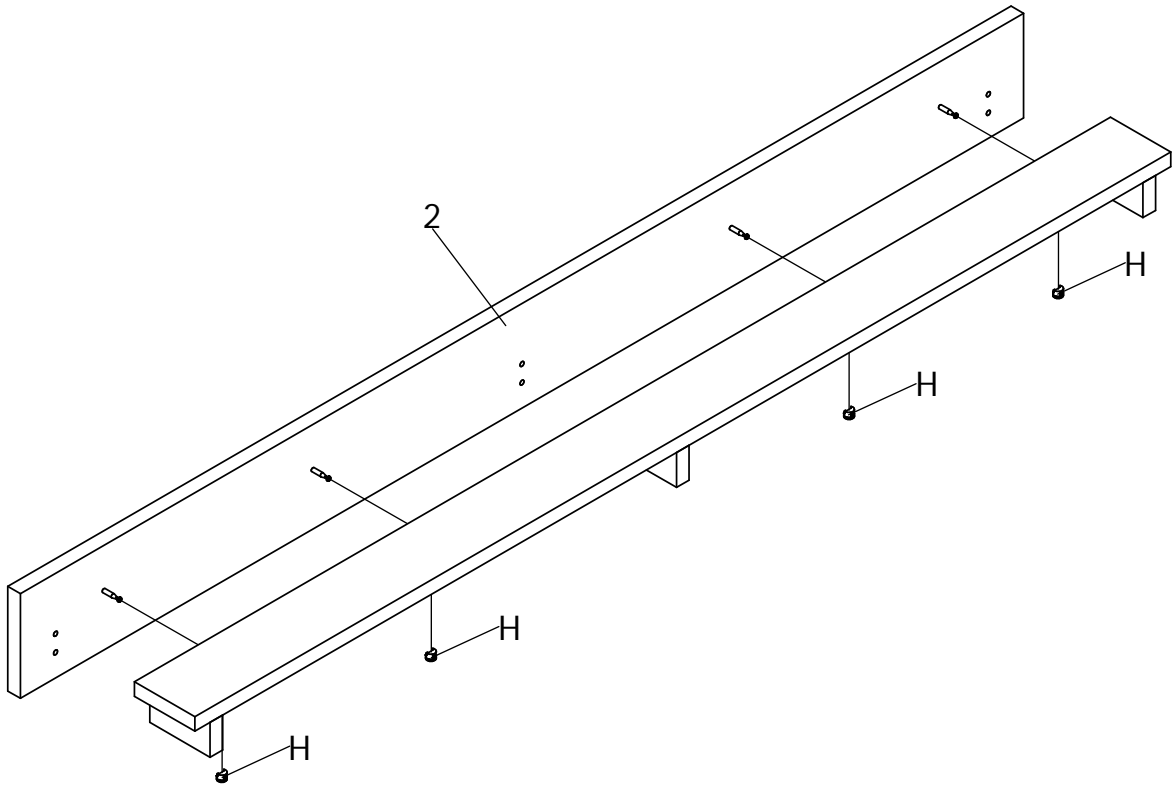

UK
NL
D
F
ESP

MODEL : NORDIC
TYPE : SUPPORTSET HS XL
COLOUR : WHITE
ART.CODE : 422139.11.

Distributor:

BOPITA
Edisonweg 3, 6662 NW Elst
The Netherlands

www.bopita.com

13.01.2014.

A 	B 	C 	D 	E 	F 
M6X100 4X	M6 4X	M6X35 8X	4X	Ø8X40 16X	1X
artcode: 441028	artcode: 442004	artcode: 441013	artcode: 442013	artcode:	artcode: 445001
G 	H 	I 	J 		
7X	7X	2X	3,5X16 20X		
artcode: 444003	artcode: 444004	artcode:	artcode: 431006		