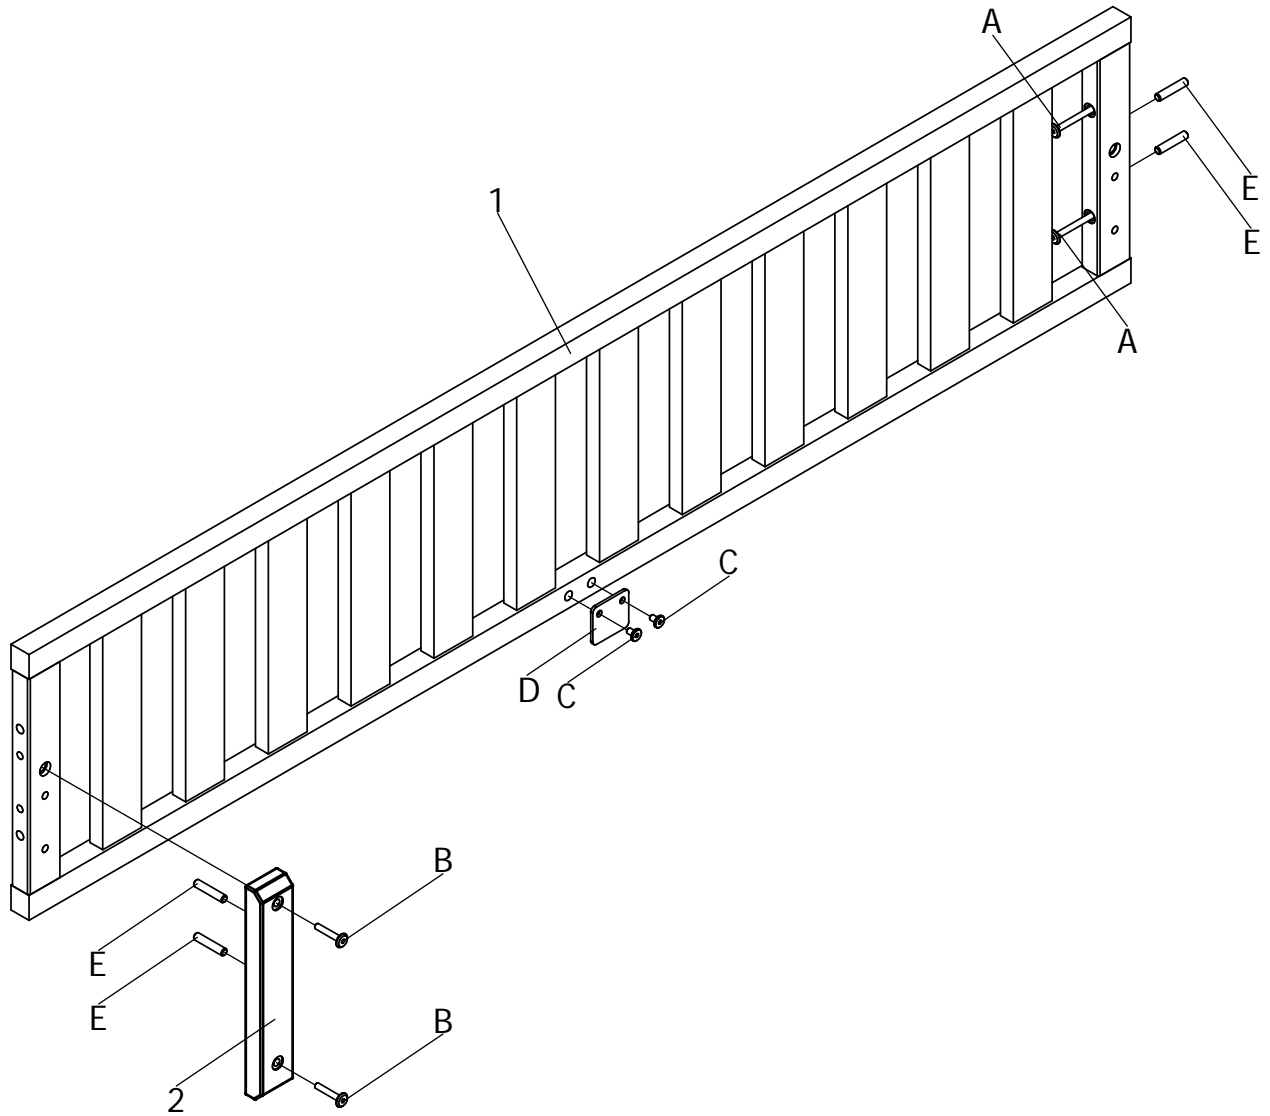

A 	B 	C 	D 	E 	F
M6X60 2X	M6x35 2X	M6X10 2X	1X	Ø8X40 4X	1X
artcode: 441040	artcode: 441013	artcode: 441001	artcode: 446026	artcode:	artcode: 445001