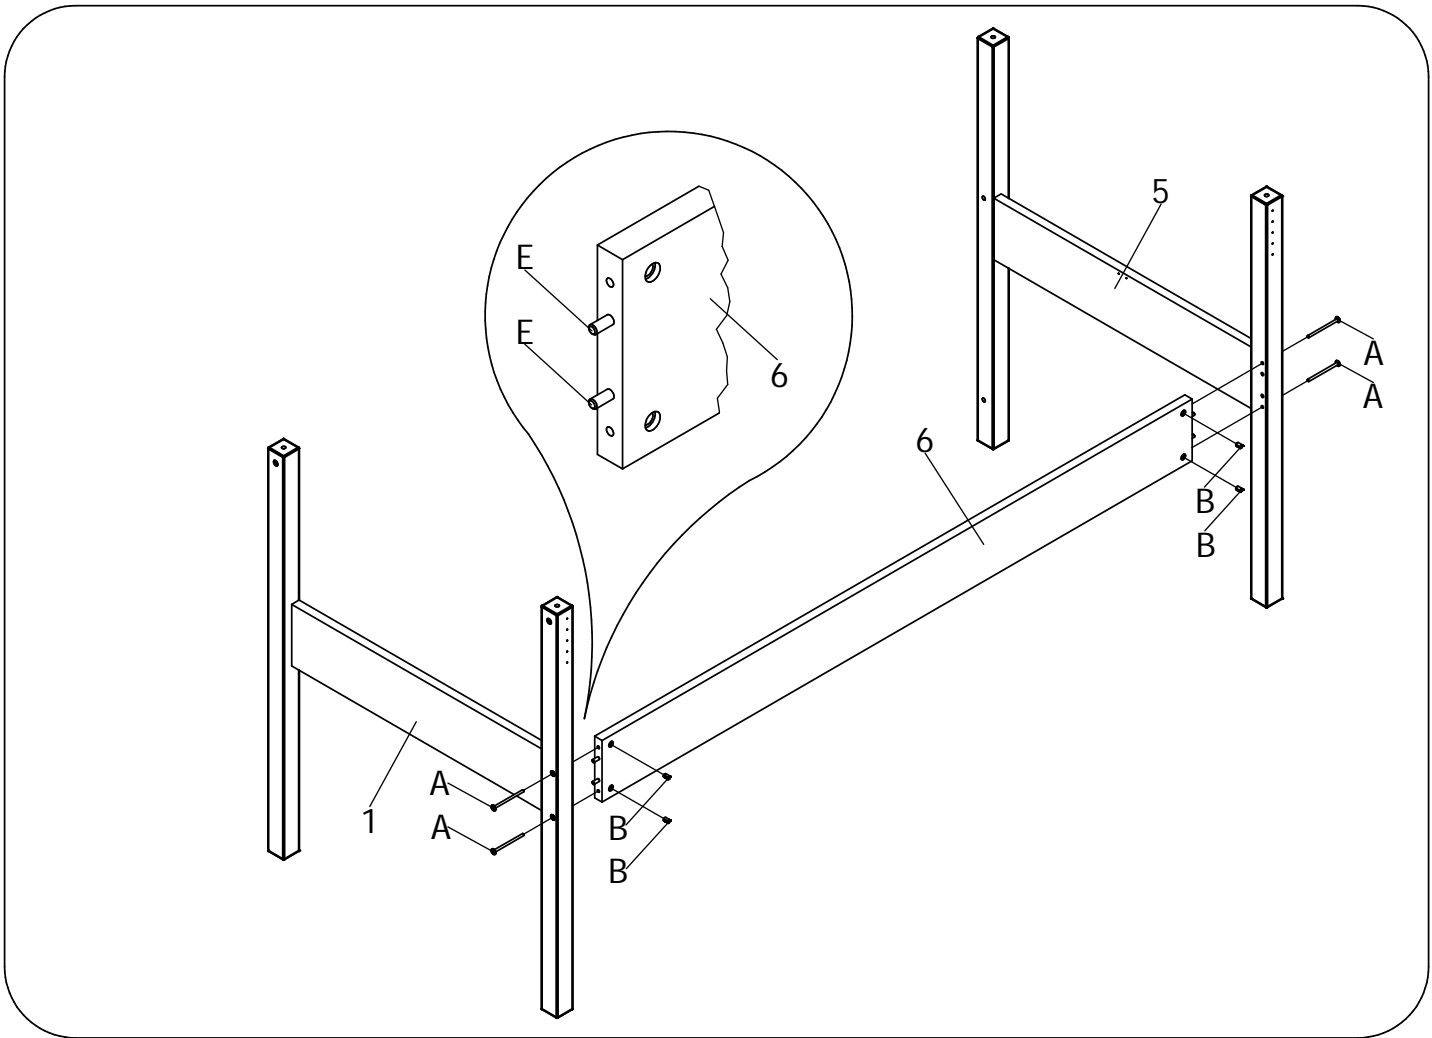

UK
NL
D
F
ESP

MODEL : NORDIC
TYPE : SUPPORTSET HS XL
COLOUR : WHITE
ART.CODE : 422139.11.

Distributor:

BOPITA
Edisonweg 3, 6662 NW Elst
The Netherlands

www.bopita.com

13.01.2014.

A 	B 	C 	D 	E 	F 
M6X100 4X	M6 4X	M6X35 8X	4X	Ø8X40 16X	1X
artcode: 441028	artcode: 442004	artcode: 441013	artcode: 442013	artcode:	artcode: 445001
G 	H 	I 	J 		
7X	7X	2X	3,5X16 20X		
artcode: 444003	artcode: 444004	artcode:	artcode: 431006		