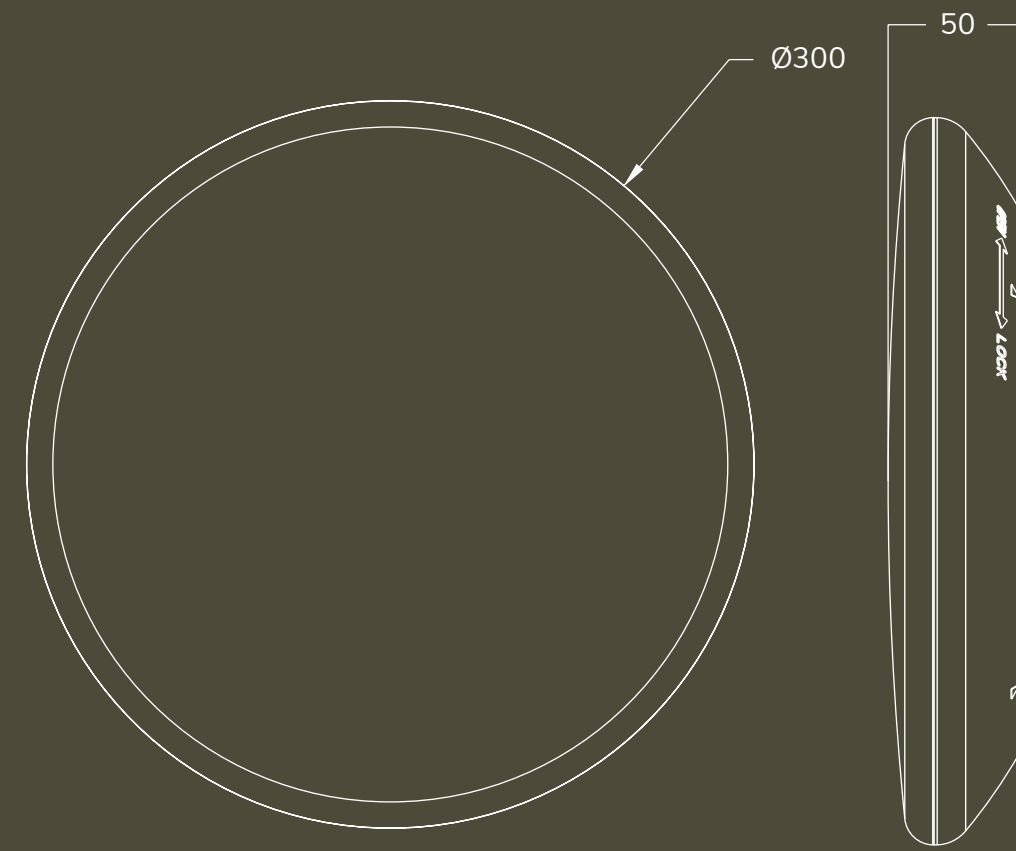

303*65*303mm

HOFTRONIC™
LED BULKHEAD + CCT

HOFTRONIC™
LED BULKHEAD + CCT

INPUT VOLTAGE	220-240V AC - 50/60 Hz
POWER	18 Watt
LUMEN	2100 luminaire lumen - 2100 useful lumen**
BEAM ANGLE	110°
CRI	>80Ra
IK GRADE	IK10
SIZE	Ø 300x50 mm
LIFESPAN	50.000 hours lifespan

*Suitable for maximum 10-12 hours daily usage. Usage of the product more than 12 hours a day would void warranty.

**Measured in a 360° cone

HOFTRONIC™

HOFTRONIC™
LED BULKHEAD + CCT

HOFTRONIC™
LED BULKHEAD + CCT

LED BULK HEAD + CCT

- ⚡ 18 WATT
- 💡 2100 LUMEN
- ^ 110° BEAM ANGLE
- ⚙️ 2700K / 4000K / 5000K

OPTIONAL CHANGEABLE COVERS	
CHROME: 4405656	MATT BLACK: 4405717
STAINLESS STEEL: 4405694	

HOFTRONIC™
HOF Trading B.V.
Fahrenheitstraat 11
6003 DC Weert
The Netherlands
WWW.HOFTRONIC.COM

This luminaire contains a lightsource

V1.02
Made in P.R.C.
SKU 4405335
8 720364 405335