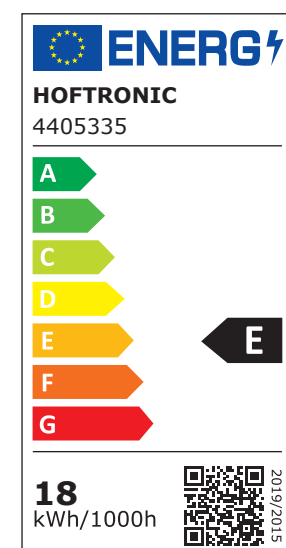

303*65*303mm

HOFTRONIC™
LED BULKHEAD + CCT

HOFTRONIC™
LED BULKHEAD + CCT

INPUT VOLTAGE	220-240V AC - 50/60 Hz
POWER	18 Watt
LUMEN	2100 luminaire lumen - 2100 useful lumen**
BEAM ANGLE	110°
CRI	>80Ra
IK GRADE	IK10
SIZE	Ø 300x50 mm
LIFESPAN	50.000 hours lifespan

*Suitable for maximum 10-12 hours daily usage. Usage of the product more than 12 hours a day would void warranty.

**Measured in a 360° cone

HOFTRONIC™

HOFTRONIC™
LED BULKHEAD + CCT

HOFTRONIC™
LED BULKHEAD + CCT

LED BULK HEAD + CCT

- ⚡ 18 WATT
- 💡 2100 LUMEN
- ^ 110° BEAM ANGLE
- ⚙️ 2700K / 4000K / 5000K

OPTIONAL CHANGEABLE COVERS	
CHROME: 4405656	MATT BLACK: 4405717
STAINLESS STEEL: 4405694	

HOFTRONIC™
HOF Trading B.V.
Fahrenheitstraat 11
6003 DC Weert
The Netherlands
WWW.HOFTRONIC.COM