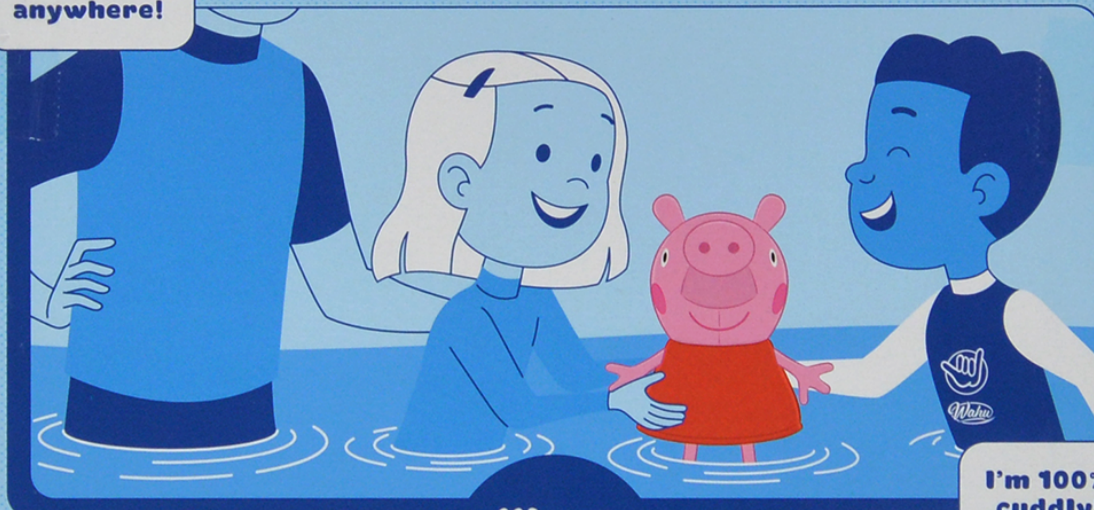

2+

Peppa Pig

Wahu® Aqua Pals™ are your ultimate BFF!

Wahu® Aqua Pals™ features AquaDry® technology allowing for both wet and dry play. Take your Aqua Pals™ on adventures to the beach or the park, play in the pool and the bath or cuddle in bed.

Wahu AQUA Pals™

Collect your favourites!

Take me anywhere!

I'm 100% cuddly!

*Use product under adult supervision

Ways we can play...

POOL PLAY

BEACH PLAY