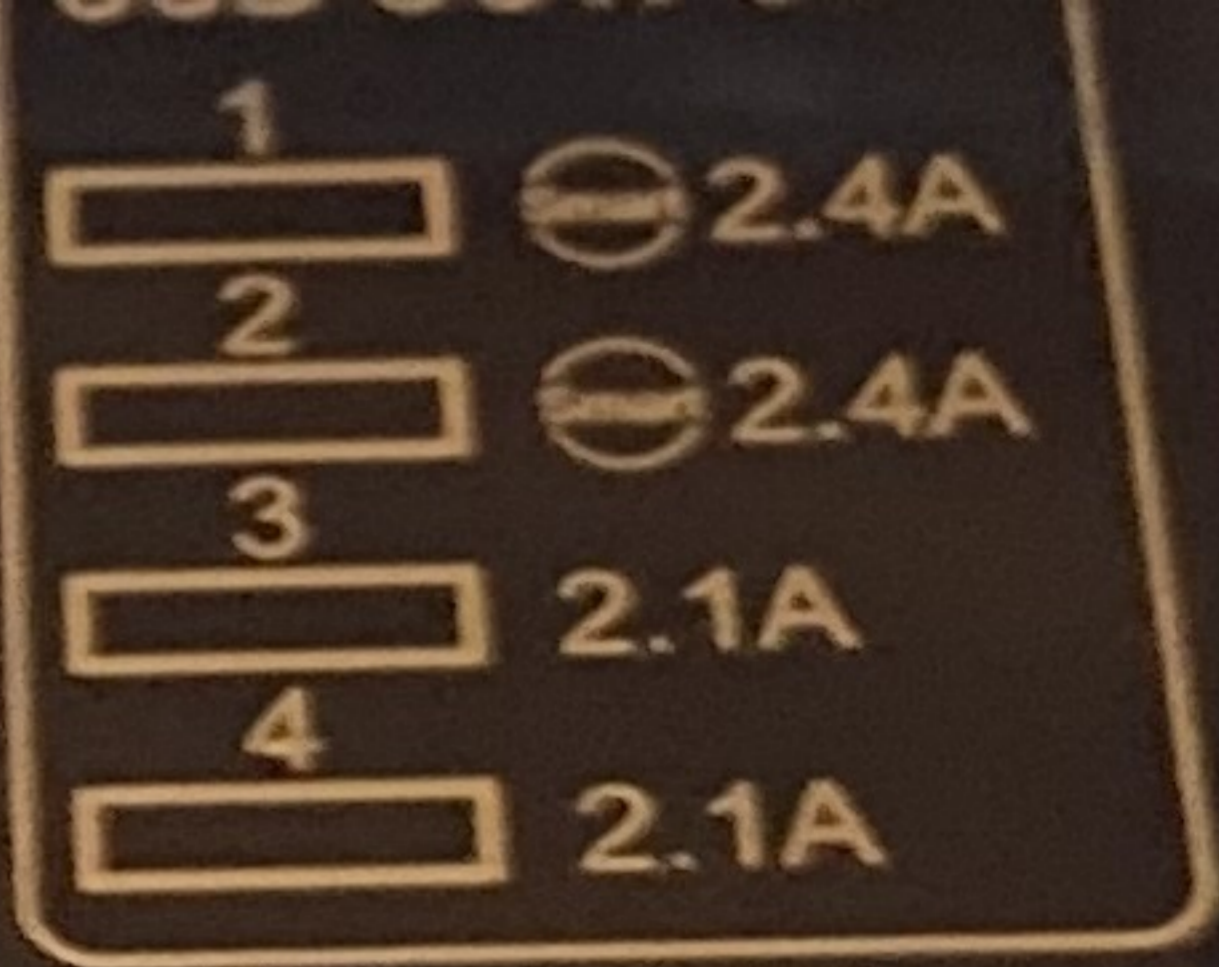

INPUT: 100~250VAC 50-60Hz

OUTPUT: 5VDC 4600mA

**CAUTION:**

Please read the instruction  
before use

Indoor use only

Made in china