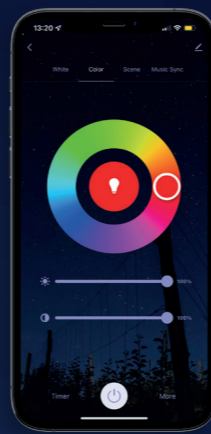

HOFTRONIC™

FUNCTIONALITIES

Voice control

Dimmable by app

Geo fencing

Control from everywhere

Sharing devices

Timer

Scenes

Grouping

Music sync

HOFTRONIC™

Control your downlight with our app

Download here