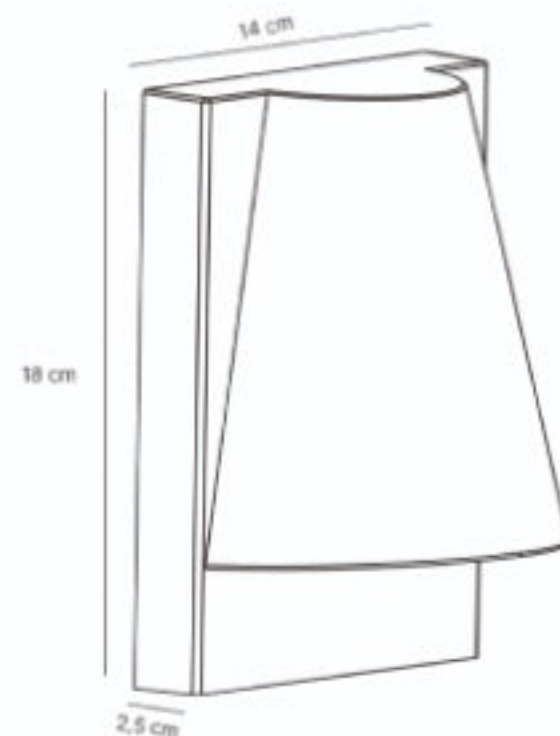

LUANA

1130004

CE

Excluded

IP
44

- Black
- 1x GU10 (excl.)
- Max. 40W
- 220-240V~60Hz

www.olucia.com
Made in China

Outdoor