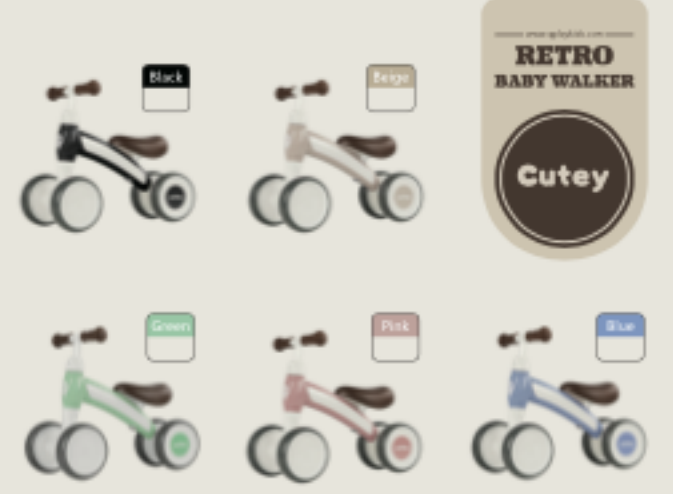

HW:2.2885 G.W:3.0485 PCKG:132L:475*173*288MM

Made in China

www.qplaykids.com

RETRO BABY WALKER