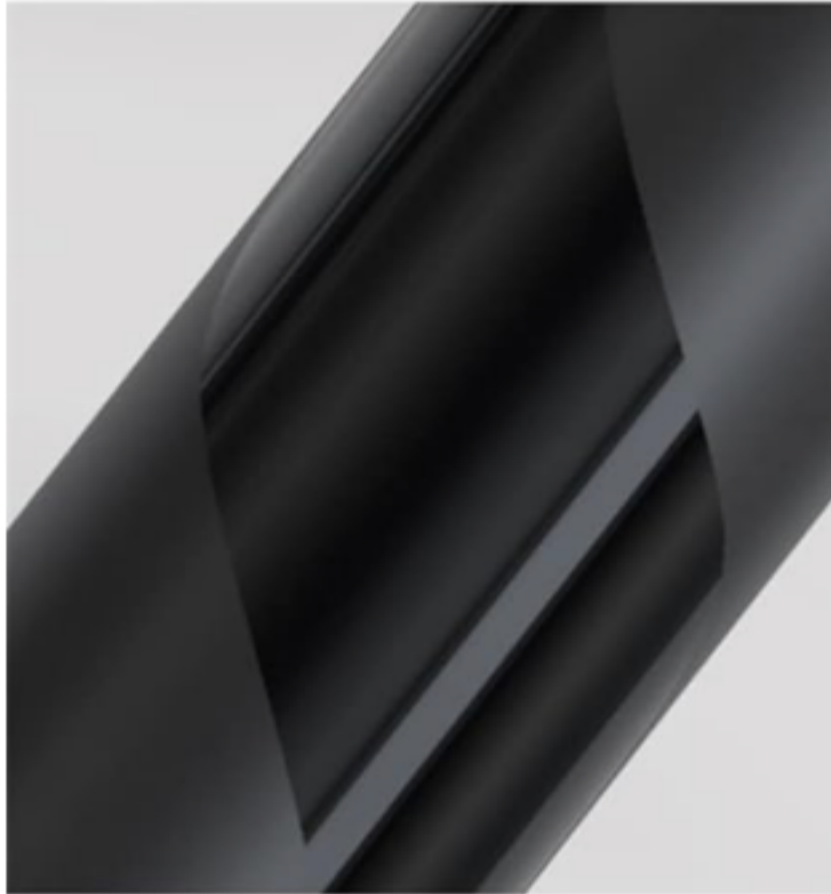

ABS material

frosted and
comfortable feel

S-shaped
unique curve

Small body,
easy to grasp