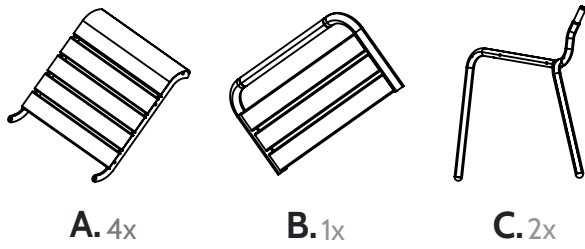

Lounge steel Max

OP-5958-V1NL

A. 4x

B. 1x

C. 2x

1.6x

2.6x

3.2x

4.6x

5.2x

6.6x

7.2x

8.2x