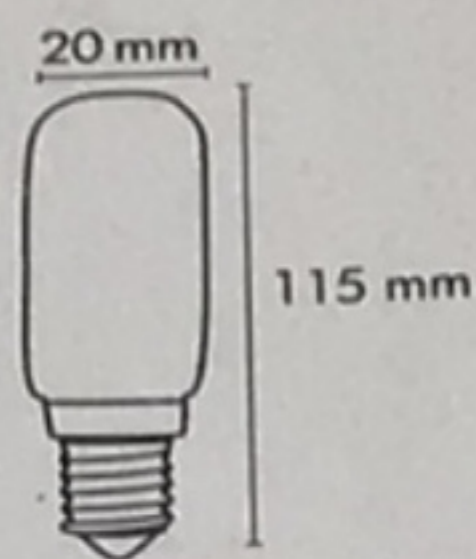

CLEAR SOFT G

Information

V•Hz	220-240 V•50 Hz
mA	11
Watt (W)	2,5
Lumen (lm <sub>360°</sub> )	150
Kelvin (K)	2200
Ra	90
Lifetime (h)	15 000
Base	E14
Dimmer compatible: startrading.com/dimmer	

STAR TRADING AB

338-35

3 kWh/1000h

2019/2015

STAR TRADING

Art. No. 338-35

Star Street 1, 51250 SVENJUNGA, Sweden  
www.startrading.com

7 391482 031730

BK-338-35-C Made in China