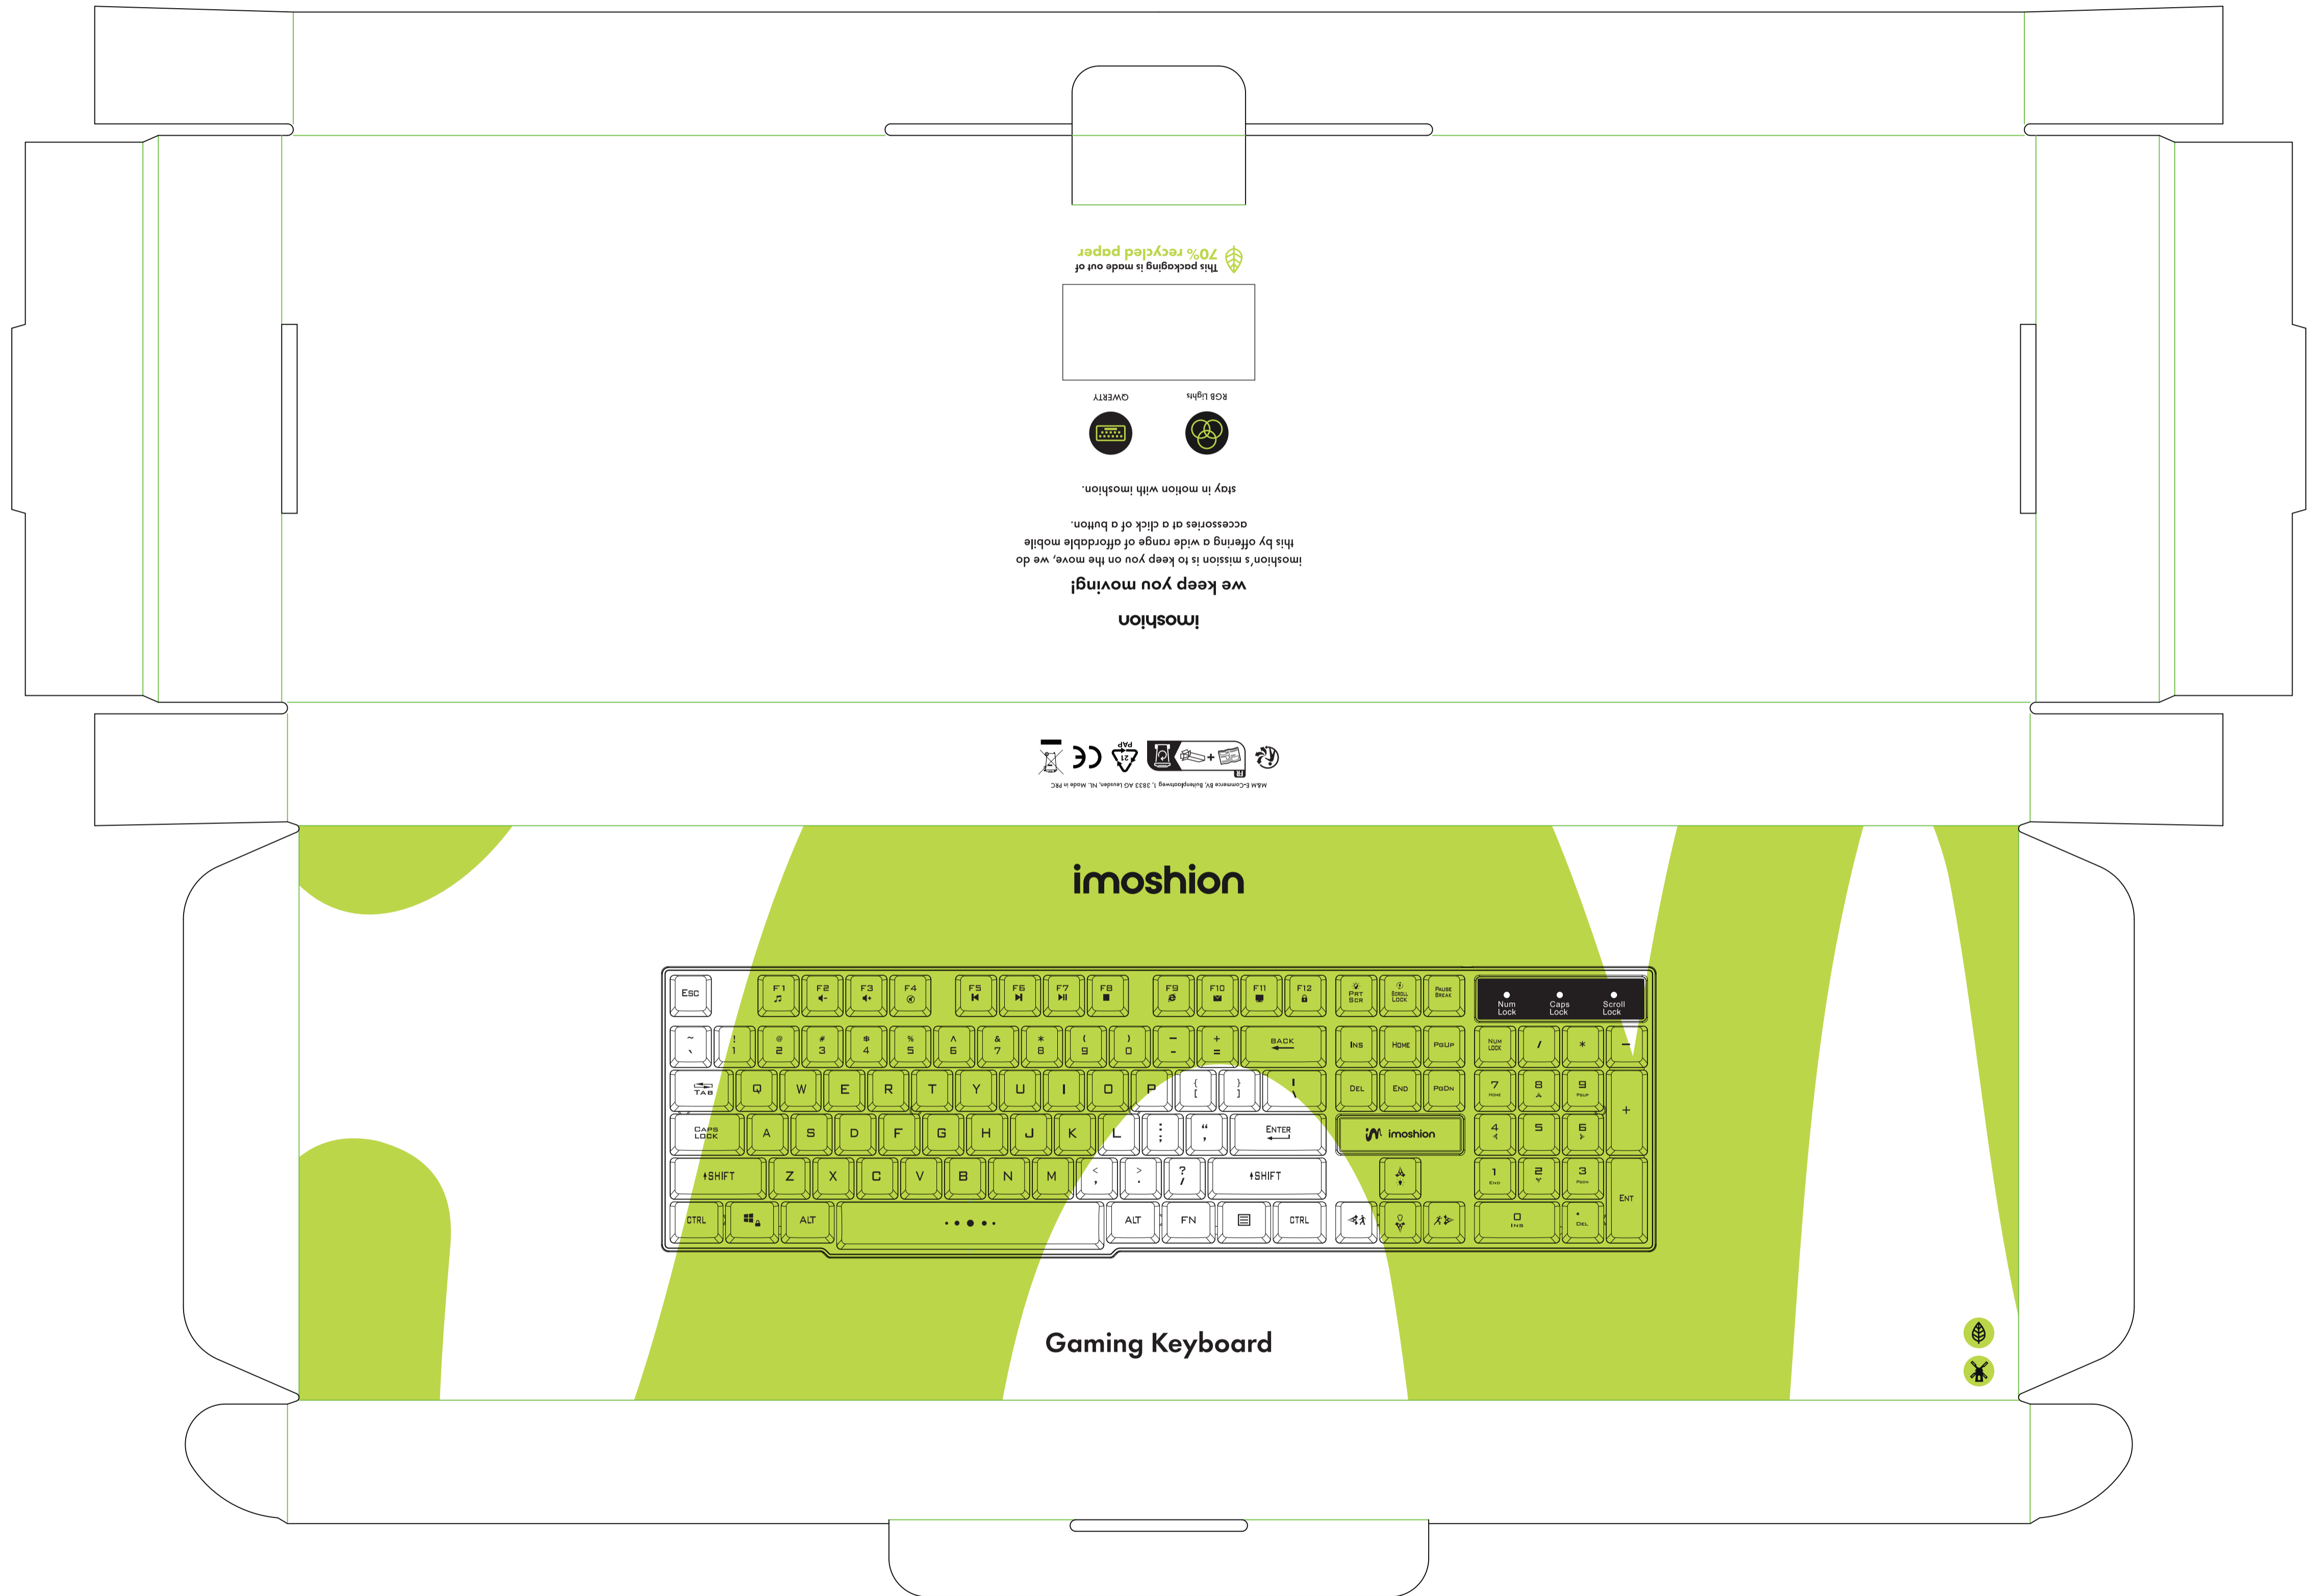

455x147x32mm

This packaging is made out of 70% recycled paper

imoshion
we keep you moving!
imoshion's mission is to keep you on the move, we do this by offering a wide range of affordable mobile accessories at a click of a button.
stay in motion with imoshion.