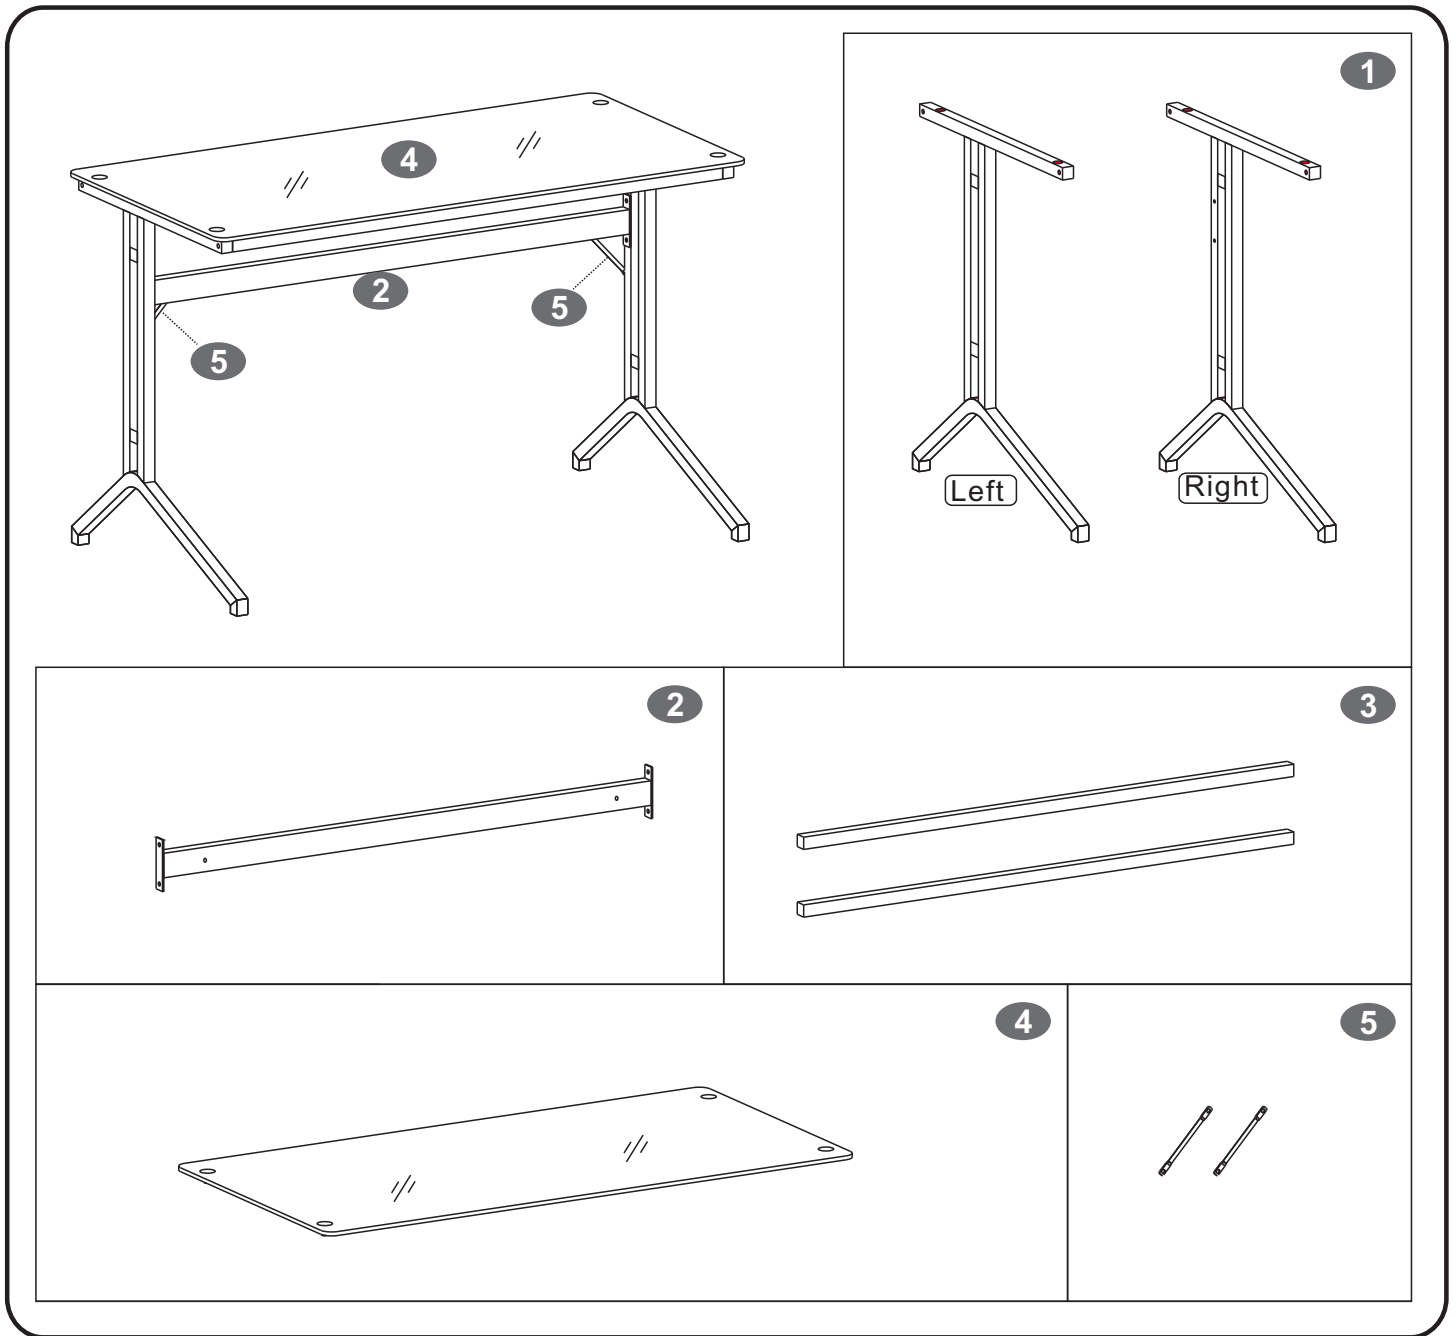

▪PARTS LIST

▪SCREWS LIST

PART	QTY.	ITEM		PART	QTY.	ITEM	
A	4	6X40 MM		D	12	Φ 10MM	
B	8	6X15 MM			1		
C	4	6X20 MM