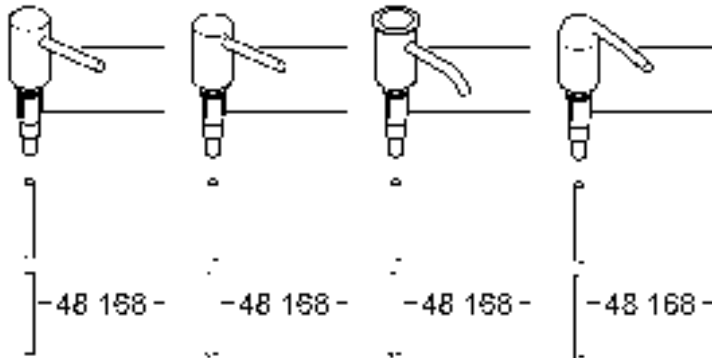

GROHE

ENJOY WATER[®]

40 535

40 536

40 537

40 553

40 535 40 536 40 537 40 553

48 167

48 101

48 170

48 171

48 169

GROHE

ENJOY WATER[®]