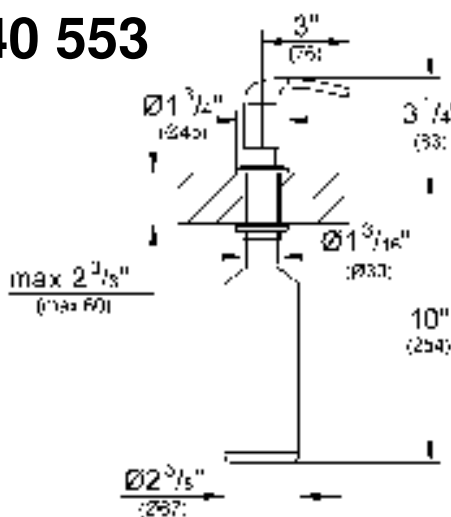

GROHE

ENJOY WATER[®]

40 535

40 536

40 537

40 553

40 535 40 536 40 537 40 553

48 167

48 101

48 170

48 171

48 169

GROHE

ENJOY WATER[®]