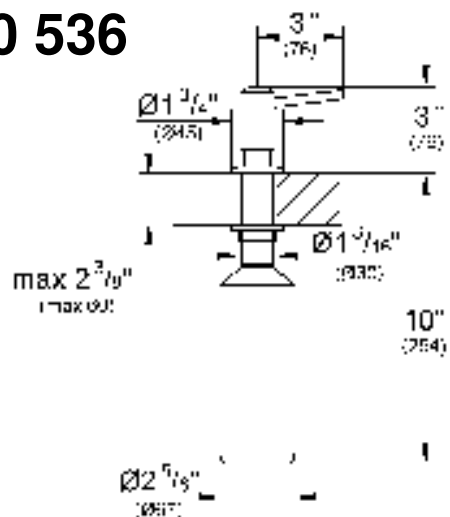

GROHE

ENJOY WATER[®]

40 535

40 536

40 537

40 553

40 535 40 536 40 537 40 553

48 167

48 101

48 170

48 171

48 169

GROHE

ENJOY WATER[®]