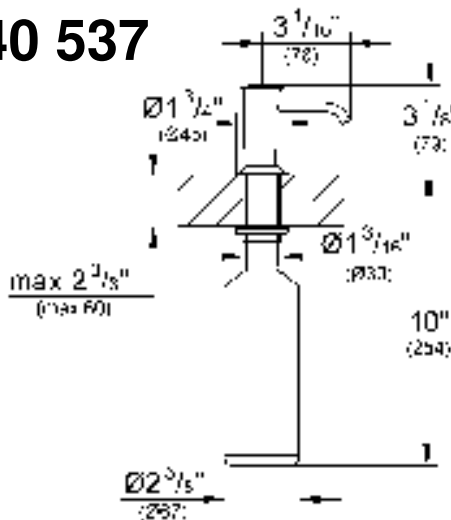

GROHE

ENJOY WATER[®]

40 535

40 536

40 537

40 553

40 535 40 536 40 537 40 553

48 167

48 101

48 170

48 171

48 169

GROHE

ENJOY WATER[®]