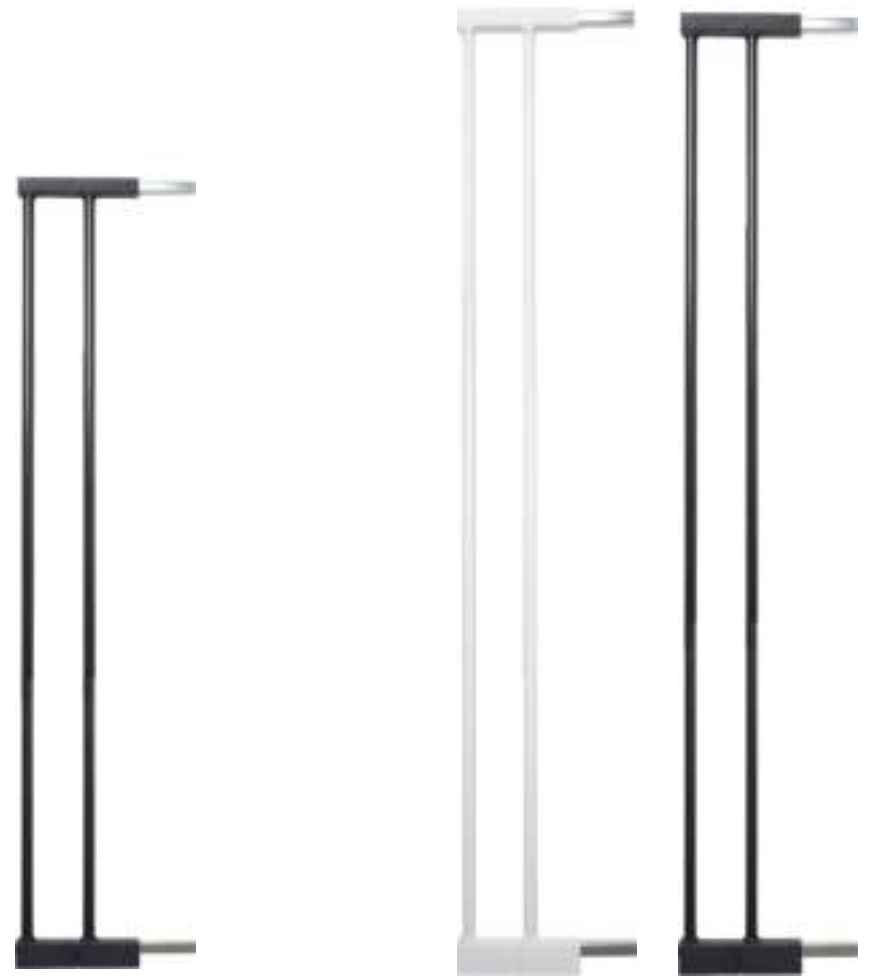

**Extra tall
gate**

DogSpace Bonnie gate

- PRESSURE FITTED GATE: NEEDS NO SCREWS AND LEAVES NO HOLES
- SWINGS OPEN BOTH WAYS - LIKE A HAPPY DOG'S TAIL WAGGING
- EASY TO OPEN WITH JUST ONE HAND FOR HUMANS - BUT NOT FOR PAWS, NO MATTER HOW BIG
- EXTRA EXTENSIONS AVAILABLE SEPARATELY TO EXTEND THE GATE UP TO 119,3 CM / 46.9"
- EXTRA TALL DOG GATE FOR MEDIUM TO LARGE SIZED BREEDS
- VERY EASY TO MOUNT AND REMOVE WITHOUT EXTRA TOOLS - AN INDICATOR MAKES IT EASY FOR YOU TO SEE WHEN THE CORRECT PRESSURE IS OBTAINED WHEN YOU INSTALL THE GATE

Get it in black
or in white...

Extensions for
DogSpace Lassie and
DogSpace Bonnie

DogSpace™

Wall Mounted gates

Need a stairgate or a flexible installation...?

DogSpace Lucky gate

- ADJUSTABLE GATE - PERFECT FIT FOR BOTH STAIRS AND DOORWAYS
- OPEN FROM BOTH SIDES OR LOCK TO OPEN ONLY ONE WAY
- WALL MOUNTED DOG GATE - VERY SECURE ALSO AT TOP OF STAIRS
- EASY TO REMOVE TEMPORARILY FOR EASY VACUUMING OF DOG HAIRS AND OTHER PUPPY PARENT JOBS
- CAN BE OPENED WITH JUST ONE HAND BY HUMANS - BUT NOT BY PAWS
- LIGHT AND MODERN DESIGN

DogSpace Charlie

Available in black and in white

Both have white wall fittings

DogSpace Molly gate

- FLEXIBLE AND ADJUSTABLE GATE
- FOR STAIRS, DOORS AND ODD ANGLES
- OPEN FROM BOTH SIDES OR LOCK TO OPEN
ONE WAY ONLY
- SWIVEL FITTINGS ALLOW YOU TO MOUNT
THE GATE STRAIGHT, IN A U-SHAPE OR
DIAGONALLY
- WALL MOUNTED DOG GATE - VERY SECURE
ALSO AT TOP OF STAIRS
- HUMANS CAN OPEN USING JUST ONE HAND
- PAWS CAN NOT OPEN THE GATE
- EASY TO REMOVE TEMPORARILY FOR EASY
VACUUMING OF DOG HAIRS AND OTHER
PUPPY PARENT JOBS