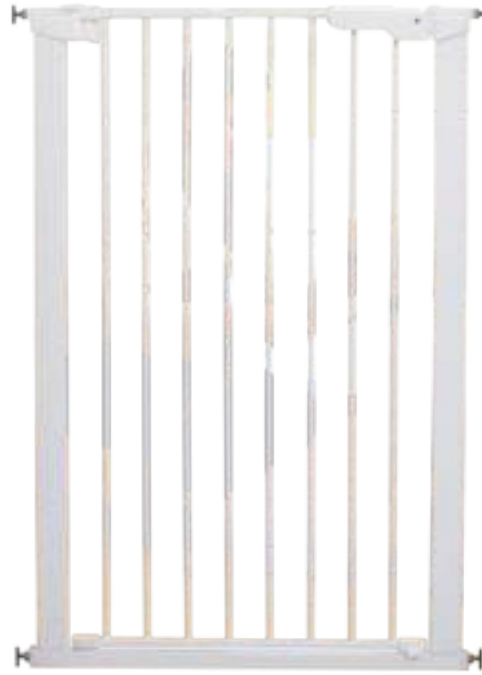

DogSpace™

Pressure Fitted gates

Avoid holes in the wall
or door frame...

DogSpace[®] Lassie gate

You can extend
this gate...

- PRESSURE FITTED GATE: NEEDS NO SCREWS AND LEAVES NO HOLES
- VERY EASY TO MOUNT AND REMOVE WITHOUT EXTRA TOOLS
- SWINGS OPEN BOTH WAYS - LIKE A HAPPY DOG'S TAIL WAGGING
- EASY TO OPEN WITH JUST ONE HAND FOR HUMANS - BUT NOT FOR PAWS, NO MATTER IF THEY ARE BIG OR SMALL
- LIGHT AND MODERN DESIGN FOR SMALL TO MEDIUM SIZED BREEDS
- AN INDICATOR MAKES IT EASY TO SEE WHEN THE GATE IS MOUNTED CORRECTLY
- - FOR BOTH HUMAN EYES AND YOUR DOG'S BLACK AND WHITE VISION
- EXTRA EXTENSIONS AVAILABLE SEPARATELY TO EXTEND THE GATE UP TO 119.3 CM / 46.9"

**Extra tall
gate**

DogSpace Bonnie gate

- PRESSURE FITTED GATE: NEEDS NO SCREWS AND LEAVES NO HOLES
- SWINGS OPEN BOTH WAYS - LIKE A HAPPY DOG'S TAIL WAGGING
- EASY TO OPEN WITH JUST ONE HAND FOR HUMANS - BUT NOT FOR PAWS, NO MATTER HOW BIG
- EXTRA EXTENSIONS AVAILABLE SEPARATELY TO EXTEND THE GATE UP TO 119,3 CM / 46.9"
- EXTRA TALL DOG GATE FOR MEDIUM TO LARGE SIZED BREEDS
- VERY EASY TO MOUNT AND REMOVE WITHOUT EXTRA TOOLS - AN INDICATOR MAKES IT EASY FOR YOU TO SEE WHEN THE CORRECT PRESSURE IS OBTAINED WHEN YOU INSTALL THE GATE

DogSpace Charlie

Available in black and in white

Both have white wall fittings

DogSpace Molly gate

- FLEXIBLE AND ADJUSTABLE GATE
- FOR STAIRS, DOORS AND ODD ANGLES
- OPEN FROM BOTH SIDES OR LOCK TO OPEN
ONE WAY ONLY
- SWIVEL FITTINGS ALLOW YOU TO MOUNT
THE GATE STRAIGHT, IN A U-SHAPE OR
DIAGONALLY
- WALL MOUNTED DOG GATE - VERY SECURE
ALSO AT TOP OF STAIRS
- HUMANS CAN OPEN USING JUST ONE HAND
- PAWS CAN NOT OPEN THE GATE
- EASY TO REMOVE TEMPORARILY FOR EASY
VACUUMING OF DOG HAIRS AND OTHER
PUPPY PARENT JOBS