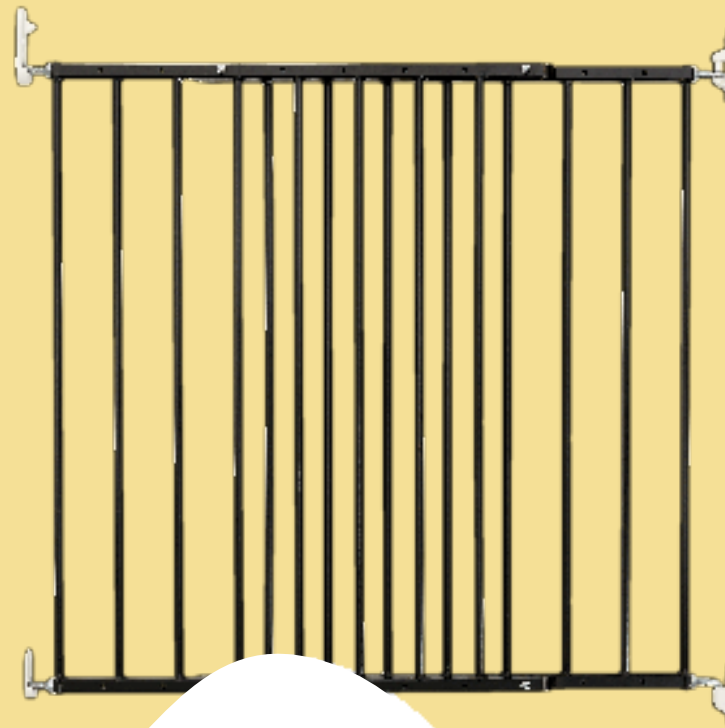

Get it in black
or in white...

Extensions for
DogSpace Lassie and
DogSpace Bonnie

DogSpace™

Wall Mounted gates

Need a stairgate or a flexible installation...?

DogSpace Lucky gate

- ADJUSTABLE GATE - PERFECT FIT FOR BOTH STAIRS AND DOORWAYS
- OPEN FROM BOTH SIDES OR LOCK TO OPEN ONLY ONE WAY
- WALL MOUNTED DOG GATE - VERY SECURE ALSO AT TOP OF STAIRS
- EASY TO REMOVE TEMPORARILY FOR EASY VACUUMING OF DOG HAIRS AND OTHER PUPPY PARENT JOBS
- CAN BE OPENED WITH JUST ONE HAND BY HUMANS - BUT NOT BY PAWS
- LIGHT AND MODERN DESIGN

**Extra tall
gate**

DogSpace Charlie gate

- EXTRA TALL GATE FOR MEDIUM TO LARGE BREEDS
- ADJUSTABLE GATE - PERFECT FIT FOR BOTH STAIRS AND DOORWAYS
- SWINGS OPEN BOTH WAYS - JUST LIKE A HAPPILY WAGGING DOG TAIL
- WALL MOUNTED DOG GATE - VERY SECURE ALSO AT TOP OF STAIRS
- Fits into any opening between 62.5-106.8 cm / 24.7"-42"
- EASY TO REMOVE FOR FREE ACCESS. THAT MAKES PUPPY PARENT JOBS LIKE FLOOR WASHING AND VACUUMING A LOT EASIER

DogSpace Charlie

Available in black and in white

Both have white wall fittings

DogSpace Molly gate

- FLEXIBLE AND ADJUSTABLE GATE
- FOR STAIRS, DOORS AND ODD ANGLES
- OPEN FROM BOTH SIDES OR LOCK TO OPEN
ONE WAY ONLY
- SWIVEL FITTINGS ALLOW YOU TO MOUNT
THE GATE STRAIGHT, IN A U-SHAPE OR
DIAGONALLY
- WALL MOUNTED DOG GATE - VERY SECURE
ALSO AT TOP OF STAIRS
- HUMANS CAN OPEN USING JUST ONE HAND
- PAWS CAN NOT OPEN THE GATE
- EASY TO REMOVE TEMPORARILY FOR EASY
VACUUMING OF DOG HAIRS AND OTHER
PUPPY PARENT JOBS