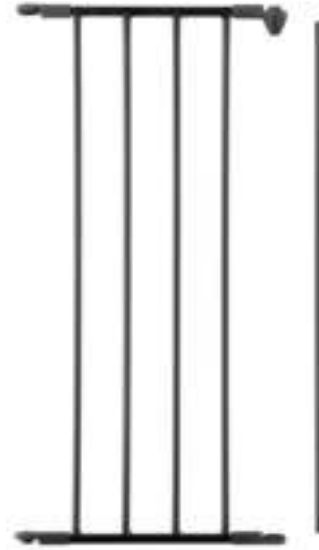

DogSpace Max square Pet Pen

- PERFECT FOR SMALL TO MEDIUM BREEDS AND MOST PUPPIES
- LARGE CONFIGURATION PET PEN: 70 X 102 CM / 27.6" X 40.1"
- LONG LASTING: WHEN YOU'RE DONE USING A PEN YOU CAN TURN IT INTO A SAFETY GATE BY ADDING WALL FITTINGS (NOT INCL.)
- DOOR OPENS BOTH WAYS - LIKE A HAPPY DOG'S TAIL WAGGING
- EXTEND THE PEN INFINITELY WITH EXTRA SECTIONS (33 CM / 2.8" OR 72 CM / 28.3") - NOT INCLUDED
- EXTRA WIDE OPENING FOR EASY PASSAGE FOR BOTH SMALL AND LARGE DOGS (AND HUMANS) AND THOSE WHO ARE A LITTLE TOO FOND OF THE FOOD BOWL

**Incl.
wallfittings**

DogSpace Max Room Divider / Puppy Pen

- PERFECT FOR SMALL TO MEDIUM BREEDS
- CONFIGURATION ROOM DIVIDER:
COVERS 350 CM / 137.7"
- DOUBLES AS A PUPPY PEN - JUST LEAVE OUT
THE WALL FITTINGS AND FIT THE 5 SECTIONS IN
A PENTAGON
- EASY MOUNT: MARKS ON THE PARTS SHOW YOU
THE EXACT ANGLES FOR THE PUPPY PEN
- WALL MOUNTED FOR VERY WIDE OPENINGS
- WALL FITTINGS ARE INCLUDED
- SWINGS OPEN BOTH WAYS - LIKE A HAPPY DOG'S
TAIL WAGGING
- EXTRA EXTENSIONS AVAILABLE SEPARATELY
(SIZES: 33 CM / 2.8" OR 72 CM / 28.3") TO EXTEND
THE GATE INFINITELY
- SPECIAL SWIVEL MOUNTS INCL.: INSTALL THIS
DOG GATE AT ANY ODD ANGLE

DogSpace Max

Configuration gate system

Extension Sections / Panels

You can extend
DogSpace Max gates
Infinitely...

**Extra tall
gate**

DogSpace Rocky L gate

- EXTRA TALL DOG GATE FOR MEDIUM TO LARGE SIZED PUPPIES AND DOGS
- CONFIGURATION GATE THAT CAN FIT ALMOST ANY HOME AND ANGLE
- EASY TO OPEN WITH JUST ONE HAND FOR HUMANS - BUT NOT FOR PAWS, NO MATTER HOW BIG
- VERY EASY TO INSTALL AND REMOVE AGAIN TEMPORARILY FOR CLEANING
- WALL MOUNTED FOR VERY WIDE DOORS - ALSO SAFE AT THE TOP OF STAIRS
- SWINGS OPEN BOTH WAYS - LIKE A HAPPY DOG'S TAIL WAGGING
- EXTRA EXTENSIONS AVAILABLE SEPARATELY (SIZES: 71 CM / 28") TO EXTEND THE GATE