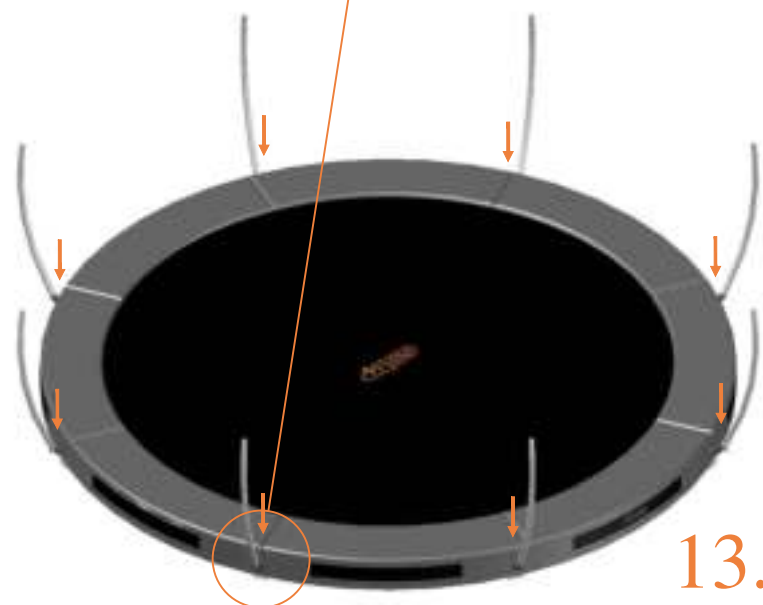

Model12-I Ø365cm			Model14-I Ø430cm		
	Quantity	Part number		Quantity	Part number	
Pole with sleeve for safety net	8	AVBL-12-802-A + AVBL-12-802-C		8	AVBL-12-802-A + AVBL-12-802-C	
Pole for safety net	8	AVBL-12-802-B		8	AVBL-14-802-B	
Clamp	8	CLAMP-TOOL-SN-12-i		8	CLAMP-TOOL-SN-14-i	
Safety net	1	ABNL-12		1	ANBL-14	
Straps for safety net	8	TEPL-BAND		8	TEPL-BAND	
Closure for safety net	2	TEPL-KNOOPJE		2	TEPL-KNOOPJE	
Screw M6	8	M6-30		8	M6-30	
Fastener for safety net	8	TEPL-ELAS-C		16	TEPL-ELAS-C	
Screw M8	32	M8-20		32	M8-20	
Allen key	2	ALLEN-KEY		2	ALLEN-KEY	
Wrench	2	WRENCH		2	WRENCH	
Fiberglass Rod	1set	FIBERGLASS-ROD-12		1set	FIBERGLASS-ROD-14	
Cap	8	TOP-CAP-BD		8	TOP-CAP-BD	

12.

13.