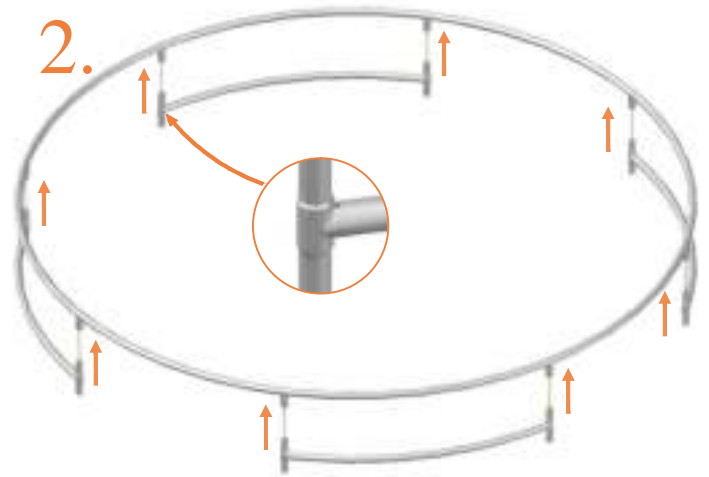

Model 12-I / Model 14-I

Avyna

Round trampolines

Assembly manual

Model 12-I / Model 14-I

	Model 12-I Ø365cm			Model 14-I Ø430cm		
	Quantity	Part number		Quantity	Part number	
Jumping mat	1	TEPL-12-222		1	TEPL-14-222	
Galvanized spring L=215mm Ø3.2mm	80	TEPL-200-211/A		96	TEPL-200-211/A	
Safety pad	1	TEPL-12-333-I (green) or AVGR-12-333-I (grey) or CAM-12-333-I (camouflage) or AVBL-12-333-I (black)		1	TEPL-14-333-I (green) or AVGR-14-333-I (grey) or CAM-14-333-I (camouflage) or AVBL-14-333-I (black)	
Fastener for safety pad	8	TEPL-ELAS-A		8	TEPL-ELAS-A	
Fastener for safety pad	24	TEPL-ELAS-B		24	TEPL-ELAS-B	
Inground pin	8	TEPL-PIN		8	TEPL-PIN	
C-tube	4	TEPL-12-113		4	TEPL-14-113	
K-tube	4	TEPL-12-114		4	TEPL-14-114	
H-tube	4	TEPL-12-115		4	TEPL-14-115	
Inground pin safety pad	24	TEPL-SP-PIN		24	TEPL-SP-PIN	
Tool for spring	1	TOOL-SPRING		1	TOOL-SPRING	
Users Manual	1	208010101		1	208010101	
Warning Card	1	208040101		1	208040101	
Tie rip for warning card	1	209010102		1	209010102	
Safety manual	1	208020301		1	208020301	

5.

6.

7.

8.

9.

10.

TEPL-ELAS-B

TEPL-ELAS-B

TEPL-ELAS-A

8x

11.

Safety net for Model 12-I / Model 14-I

	Model12-I Ø365cm			Model14-I Ø430cm		
	Quantity	Part number		Quantity	Part number	
Pole with sleeve for safety net	8	AVBL-12-802-A + AVBL-12-802-C		8	AVBL-12-802-A + AVBL-12-802-C	
Pole for safety net	8	AVBL-12-802-B		8	AVBL-14-802-B	
Clamp	8	CLAMP-TOOL-SN-12-i		8	CLAMP-TOOL-SN-14-i	
Safety net	1	ABNL-12		1	ANBL-14	
Straps for safety net	8	TEPL-BAND		8	TEPL-BAND	
Closure for safety net	2	TEPL-KNOOPJE		2	TEPL-KNOOPJE	
Screw M6	8	M6-30		8	M6-30	
Fastener for safety net	8	TEPL-ELAS-C		16	TEPL-ELAS-C	
Screw M8	32	M8-20		32	M8-20	
Allen key	2	ALLEN-KEY		2	ALLEN-KEY	
Wrench	2	WRENCH		2	WRENCH	
Fiberglass Rod	1set	FIBERGLASS-ROD-12		1set	FIBERGLASS-ROD-14	
Cap	8	TOP-CAP-BD		8	TOP-CAP-BD	