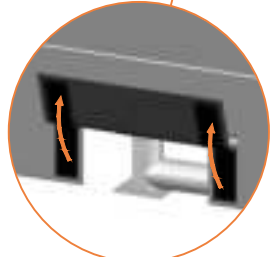

Model12-I Ø365cm			Model14-I Ø430cm		
	Quantity	Part number		Quantity	Part number	
Pole with sleeve for safety net	8	AVBL-12-802-A + AVBL-12-802-C		8	AVBL-12-802-A + AVBL-12-802-C	
Pole for safety net	8	AVBL-12-802-B		8	AVBL-14-802-B	
Clamp	8	CLAMP-TOOL-SN-12-i		8	CLAMP-TOOL-SN-14-i	
Safety net	1	ABNL-12		1	ANBL-14	
Straps for safety net	8	TEPL-BAND		8	TEPL-BAND	
Closure for safety net	2	TEPL-KNOOPJE		2	TEPL-KNOOPJE	
Screw M6	8	M6-30		8	M6-30	
Fastener for safety net	8	TEPL-ELAS-C		16	TEPL-ELAS-C	
Screw M8	32	M8-20		32	M8-20	
Allen key	2	ALLEN-KEY		2	ALLEN-KEY	
Wrench	2	WRENCH		2	WRENCH	
Fiberglass Rod	1set	FIBERGLASS-ROD-12		1set	FIBERGLASS-ROD-14	
Cap	8	TOP-CAP-BD		8	TOP-CAP-BD	

12.

13.