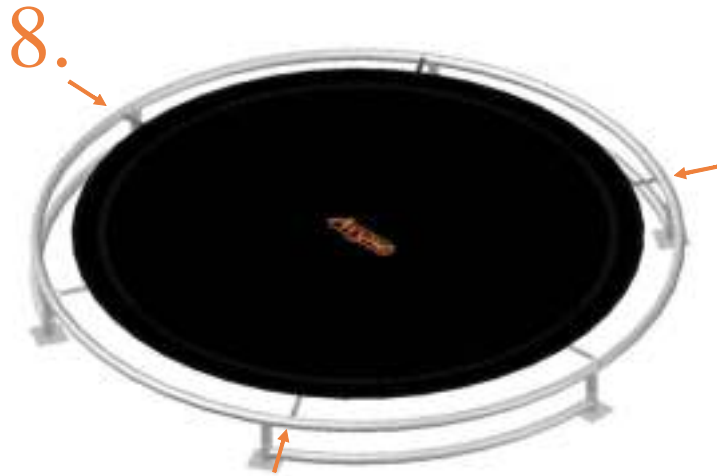

# Model 08-I / Model 10-I

Model-08-I ø245cm				Model-10-I ø305cm			
	Quantity	Part number		Quantity	Part number		
Jumping mat	1	TEPL-08-222		1	TEPL-10-222		
Galvanized spring L=175mm ø3.2mm	60	TEPL-200-211/C		72	TEPL-200-211/C		
Safety pad	1	TEPL-08-333-I (green) or AVGR-08-333-I (grey) or CAM-08-333-I (camouflage) or ANBL-08-333-I (black)		1	TEPL-10-333-I (green) or AVGR-10-333-I (grey) or CAM-10-333-I (camouflage) or ANBL-10-333-I (black)		
Fastener for safety pad	6	TEPL-ELAS-A		6	TEPL-ELAS-A		
Fastener for safety pad	12	TEPL-ELAS-B		18	TEPL-ELAS-B		
H-tube	3	TEPL-08-115		3	TEPL-10-115		
Inground pin	6	TEPL-PIN		6	TEPL-PIN		
C-tube	3	TEPL-08-113		3	TEPL-10-113		
K-tube	3	TEPL-08-114		3	TEPL-10-114		
Tool for spring	1	TOOL-SPRING		1	TOOL-SPRING		
Inground pin for safe pad	12	TEPL-SP-PIN		12	TEPL-SP-PIN		
Users Manual	1	208010101		1	208010101		
Warning Card	1	208040101		1	208040101		
Tie rip for warning card	1	209010102		1	209010102		
Safety manual	1	208010301		1	208010301		

5.

6.

7.

TEPL-ELAS-B

TEPL-ELAS-B

6x

TEPL-ELAS-A

11.

## Safety net for Model 08-I / Model 10-I

	Model 08-i ø245cm		Model 10-i ø305cm	
	Quantity	Part number	Quantity	Part number
Pole with sleeve for safety net	6	AVBL-08-802-A + AVBL-08-802-C	6	AVBL-08-802-A + AVBL-08-802-C
Pole for safety net	6	AVBL-08-802-B	6	AVBL-10-802-B
Clamp	6	CLAMP-TOOL- SN-08-i	6	CLAMP-TOOL- SN-10-i
Safety net	1	ANBL-208	1	ANBL-210
Straps for safety net	6	TEPL-BAND	6	TEPL-BAND
Fiberglass Rod	1set	FIBERGLASS-ROD-08-i	1set	FIBERGLASS-ROD-10-i
Screw M6-30	6	M6-30	6	M6-30
Fastener for safety net	6	TEPL-ELAS-C	12	TEPL-ELAS-C
Closure for safety net	2	TEPL-KNOOPJE	2	TEPL-KNOOPJE
Screw M8-20	24	M8-20	24	M8-20
Allen key	2	ALLEN-KEY	2	ALLEN-KEY
Wrench	2	WRENCH	2	WRENCH
Cap	6	TOP-CAP-BD	6	TOP-CAP-BD