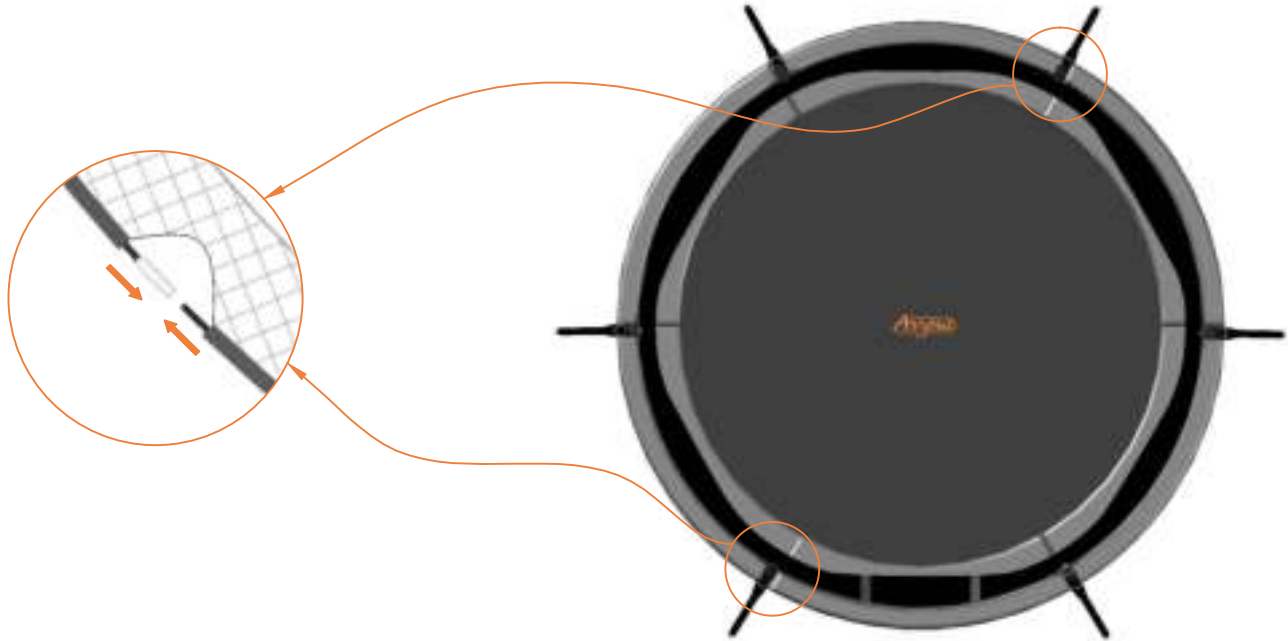

# Model 08-I / Model 10-I

Model-08-I ø245cm				Model-10-I ø305cm			
	Quantity	Part number		Quantity	Part number		
Jumping mat	1	TEPL-08-222		1	TEPL-10-222		
Galvanized spring L=175mm ø3.2mm	60	TEPL-200-211/C		72	TEPL-200-211/C		
Safety pad	1	TEPL-08-333-I (green) or AVGR-08-333-I (grey) or CAM-08-333-I (camouflage) or ANBL-08-333-I (black)		1	TEPL-10-333-I (green) or AVGR-10-333-I (grey) or CAM-10-333-I (camouflage) or ANBL-10-333-I (black)		
Fastener for safety pad	6	TEPL-ELAS-A		6	TEPL-ELAS-A		
Fastener for safety pad	12	TEPL-ELAS-B		18	TEPL-ELAS-B		
H-tube	3	TEPL-08-115		3	TEPL-10-115		
Inground pin	6	TEPL-PIN		6	TEPL-PIN		
C-tube	3	TEPL-08-113		3	TEPL-10-113		
K-tube	3	TEPL-08-114		3	TEPL-10-114		
Tool for spring	1	TOOL-SPRING		1	TOOL-SPRING		
Inground pin for safe pad	12	TEPL-SP-PIN		12	TEPL-SP-PIN		
Users Manual	1	208010101		1	208010101		
Warning Card	1	208040101		1	208040101		
Tie rip for warning card	1	209010102		1	209010102		
Safety manual	1	208010301		1	208010301		

## Safety net for Model 08-I / Model 10-I

	Model 08-i ø245cm		Model 10-i ø305cm	
	Quantity	Part number	Quantity	Part number
Pole with sleeve for safety net	6	AVBL-08-802-A + AVBL-08-802-C	6	AVBL-08-802-A + AVBL-08-802-C
Pole for safety net	6	AVBL-08-802-B	6	AVBL-10-802-B
Clamp	6	CLAMP-TOOL- SN-08-i	6	CLAMP-TOOL- SN-10-i
Safety net	1	ANBL-208	1	ANBL-210
Straps for safety net	6	TEPL-BAND	6	TEPL-BAND
Fiberglass Rod	1set	FIBERGLASS-ROD-08-i	1set	FIBERGLASS-ROD-10-i
Screw M6-30	6	M6-30	6	M6-30
Fastener for safety net	6	TEPL-ELAS-C	12	TEPL-ELAS-C
Closure for safety net	2	TEPL-KNOOPJE	2	TEPL-KNOOPJE
Screw M8-20	24	M8-20	24	M8-20
Allen key	2	ALLEN-KEY	2	ALLEN-KEY
Wrench	2	WRENCH	2	WRENCH
Cap	6	TOP-CAP-BD	6	TOP-CAP-BD

12.

13.

14.

15.

"Click"

16.

TEPL-ELAS-C

17.