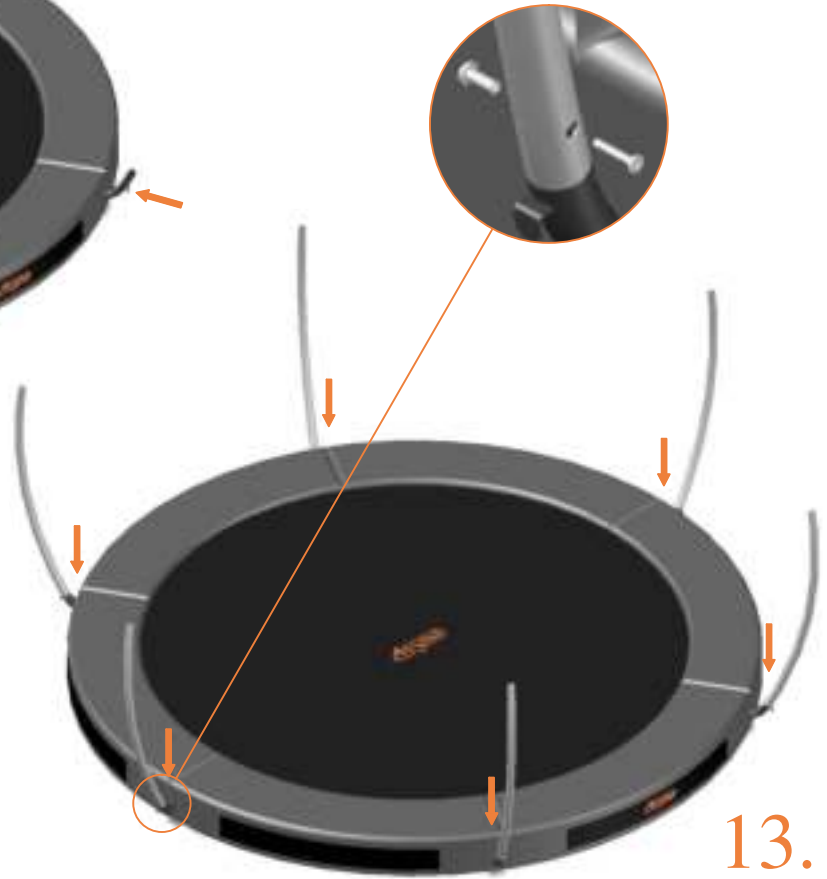

# Model 08-I / Model 10-I

Model-08-I ø245cm				Model-10-I ø305cm			
	Quantity	Part number		Quantity	Part number		
Jumping mat	1	TEPL-08-222		1	TEPL-10-222		
Galvanized spring L=175mm ø3.2mm	60	TEPL-200-211/C		72	TEPL-200-211/C		
Safety pad	1	TEPL-08-333-I (green) or AVGR-08-333-I (grey) or CAM-08-333-I (camouflage) or ANBL-08-333-I (black)		1	TEPL-10-333-I (green) or AVGR-10-333-I (grey) or CAM-10-333-I (camouflage) or ANBL-10-333-I (black)		
Fastener for safety pad	6	TEPL-ELAS-A		6	TEPL-ELAS-A		
Fastener for safety pad	12	TEPL-ELAS-B		18	TEPL-ELAS-B		
H-tube	3	TEPL-08-115		3	TEPL-10-115		
Inground pin	6	TEPL-PIN		6	TEPL-PIN		
C-tube	3	TEPL-08-113		3	TEPL-10-113		
K-tube	3	TEPL-08-114		3	TEPL-10-114		
Tool for spring	1	TOOL-SPRING		1	TOOL-SPRING		
Inground pin for safe pad	12	TEPL-SP-PIN		12	TEPL-SP-PIN		
Users Manual	1	208010101		1	208010101		
Warning Card	1	208040101		1	208040101		
Tie rip for warning card	1	209010102		1	209010102		
Safety manual	1	208010301		1	208010301		

## Safety net for Model 08-I / Model 10-I

	Model 08-i ø245cm		Model 10-i ø305cm	
	Quantity	Part number	Quantity	Part number
Pole with sleeve for safety net	6	AVBL-08-802-A + AVBL-08-802-C	6	AVBL-08-802-A + AVBL-08-802-C
Pole for safety net	6	AVBL-08-802-B	6	AVBL-10-802-B
Clamp	6	CLAMP-TOOL- SN-08-i	6	CLAMP-TOOL- SN-10-i
Safety net	1	ANBL-208	1	ANBL-210
Straps for safety net	6	TEPL-BAND	6	TEPL-BAND
Fiberglass Rod	1set	FIBERGLASS-ROD-08-i	1set	FIBERGLASS-ROD-10-i
Screw M6-30	6	M6-30	6	M6-30
Fastener for safety net	6	TEPL-ELAS-C	12	TEPL-ELAS-C
Closure for safety net	2	TEPL-KNOOPJE	2	TEPL-KNOOPJE
Screw M8-20	24	M8-20	24	M8-20
Allen key	2	ALLEN-KEY	2	ALLEN-KEY
Wrench	2	WRENCH	2	WRENCH
Cap	6	TOP-CAP-BD	6	TOP-CAP-BD

12.

13.

14.

15.

"Click"

16.

TEPL-ELAS-C

17.