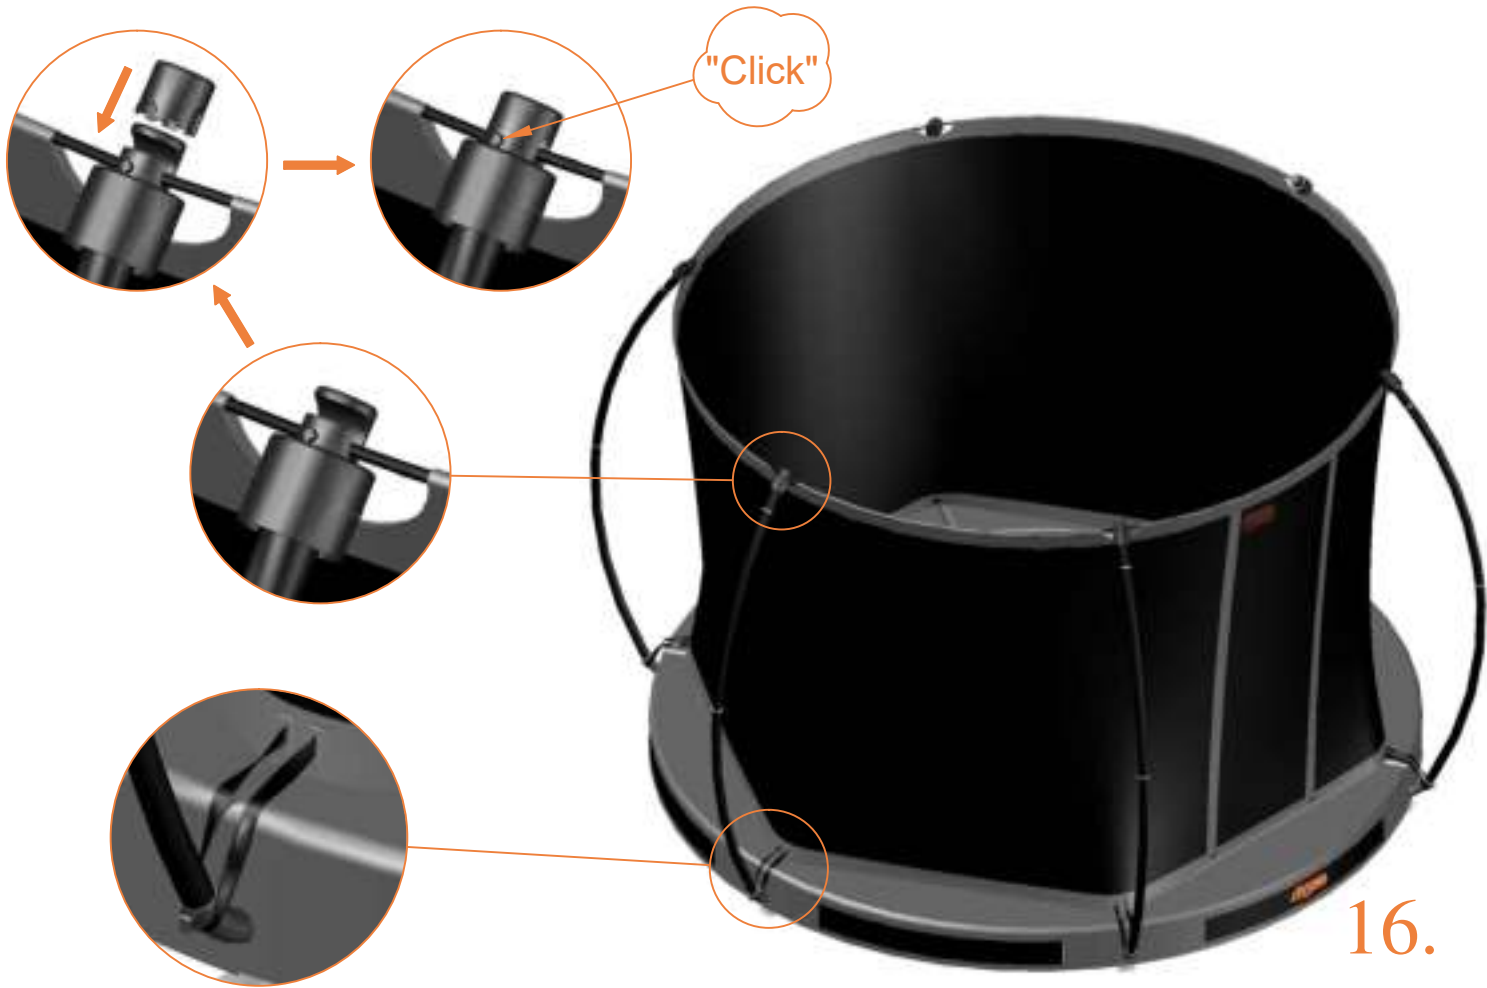

## Safety net for Model 08-I / Model 10-I

	Model 08-i ø245cm		Model 10-i ø305cm	
	Quantity	Part number	Quantity	Part number
Pole with sleeve for safety net	6	AVBL-08-802-A + AVBL-08-802-C	6	AVBL-08-802-A + AVBL-08-802-C
Pole for safety net	6	AVBL-08-802-B	6	AVBL-10-802-B
Clamp	6	CLAMP-TOOL- SN-08-i	6	CLAMP-TOOL- SN-10-i
Safety net	1	ANBL-208	1	ANBL-210
Straps for safety net	6	TEPL-BAND	6	TEPL-BAND
Fiberglass Rod	1set	FIBERGLASS-ROD-08-i	1set	FIBERGLASS-ROD-10-i
Screw M6-30	6	M6-30	6	M6-30
Fastener for safety net	6	TEPL-ELAS-C	12	TEPL-ELAS-C
Closure for safety net	2	TEPL-KNOOPJE	2	TEPL-KNOOPJE
Screw M8-20	24	M8-20	24	M8-20
Allen key	2	ALLEN-KEY	2	ALLEN-KEY
Wrench	2	WRENCH	2	WRENCH
Cap	6	TOP-CAP-BD	6	TOP-CAP-BD

12.

13.

14.

15.

"Click"

16.

TEPL-ELAS-C

17.