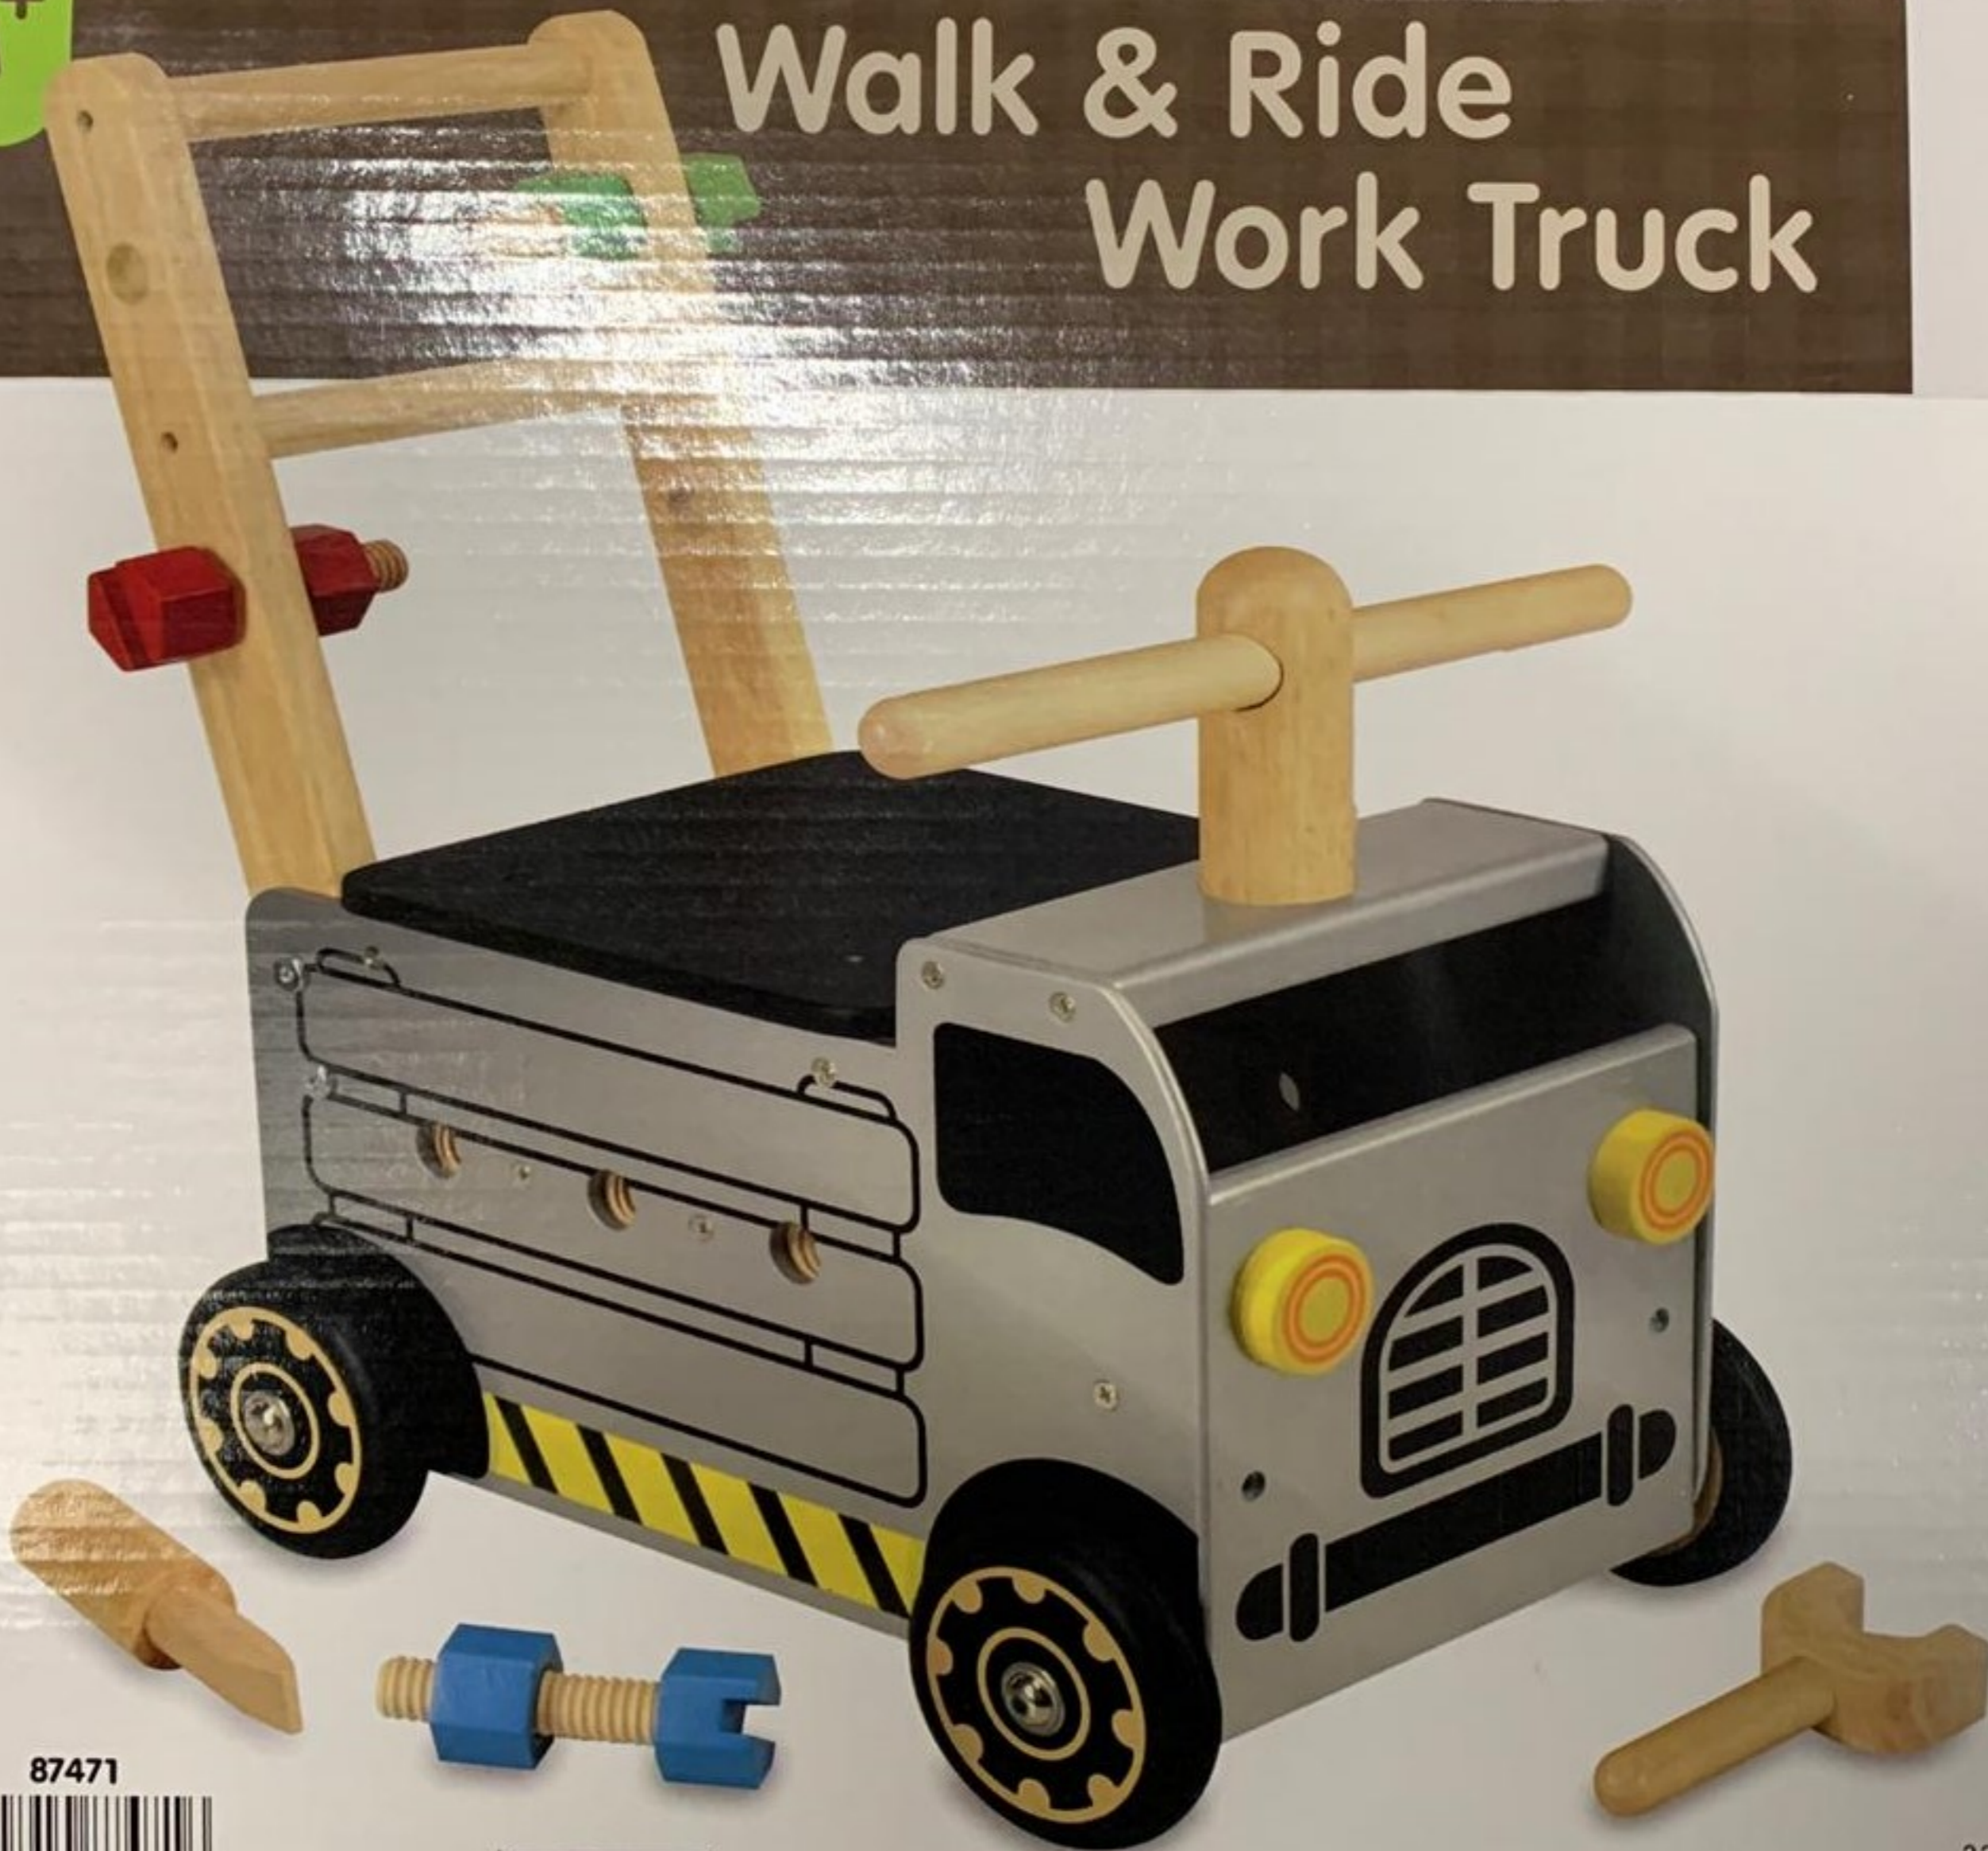

12M⁺

Walk & Ride Work Truck

Storage
(Teddy Bear & Book Not Included)

Wrench

Screwdriver

87471

8 850714 874716

300520039
    