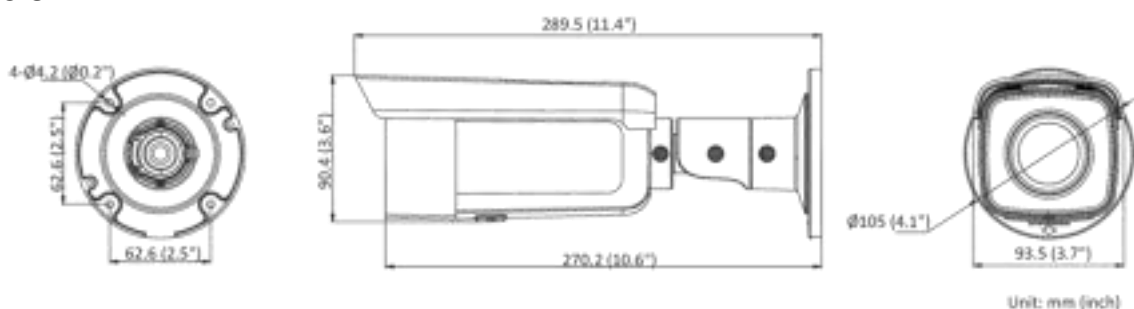

Startup and Operating Conditions	-30 °C to 60 °C (-22 °F to 140 °F). Humidity 95% or less (non-condensing)
Power Supply	12 VDC $\pm$ 25%, reverse polarity protection PoE: 802.3af, Class 3
Power Consumption and Current	12 VDC, 0.7 A, max. 8.5 W PoE (802.3af, 36 V to 57 V), 0.27 A to 0.17 A, max. 9.5 W
Power Interface	$\varnothing$5.5 mm coaxial power plug
Material	Front cover: metal, back cover: metal
Camera Dimension	$\varnothing$105 $\times$ 289.5 mm ($\varnothing$4.1" $\times$ 11.4")
Package Dimension	385 $\times$ 190 $\times$ 180 mm (15.2" $\times$ 7.5" $\times$ 7.1")
Camera Weight	Approx. 1260 g (2.8 lb.)
With Package Weight	Approx. 1931 g (4.3 lb.)
Approval	
Class	Class B
EMC	FCC SDoC (47 CFR Part 15, Subpart B); CE-EMC (EN 55032: 2015, EN 61000-3-2: 2014, EN 61000-3-3: 2013, EN 50130-4: 2011 +A1: 2014); RCM (AS/NZS CISPR 32: 2015); IC VoC (ICES-003: Issue 6, 2016)
Safety	UL (UL 60950-1); CB (IEC 60950-1:2005 + Am 1:2009 + Am 2:2013, IEC 62368-1:2014); CE-LVD (EN 60950-1:2005 + Am 1:2009 + Am 2:2013, IEC 62368-1:2014)
Environment	CE-RoHS (2011/65/EU); WEEE (2012/19/EU); Reach (Regulation (EC) No 1907/2006)
Protection	IP67 (IEC 60529-2013)

▪ Available Model

DS-2CD2T87G2-L (2.8/4/6 mm)

▪ Dimension