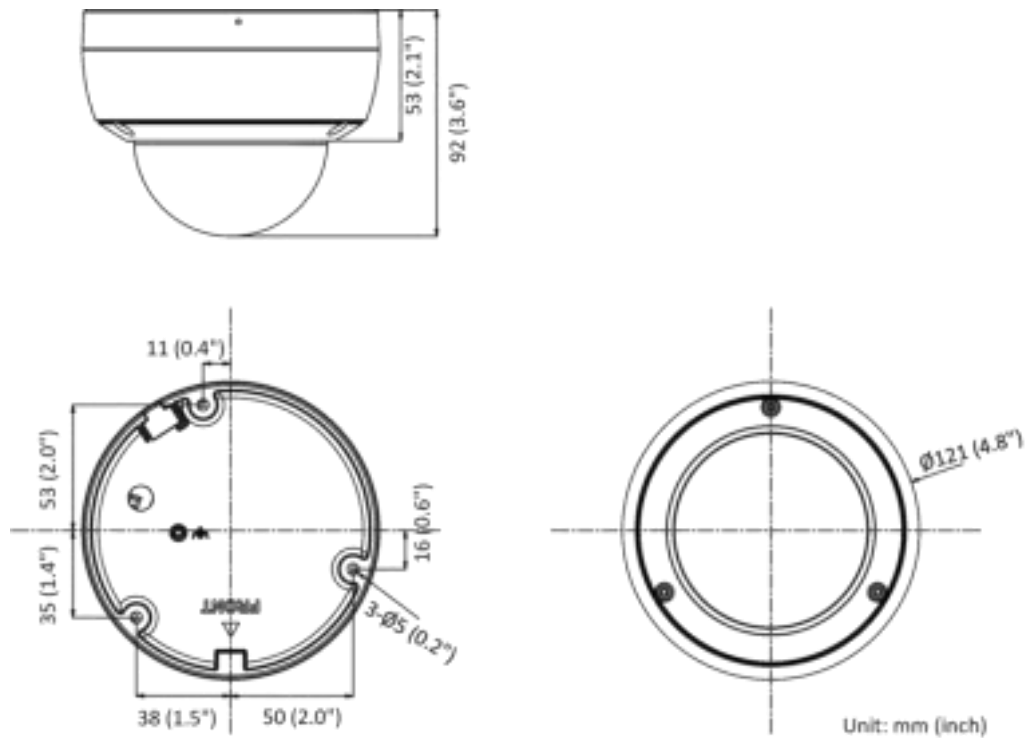

Startup and Operating Conditions	-30 °C to 60 °C (-22 °F to 140 °F). Humidity 95% or less (non-condensing)
Power Supply	12 VDC ± 25%, reverse polarity protection PoE: 802.3af, class 3
Power Consumption and Current	12 VDC, 0.4 A, max. 4.8 W PoE: (802.3af, 36 V to 57 V), 0.2 A to 0.1 A, max. 6 W
Power Interface	Ø5.5 mm coaxial power plug
Material	Metal upper cover and base
Camera Dimension	Ø121 × 92 mm (4.8" × 3.6")
Package Dimension	150 × 150 × 141 mm (5.9" × 5.9" × 5.6")
Camera Weight	Approx. 585 g (1.3 lb.)
With Package Weight	Approx. 836 g (1.8 lb.)
Linkage Method	Upload to NAS/memory card, notify surveillance center, trigger record, trigger capture, audible warning
Web Client Language	33 languages English, Russian, Estonian, Bulgarian, Hungarian, Greek, German, Italian, Czech, Slovak, French, Polish, Dutch, Portuguese, Spanish, Romanian, Danish, Swedish, Norwegian, Finnish, Croatian, Slovenian, Serbian, Turkish, Korean, Traditional Chinese, Thai, Vietnamese, Japanese, Latvian, Lithuanian, Portuguese (Brazil), Ukrainian
General Function	Anti-flicker, heartbeat, mirror, privacy masks, flash log, password reset via e-mail, pixel counter
Software Reset	Yes
<b>Approval</b>	
EMC	FCC (47 CFR Part 15, Subpart B); CE-EMC (EN 55032: 2015, EN 61000-3-2: 2014, EN 61000-3-3: 2013, EN 50130-4: 2011 +A1: 2014); RCM (AS/NZS CISPR 32: 2015); IC (ICES-003: Issue 6, 2016); KC (KN 32: 2015, KN 35: 2015)
Safety	UL (UL 60950-1); CB (IEC 60950-1:2005 + Am 1:2009 + Am 2:2013); CE-LVD (EN 60950-1:2005 + Am 1:2009 + Am 2:2013); BIS (IS 13252(Part 1):2010+A1:2013+A2:2015); LOA (IEC/EN 60950-1)
Environment	CE-RoHS (2011/65/EU); WEEE (2012/19/EU); Reach (Regulation (EC) No 1907/2006)
Protection	Ingression protection: IP67 (IEC 60529-2013), IK10 (IEC 62262:2002)

### ▪ Available Model

DS-2CD2126G2-I (2.8 mm, 4 mm, 6 mm)

DS-2CD2126G2-ISU (2.8 mm, 4 mm, 6 mm)

▪ **Dimension**

▪ **Accessory**

DS-1271ZJ-120  
Pendent Mount

DS-1272ZJ-120B  
Wall Mount

DS-1272ZJ-120  
Wall Mount