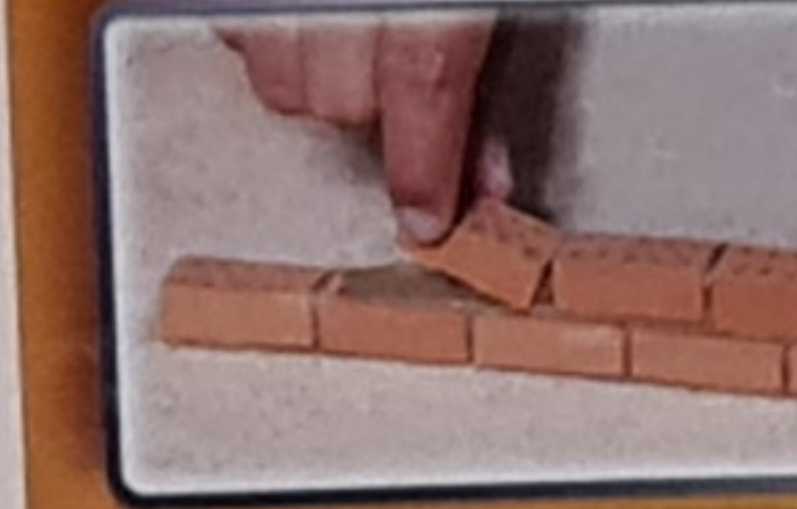

Inklusive · Inclusive

Made in Germany · www.eitech.de