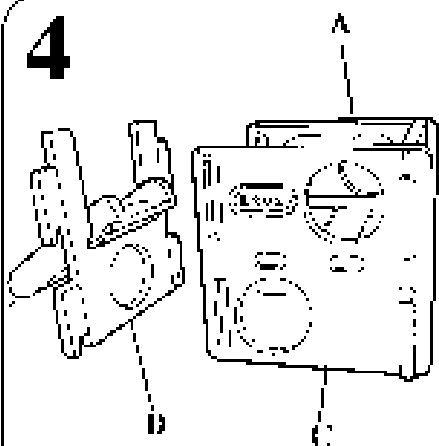

little tikes

littletikes.com

4139/447A

RO34180-12/04

1

2

3

4

5