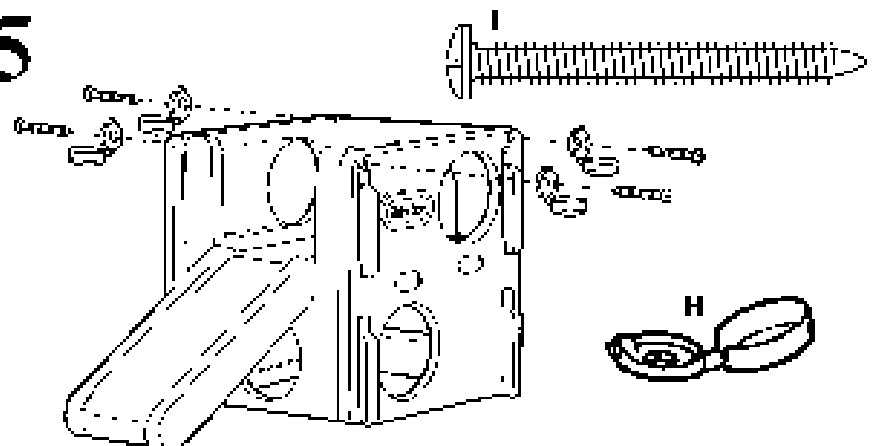

little tikes

littletikes.com

4139/447A

RO34180-12/04

1

2

3

4

5