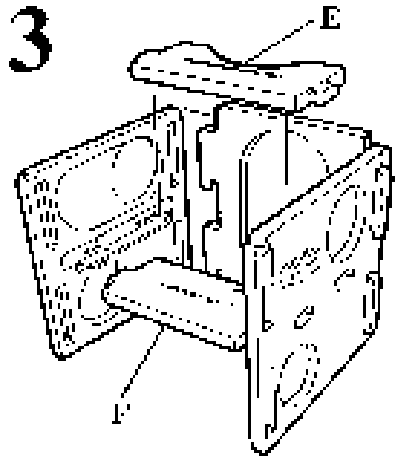

little tikes

littletikes.com

4139/447A

RO34180-12/04

1

2

3

4

5