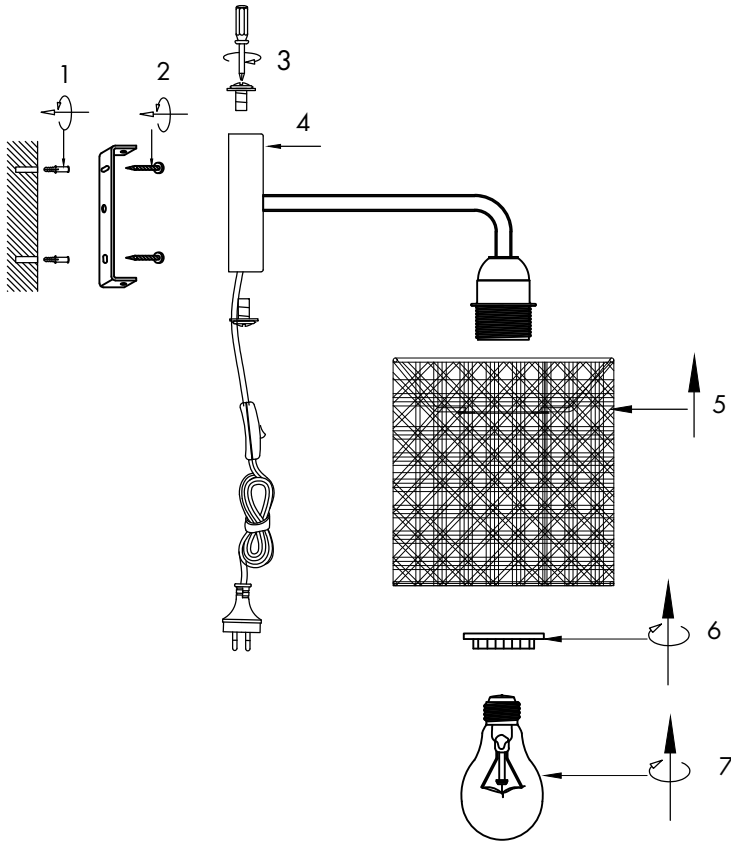

INSTRUCTION MANUAL

Kata WL Black Rotan
103451

Overall Sizes: