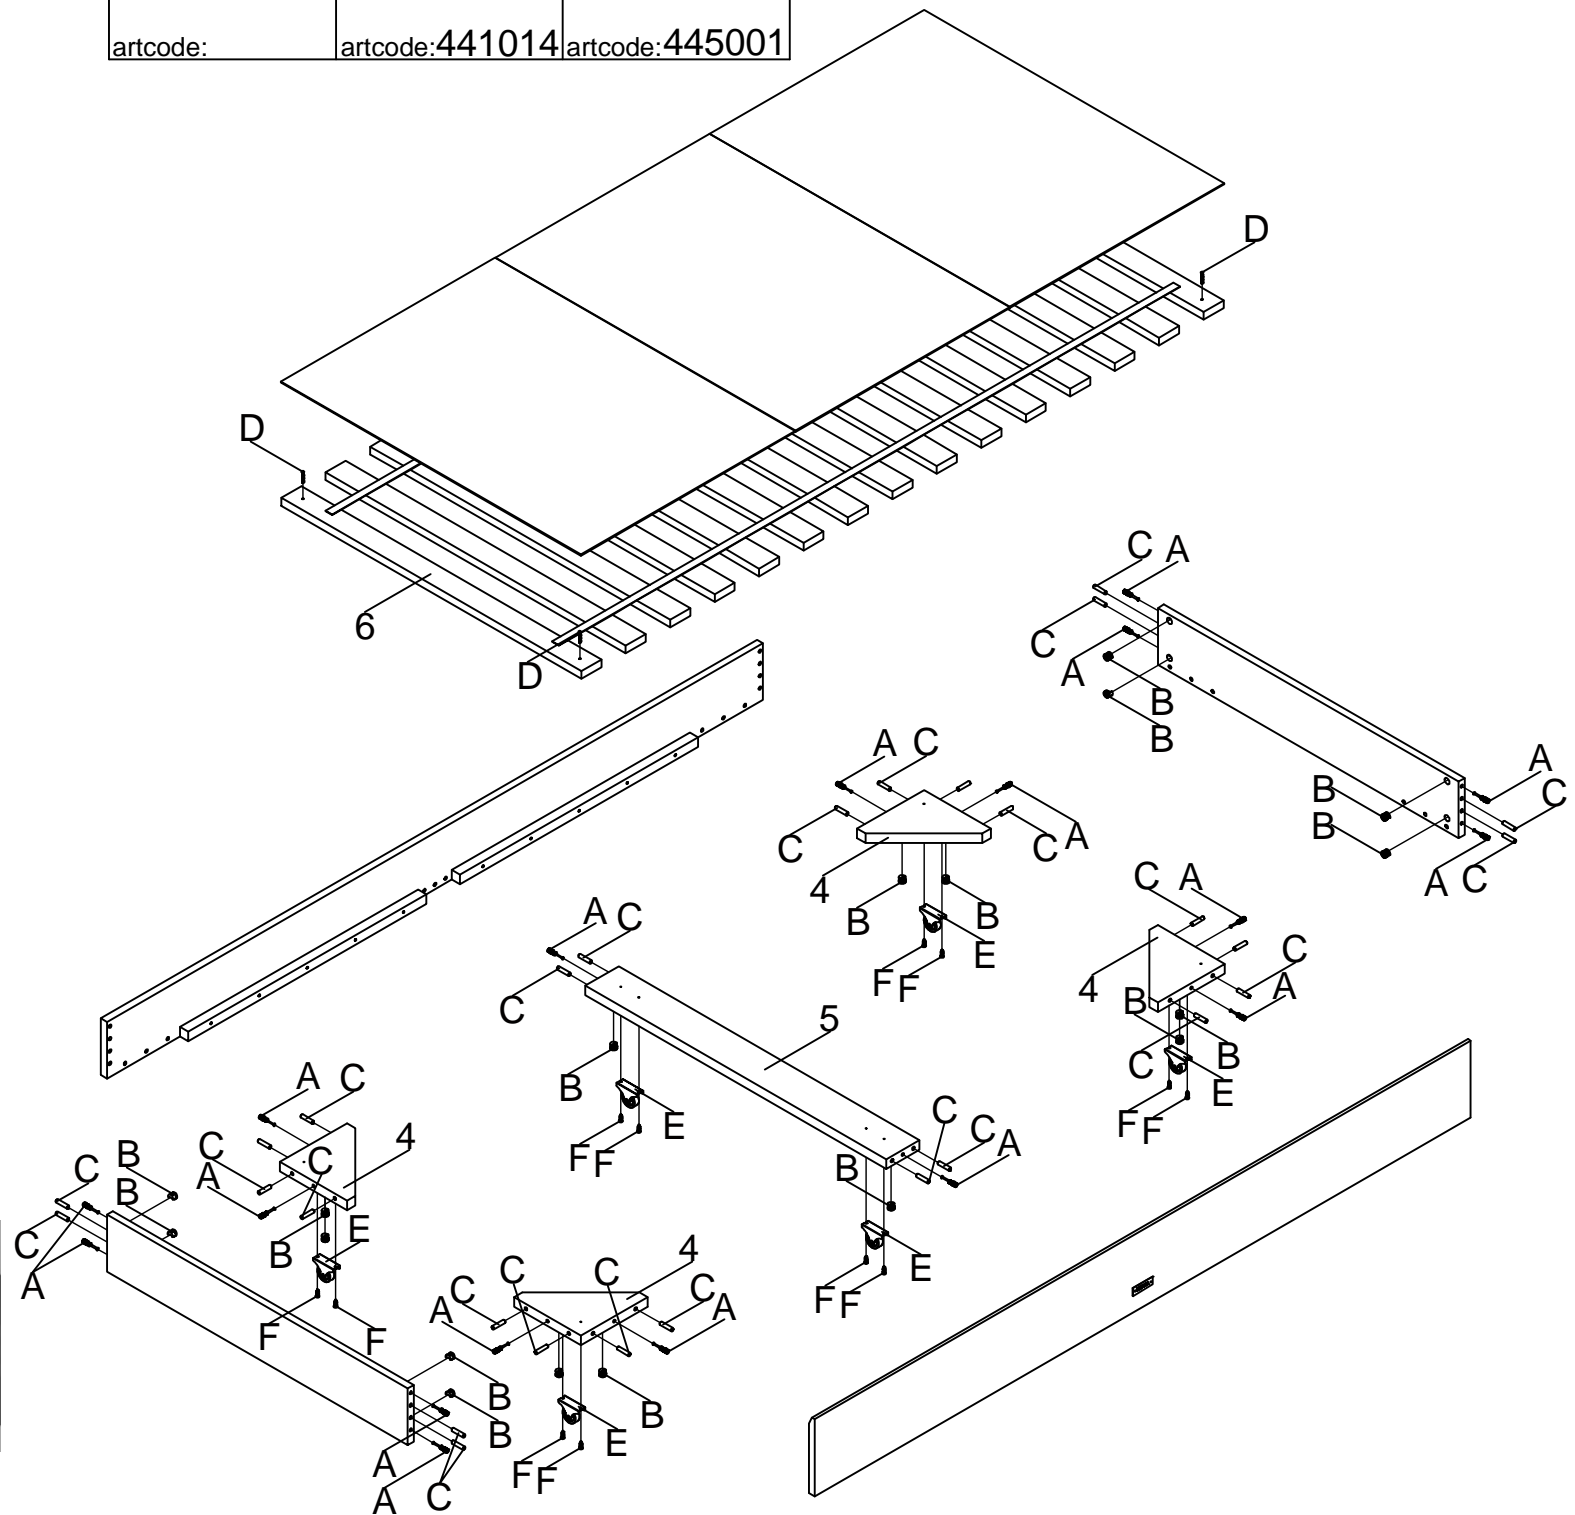

# bopita®

ASSEMBLY INSTRUCTION  
MONTAGE HANDLEIDING  
MONTAGE ANLEITUNG  
NOTICE DE MONTAGE  
MANUAL DE MONTAJE

UK  
NL  
D  
F  
ESP

MODEL : BOBBY  
TYPE : DRAWER 90X200  
COLOUR : WHITE  
ART.CODE : 158175.11

Distributor:

BOPITA  
Energieweg 1  
6662 NS Elst  
The Netherlands

[www.bopita.com](http://www.bopita.com)

28.01.2020.

 18X artcode:444003	 18X artcode:444004	 < 8X35 28X artcode:	 3,5X35 4X artcode:431023	 6X artcode:973006	 4X16 12X artcode:431011
 < 8X40 4X artcode:	 M6X35 4X artcode:441014	 1X artcode:445001			

1

2

3

4

5

6

7

8