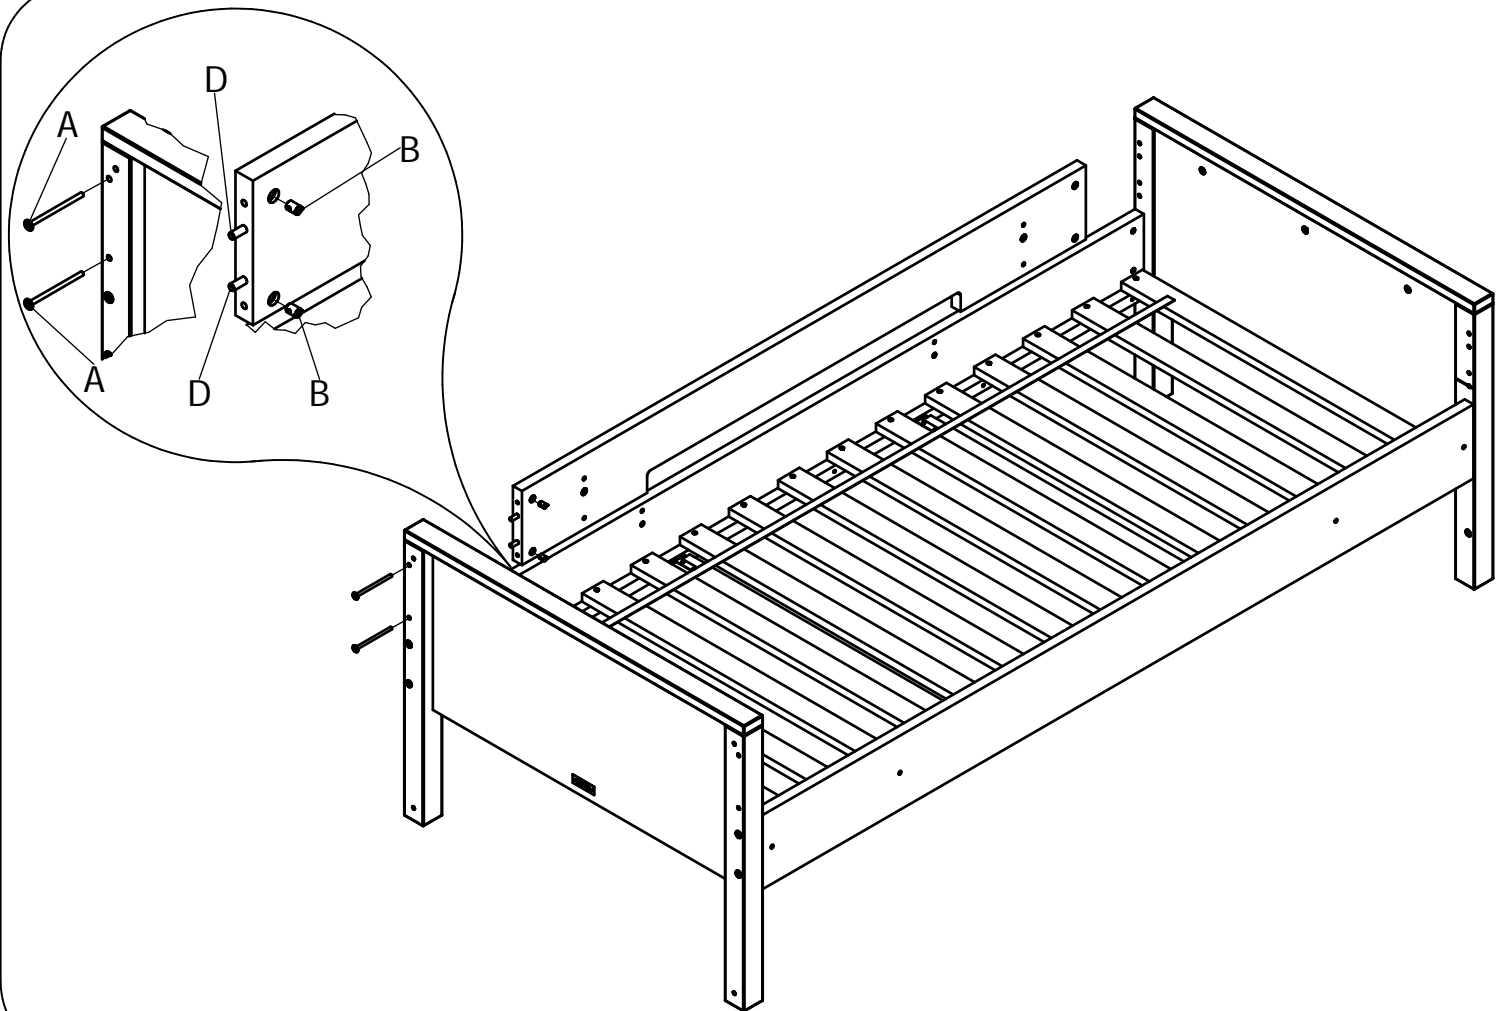

A 	B 	C 	D 	E 	F
M6X100 2X	M6 2X	M6X35 2X	Ø8X40 5X	1X	1X
artcode: 441028	artcode: 442004	artcode: 441013	artcode:	artcode:	artcode: 445001