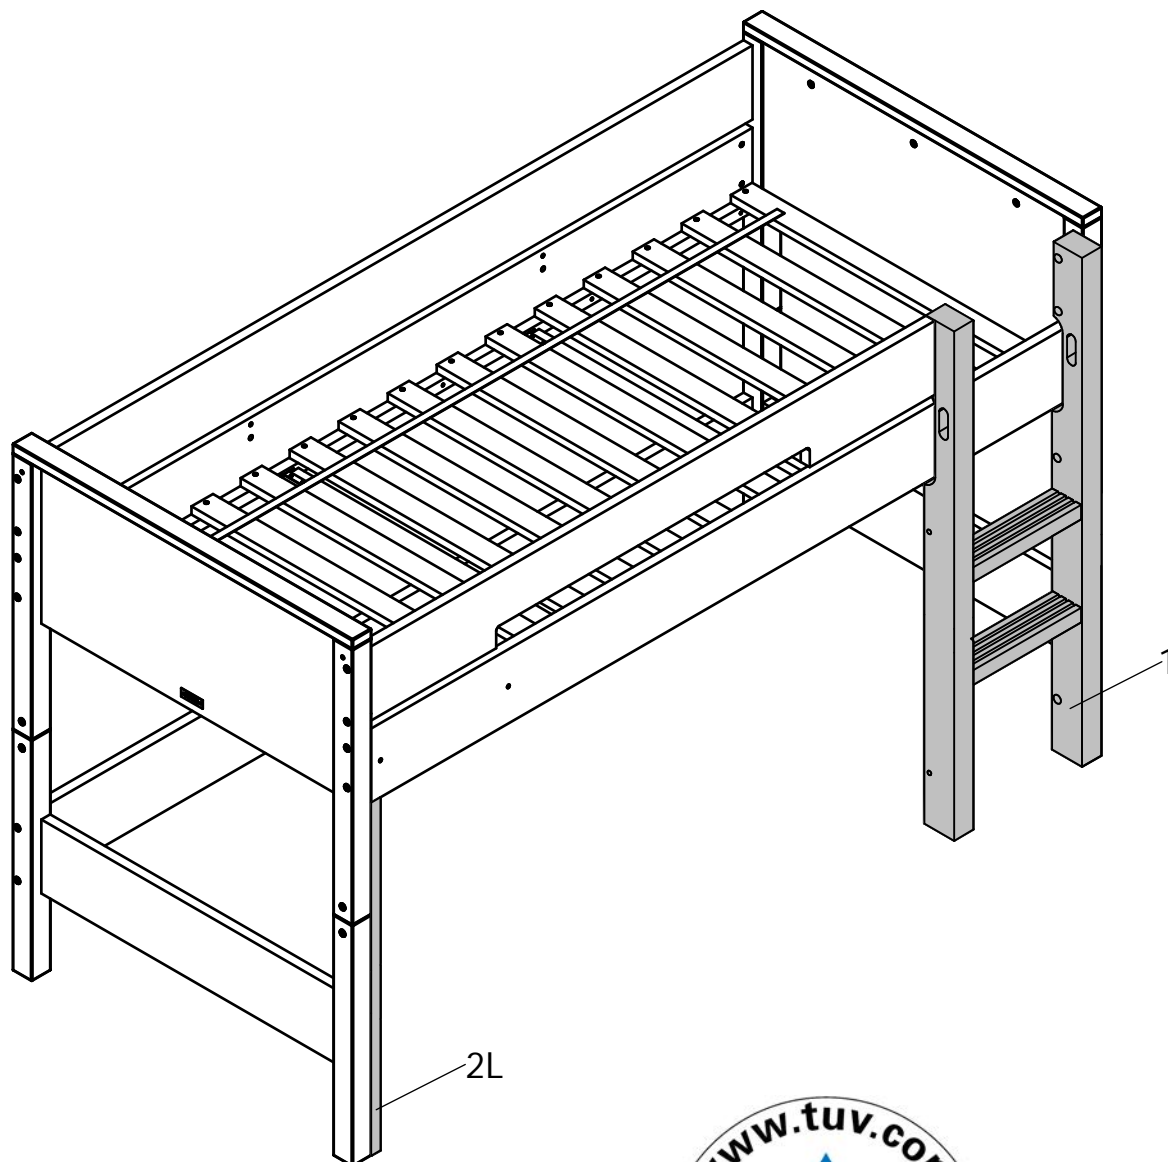

bopita®

ASSEMBLY INSTRUCTION
MONTAGE HANDLEIDING
MONTAGE ANLEITUNG
NOTICE DE MONTAGE
MANUAL DE MONTAJE

UK
NL
D
F
ESP

MODEL : COMBIFLEX
TYPE : STAIR STRAIGHT HHS
COLOUR : WHITE
ART.CODE : 480146.11.

Distributor:

BOPITA
Edisonweg 3, 6662 NW Elst
The Netherlands

www.bopita.com