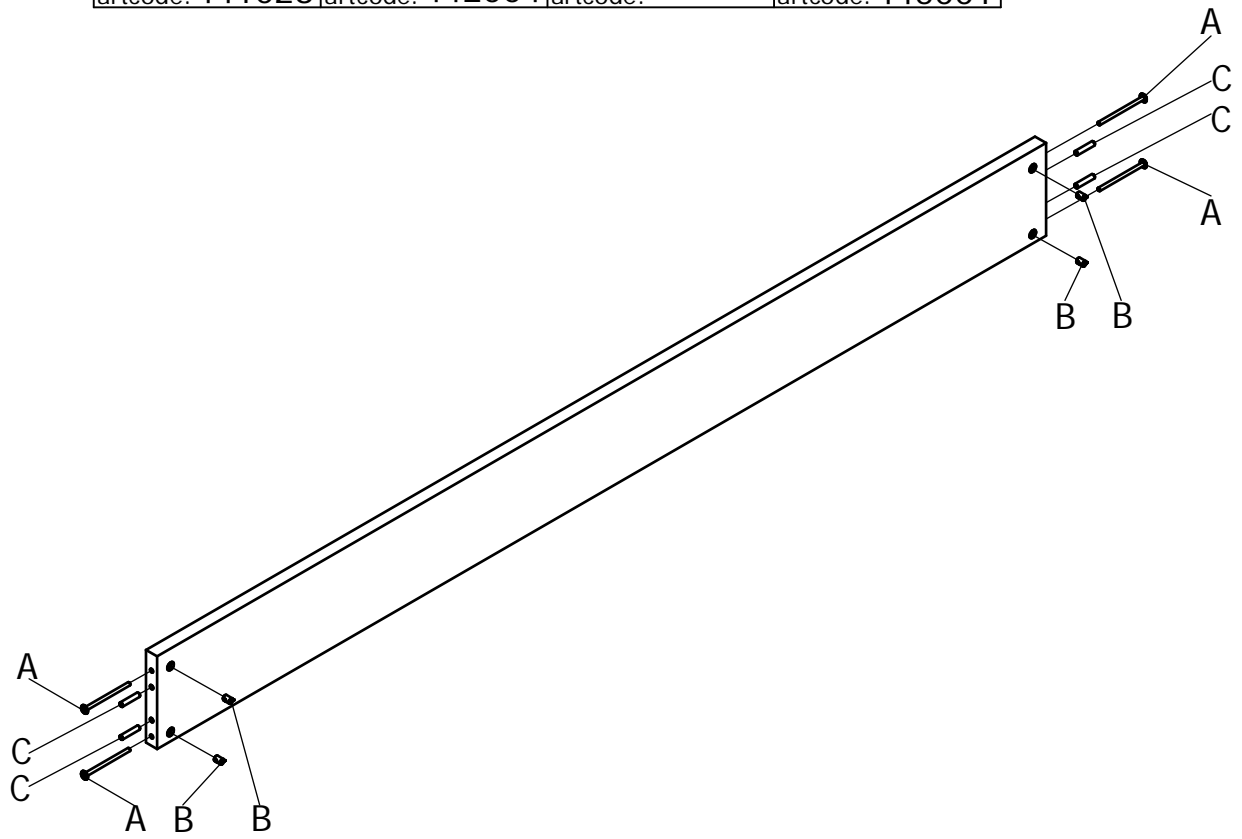

UK
NL
D
F
ESP

MODEL : COMBIFLEX
TYPE : BACKSIDE STRAIGHT
COLOUR : WHITE
ART.CODE : 410146.11.

Distributor:

BOPITA
Edisonweg 3, 6662 NW Elst
The Netherlands

www.bopita.com

31.05.2016.

A 	B 	C 	D 
M6X100 4X	M6 4X	Ø8X30 4X	1X
artcode: 441028	artcode: 442004	artcode:	artcode: 445001