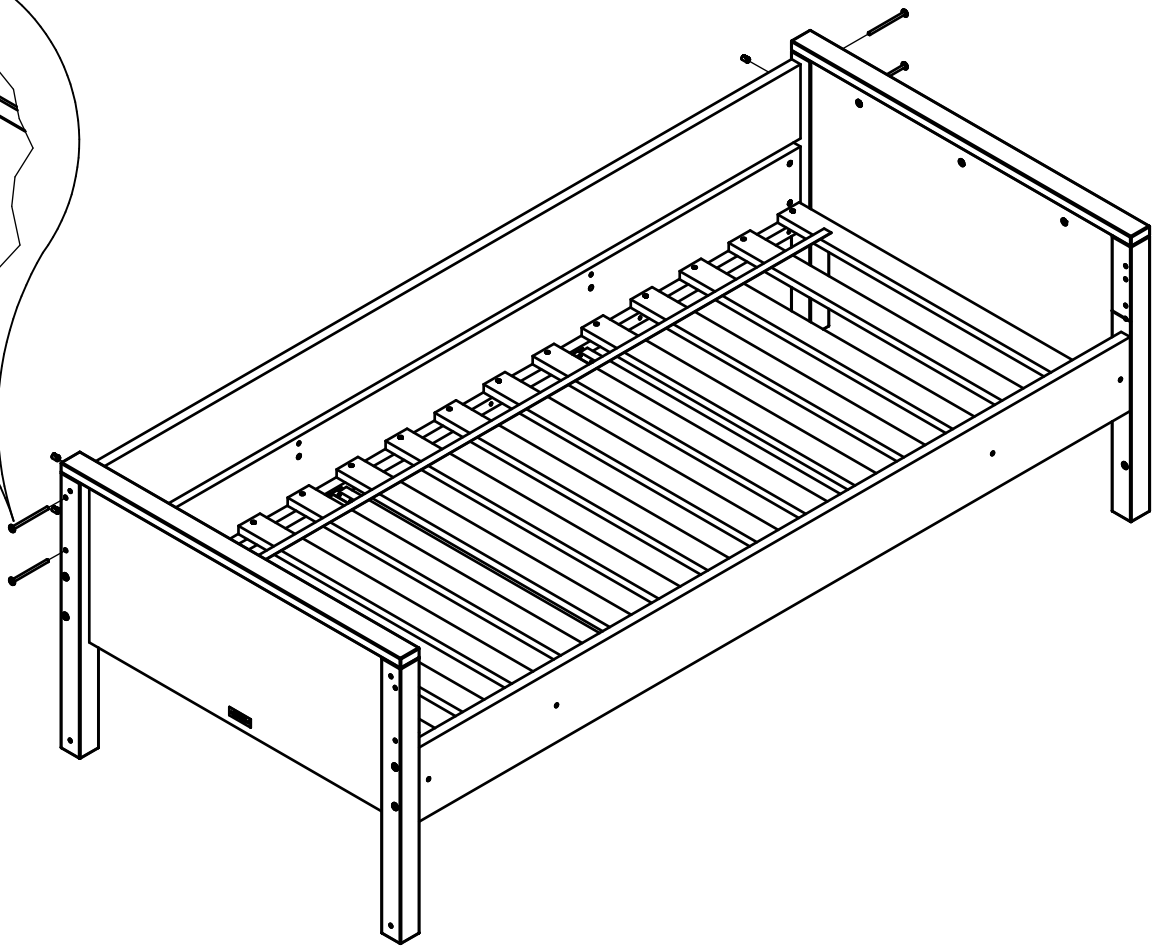

UK
NL
D
F
ESP

MODEL : COMBIFLEX
TYPE : BACKSIDE STRAIGHT
COLOUR : WHITE
ART.CODE : 410146.11.

Distributor:

BOPITA
Edisonweg 3, 6662 NW Elst
The Netherlands

www.bopita.com

31.05.2016.

A 	B 	C 	D 
M6X100 4X	M6 4X	Ø8X30 4X	1X
artcode: 441028	artcode: 442004	artcode:	artcode: 445001