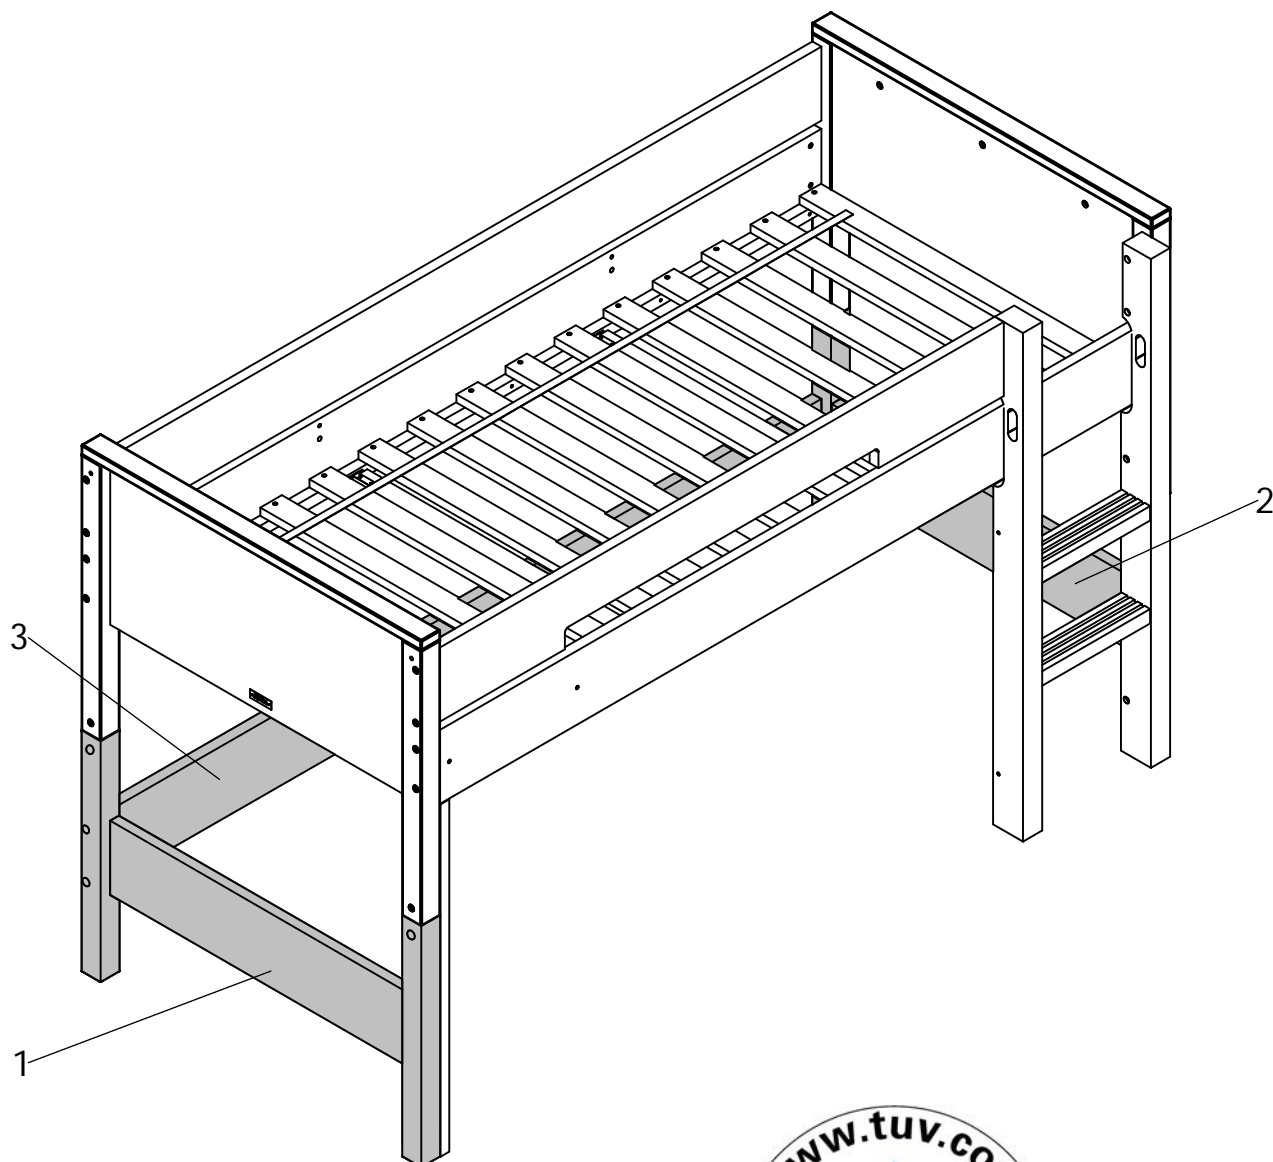

bopita®

ASSEMBLY INSTRUCTION
MONTAGE HANDLEIDING
MONTAGE ANLEITUNG
NOTICE DE MONTAGE
MANUAL DE MONTAJE

UK
NL
D
F
ESP

MODEL : COMBIFLEX
TYPE : SUPPORTSET HHS
COLOUR : WHITE
ART.CODE : 420146.11.

Distributor:

BOPITA
Edisonweg 3, 6662 NW Elst
The Netherlands

www.bopita.com