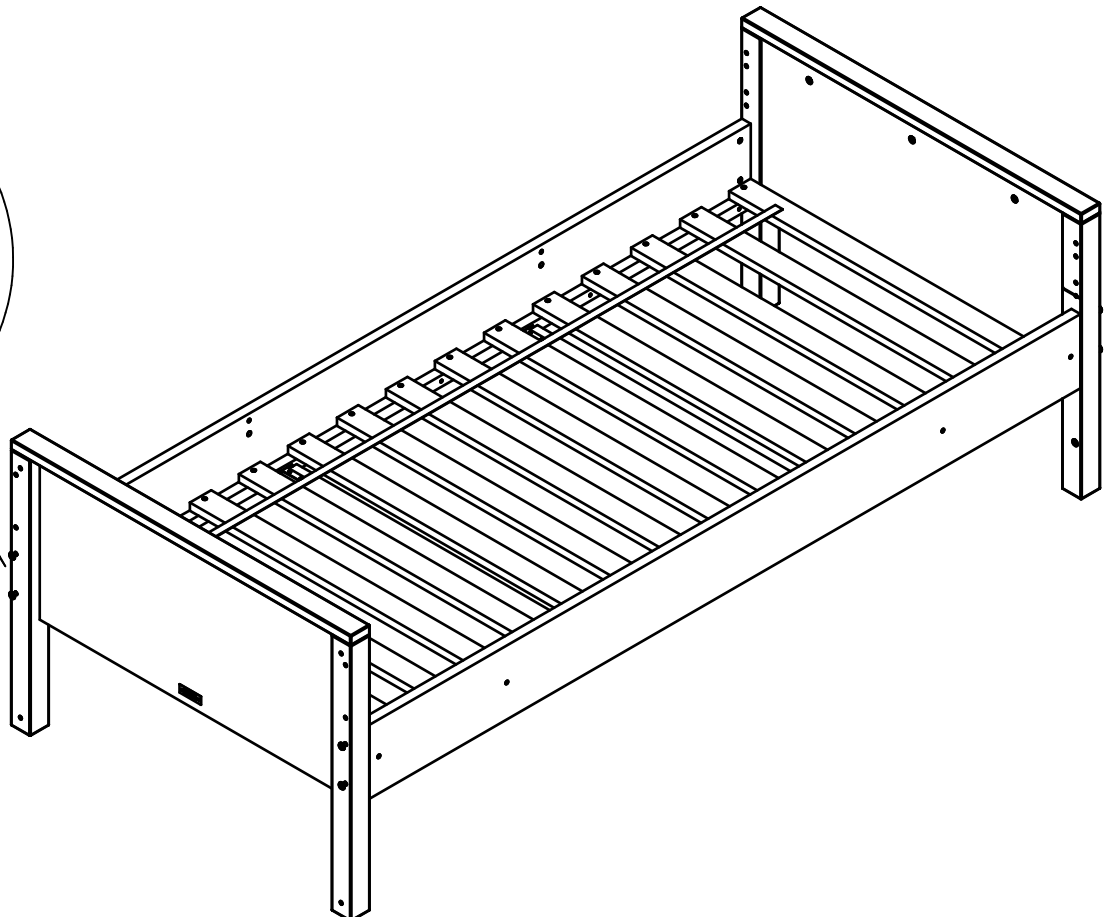

UK
NL
D
F
ESP

MODEL : COMBIFLEX
TYPE : BACKSIDE STRAIGHT
COLOUR : WHITE
ART.CODE : 410146.11.

Distributor:

BOPITA
Edisonweg 3, 6662 NW Elst
The Netherlands

www.bopita.com

31.05.2016.

A 	B 	C 	D 
M6X100 4X	M6 4X	Ø8X30 4X	1X
artcode: 441028	artcode: 442004	artcode:	artcode: 445001