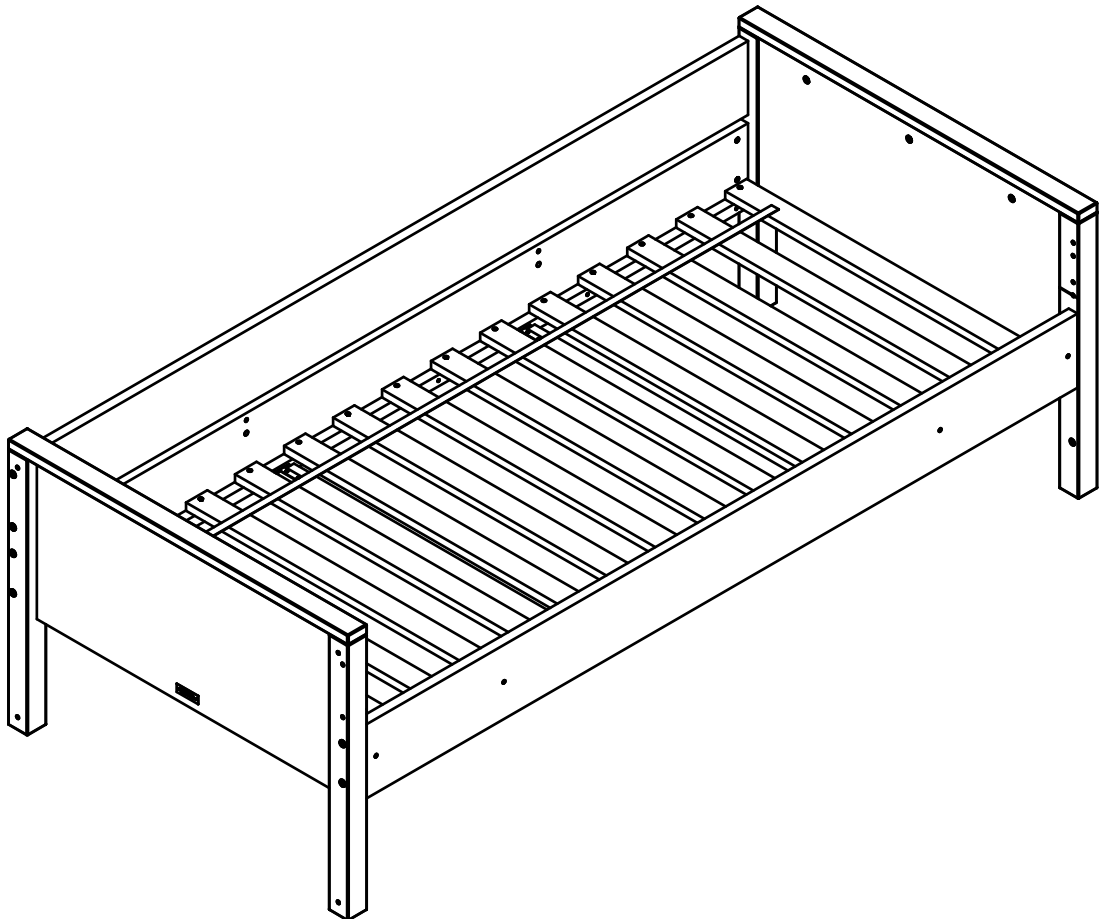

UK
NL
D
F
ESP

MODEL : COMBIFLEX
TYPE : BACKSIDE STRAIGHT
COLOUR : WHITE
ART.CODE : 410146.11.

Distributor:

BOPITA
Edisonweg 3, 6662 NW Elst
The Netherlands

www.bopita.com

31.05.2016.

A 	B 	C 	D 
M6X100 4X	M6 4X	Ø8X30 4X	1X
artcode: 441028	artcode: 442004	artcode:	artcode: 445001