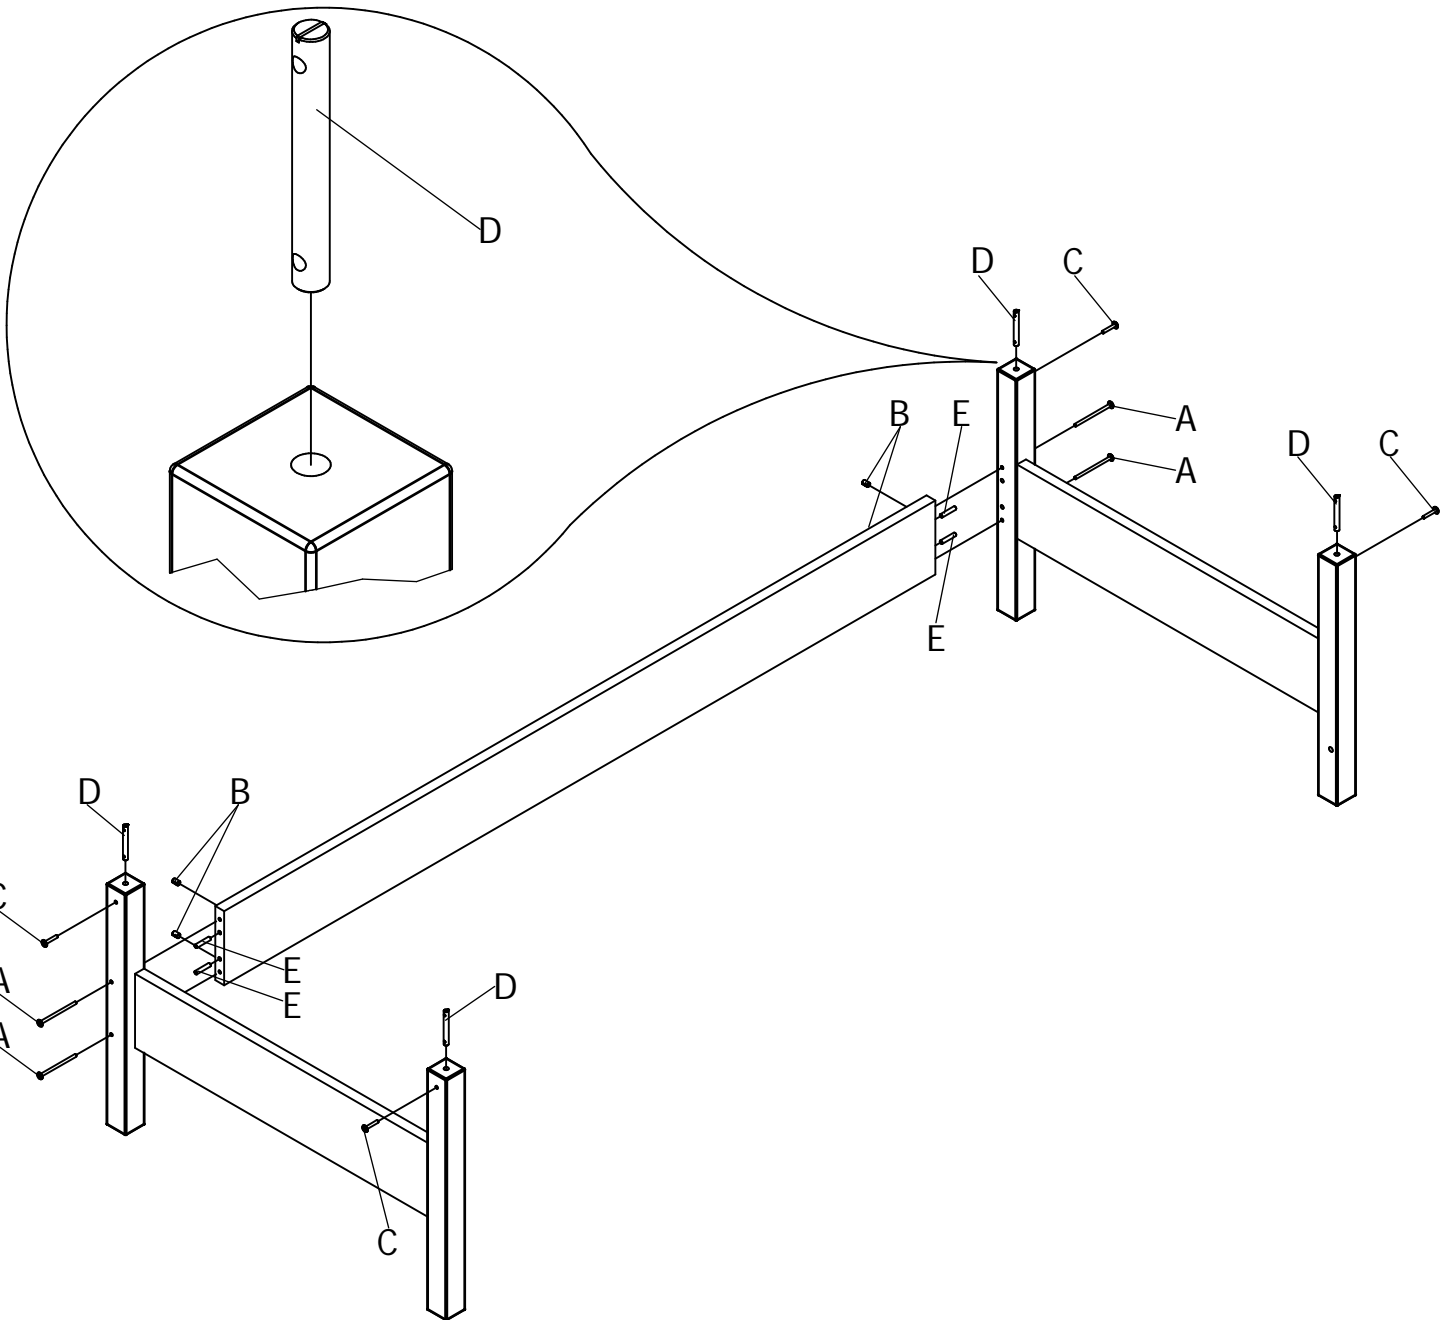

A 	B 	C 	D 	E 	F
M6X100 4X	M6 4X	M6X35 8X	4X	Ø8X40 4X	1X
artcode: 441028	artcode: 442004	artcode: 441013	artcode: 442013	artcode:	artcode: 445001