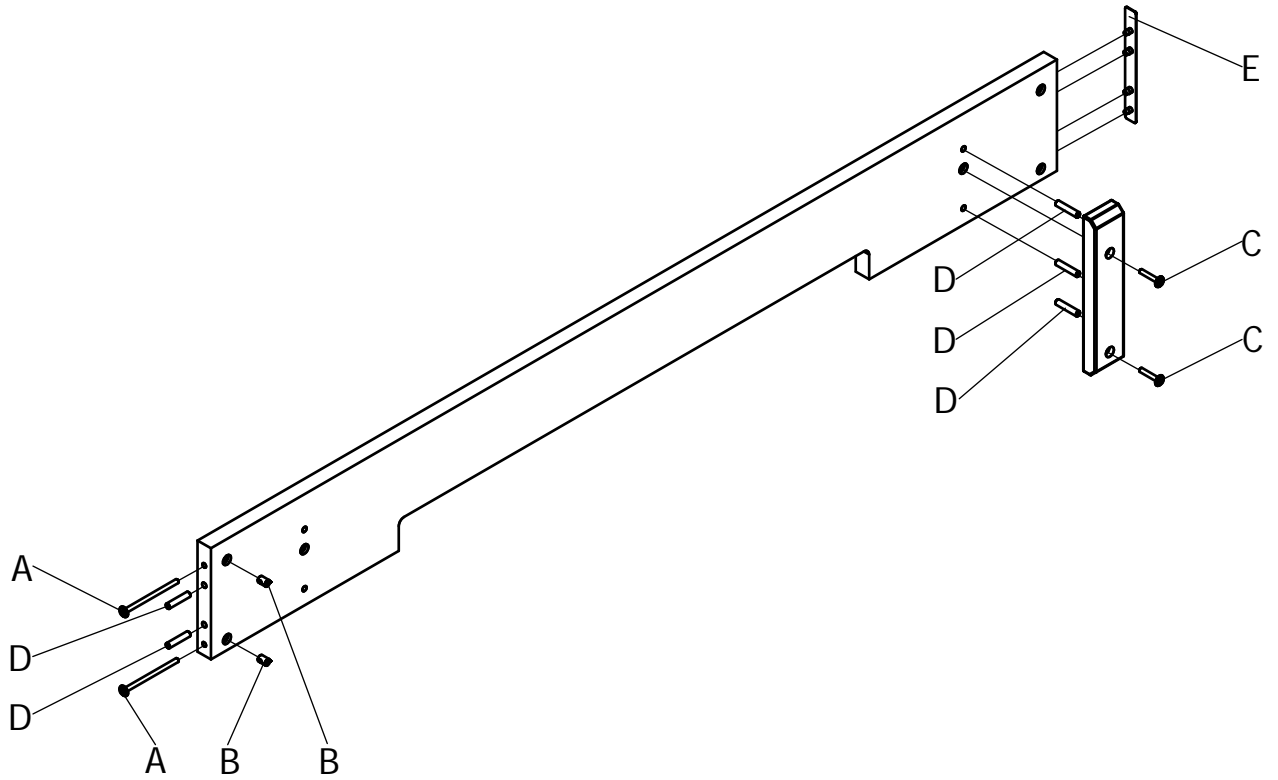

A 	B 	C 	D 	E 	F
M6X100 2X	M6 2X	M6X35 2X	Ø8X40 5X	1X	1X
artcode: 441028	artcode: 442004	artcode: 441013	artcode:	artcode:	artcode: 445001