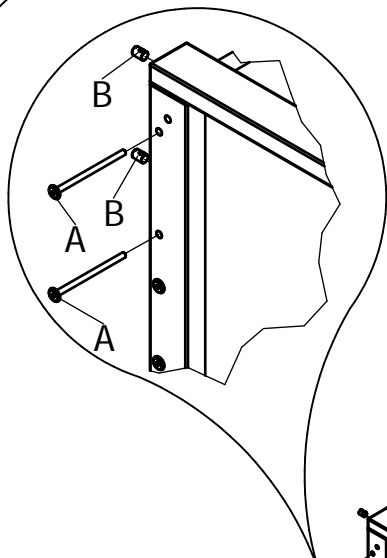

UK
NL
D
F
ESP

MODEL : COMBIFLEX
TYPE : BACKSIDE STRAIGHT
COLOUR : WHITE
ART.CODE : 410146.11.

Distributor:

BOPITA
Edisonweg 3, 6662 NW Elst
The Netherlands

www.bopita.com

31.05.2016.

A 	B 	C 	D 
M6X100 4X	M6 4X	Ø8X30 4X	1X
artcode: 441028	artcode: 442004	artcode:	artcode: 445001