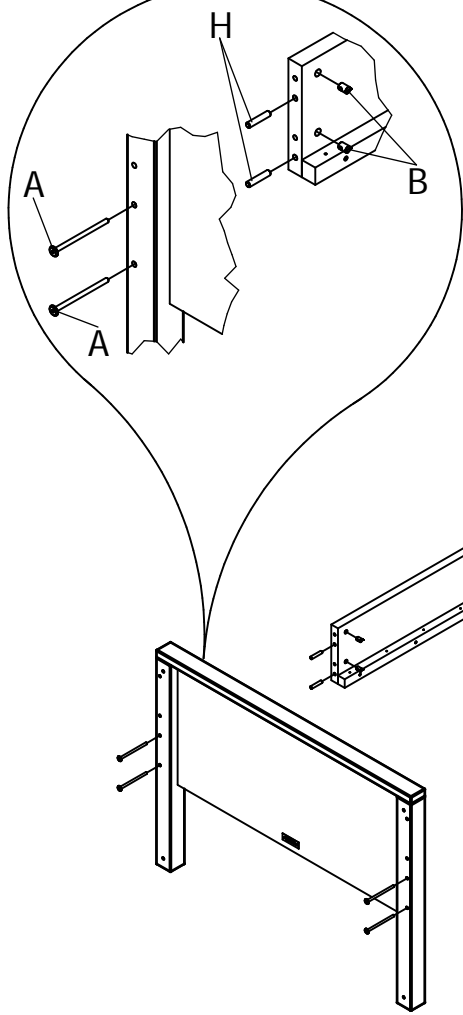

bopita[®]

ASSEMBLY INSTRUCTION
MONTAGE HANDLEIDING
MONTAGE ANLEITUNG
NOTICE DE MONTAGE
MANUAL DE MONTAJE

UK
NL
D
F
ESP

MODEL : COMBIFLEX
TYPE : BASIC BED 90X200
COLOUR : WHITE
ART.CODE : 430146.11.

Distributor:

BOPITA
Edisonweg 3, 6662 NW Elst
The Netherlands

www.bopita.com

31.05.2016.

A	B
	
M6X100 8X	M6 8X
artcode:441028	artcode:442004
C	D
	
4X	4X
artcode:446107	artcode:446108
E	F
	
3,5X16 8X	3,5x25 8X
artcode:431006	artcode:431008
G	H
	
5X40 30X	Ø8X40 8X
artcode:431034	artcode:
I	
	
1X	
artcode:445001	

UK
NL
D
F
ESP

MODEL : COMBIFLEX
TYPE : BACKSIDE STRAIGHT
COLOUR : WHITE
ART.CODE : 410146.11.

Distributor:

BOPITA
Edisonweg 3, 6662 NW Elst
The Netherlands

www.bopita.com

31.05.2016.

A 	B 	C 	D 
M6X100 4X	M6 4X	Ø8X30 4X	1X
artcode: 441028	artcode: 442004	artcode:	artcode: 445001