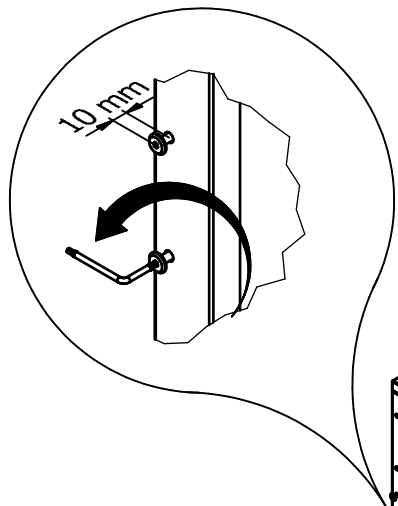

UK
NL
D
F
ESP

MODEL : COMBIFLEX
TYPE : BACKSIDE STRAIGHT
COLOUR : WHITE
ART.CODE : 410146.11.

Distributor:

BOPITA
Edisonweg 3, 6662 NW Elst
The Netherlands

www.bopita.com

31.05.2016.

A 	B 	C 	D 
M6X100 4X	M6 4X	Ø8X30 4X	1X
artcode: 441028	artcode: 442004	artcode:	artcode: 445001