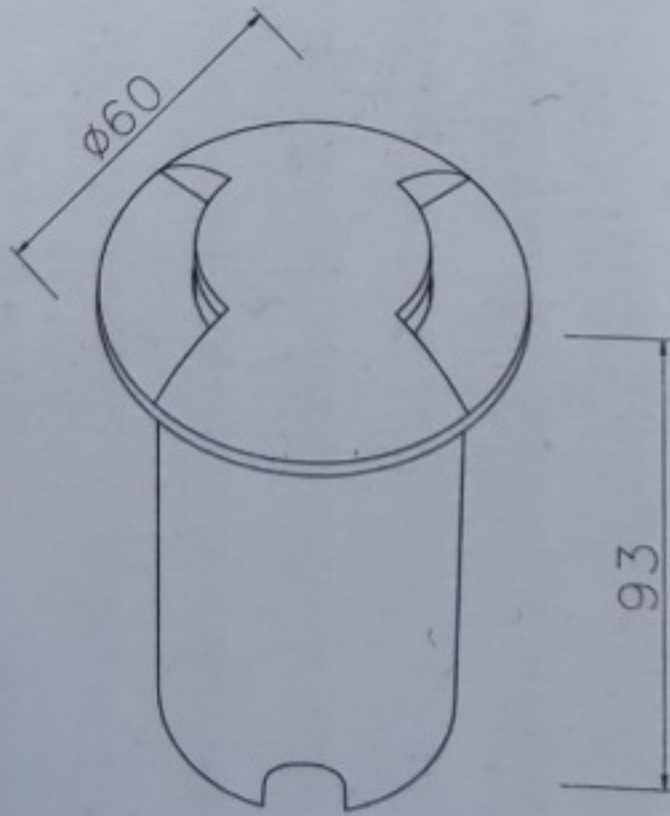

Input voltage:	DC 12V
Lumens:	10LM
Beam Angle:	90'D
Power:	1W
CRI:	>80
LED Color:	White 6400K
On/off:	15,000 times
Life span:	20,000 Hours
Material:	PC+AL
Body Color:	Black

RoHS

MADE IN CHINA