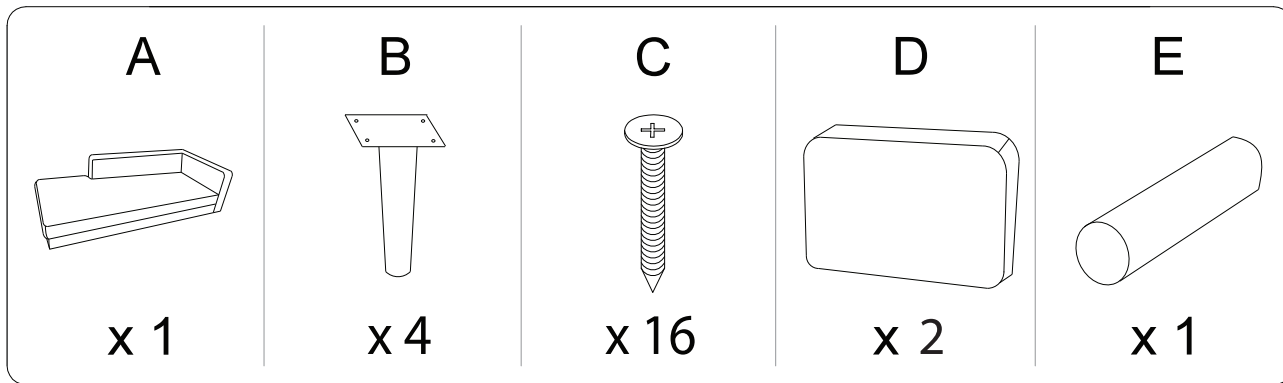

Assembly instructions for the sofa, including tool requirements, time, and person count.

**Tools:** A screwdriver is shown as the required tool, and a power drill is shown with a diagonal line through it, indicating it is not to be used. A warning triangle with an exclamation mark is positioned to the right of the tool icons.

**Time:** A clock icon is shown, with the text **15'** below it, indicating the estimated assembly time.

**Personnel:** A person icon is shown, with the text **1** below it, indicating that one person is required for assembly.