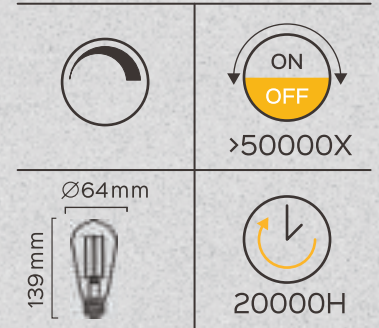

7*7*15 CM

LED Filament ST64
5WATT 450LUMEN

ST64 E27 5W 450Lm 2200K
Gold Dimmable
01087

450
LUMEN
40W=5WATT
220-240VOLT

F
BEAM ANGLE 330°
40W=5WATT
2200K
E27
CRI>80

Re-order? Go to
www.luedd.com
and use article number 01087