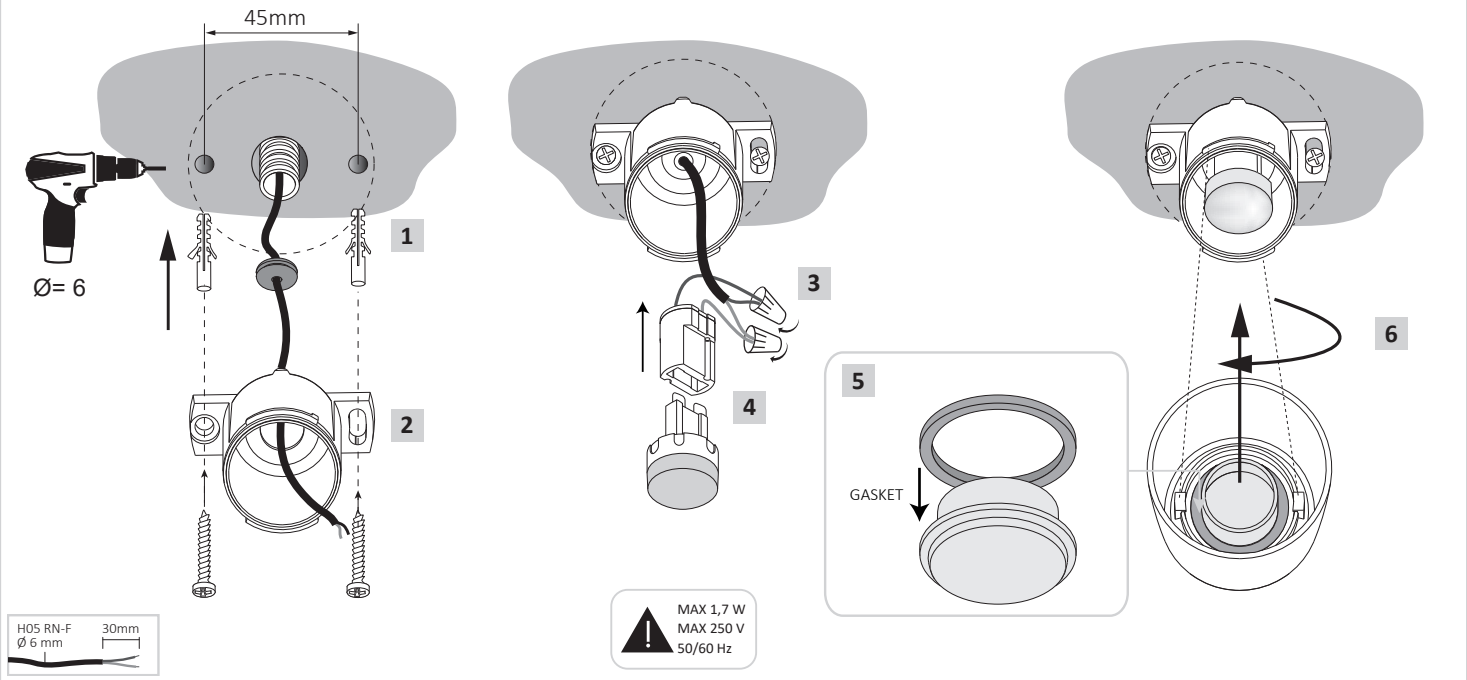

E PRECAUCIÓN! Lleve a cabo la instalación y mantenimiento tras cortar la tensión de la instalación eléctrica. Use únicamente lámparas de ahorro. Si se incluye, juste correctamente el aro de goma con el producto para asegurar la protección IP indicada en el producto. En cualquier caso Fumagalli Srl no aceptará responsabilidad alguna por instalación incorrecta, mal uso o por su uso con accesorios no originales del fabricante. En caso de duda consulte con un electricista cualificado. Guarde estas instrucciones.

A **تحذير!** اجراءات التركيب والصيانة يجب تنفيذها إلا بعد ايقاف تشغيل التيار الكهربائي. قم باستخدام المصابيح الموفرة للطاقة فقط. إذا كان موجوداً، قم بتركيب الحشوة كما ينبغي بصورة صحيحة داخل الغطاء المخصص لنشر الضوء بشكل متساوي. لضمان الحماية من تدفق الماء، الشركة المصنعة فوماجالي لا تقبل أي مسؤولية عن الأضرار الناجمة عن التركيب غير الصحيح، سوء الاستخدام، أو عند إستخدام قطع غيار غير اصلية عند الجمع. إذا إنتابك أي شك، قم بإستشارة كهربائي مختص، قم بتتبع التعليمات.

LIVIA 60 G9 LED