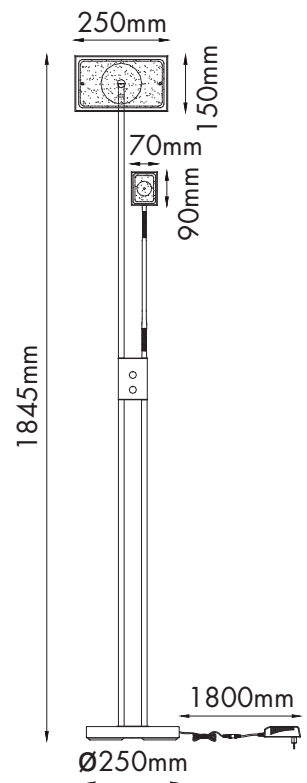

INSTRUCTION MANUAL

Jazzy Square FL
90952/98903

LED 1*Max 18.5W

Floor lamp
incl. LED QL7001062
+ QL7001063
2330 +520lm Module
1630 +278lm Lamp
18.5W+4W LED Module
23W Lamp
220-240V~50Hz
2700K
CRI>80
30000 h
15000 ON/OFF

Overall Sizes:

FittinQ B.V.

Smaragdweg 52, 5527 LB Hapert, The Netherlands
www.qazqa.nl

QAZQA

98903

18.5W+4W LED

incl. LED Board: QL7001062/QL7001063

220-240V~50Hz