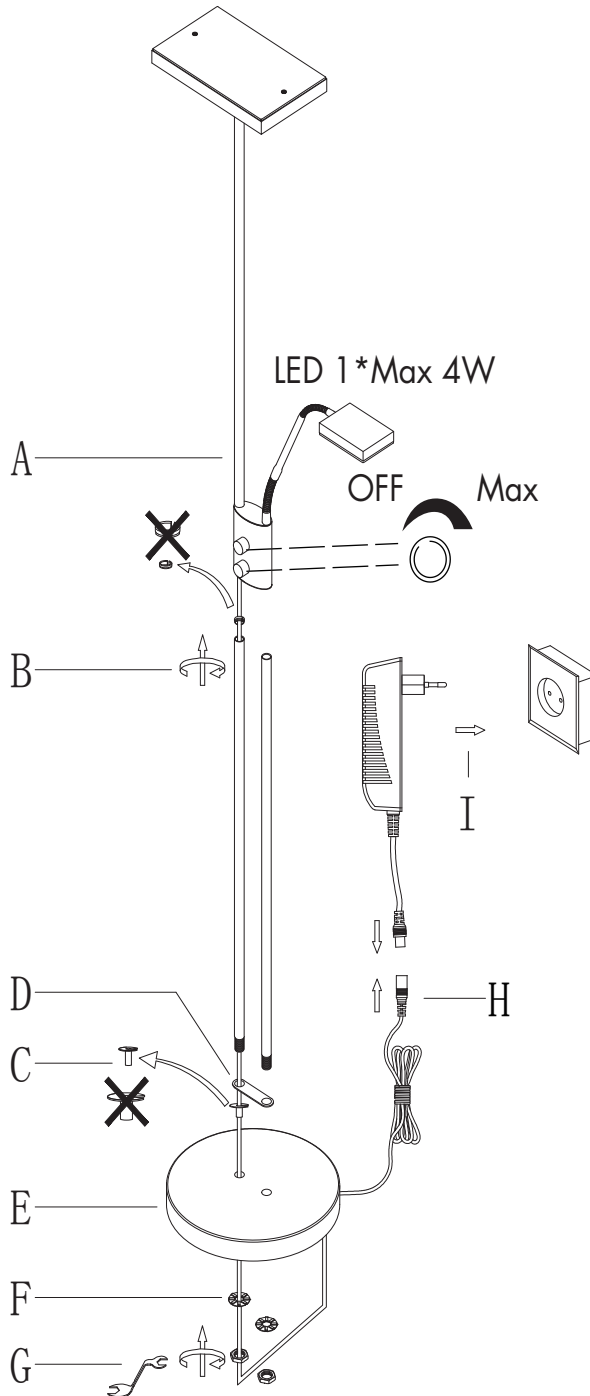

INSTRUCTION MANUAL

Jazzy Square FL
90952/98903

LED 1*Max 18.5W

Floor lamp
incl. LED QL7001062
+ QL7001063
2330 +520lm Module
1630 +278lm Lamp
18.5W+4W LED Module
23W Lamp
220-240V~50Hz
2700K
CRI>80
30000 h
15000 ON/OFF

Overall Sizes:

FittinQ B.V.

Smaragdweg 52, 5527 LB Hapert, The Netherlands
www.qazqa.nl

QAZQA

98903

18.5W+4W LED

incl. LED Board: QL7001062/QL7001063

220-240V~50Hz