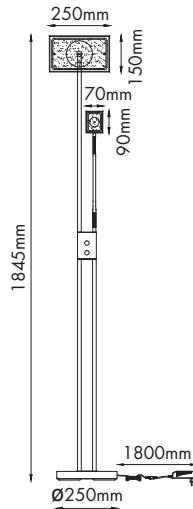

INSTRUCTION MANUAL

Jazzy Square FL
90952/98903

LED 1*Max 18.5W

Floor lamp
incl. LED QL7001062
+ QL7001063
2330 +520lm Module
1630 +278lm Lamp
18.5W+4W LED Module
23W Lamp
220-240V~50Hz
2700K
CRI>80
30000 h
15000 ON/OFF

Overall Sizes:

FittinQ B.V.

Smaragdweg 52, 5527 LB Hapert, The Netherlands
www.qazqa.nl

QAZQA

98903

18.5W+4W LED

incl. LED Board: QL7001062/QL7001063

220-240V~50Hz