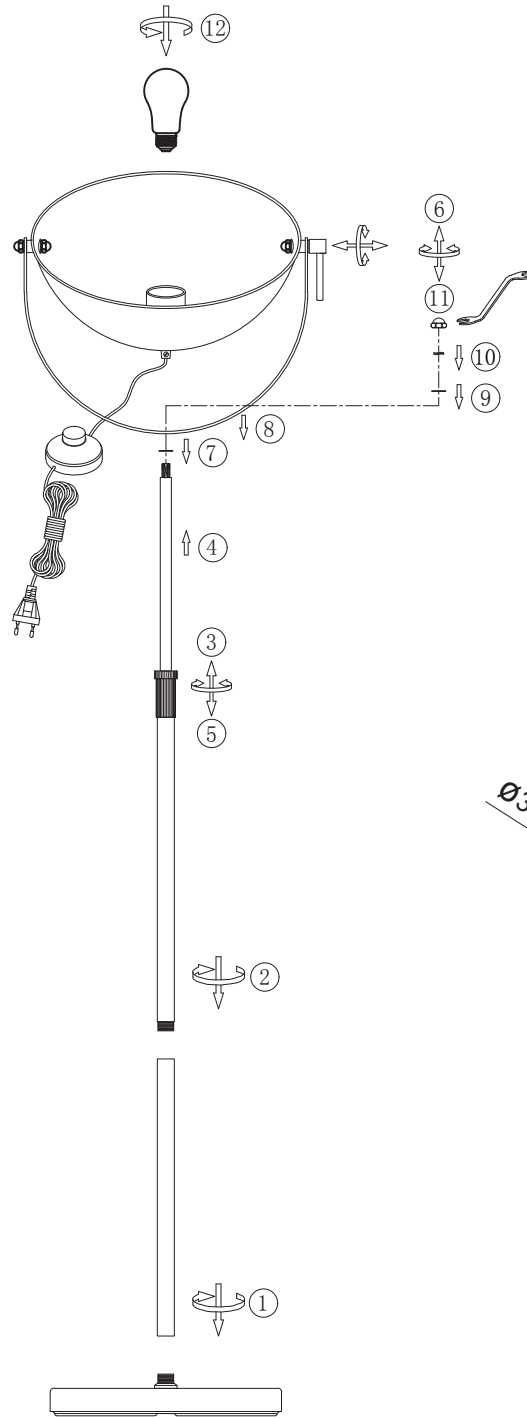

INSTRUCTION MANUAL

Magnax FL35 Black and Gold Adjustable 102508

Overall Sizes: