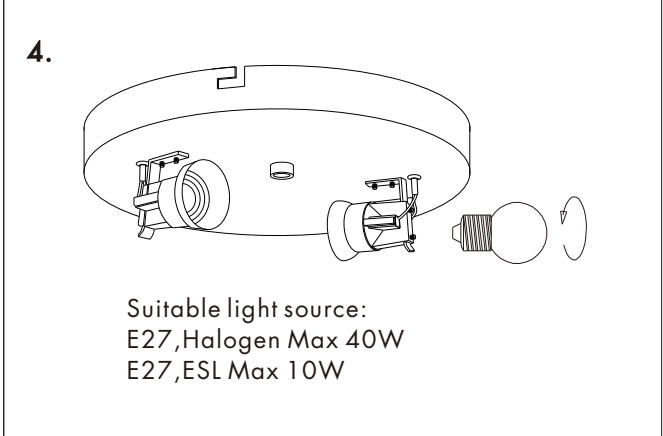

INSTRUCTION MANUAL

Drum CL 30 Jute / Drum CL 50 Jute / Drum CL 70 Jute

Drum CL 30 Jute
Ceiling plate: 2xE27

Overall size:

15cm
30cm

Drum CL 50 Jute
Ceiling plate: 4xE27

Overall size:

15cm
50cm

Drum CL 70 Jute
Ceiling plate: 6xE27

Overall size:

16cm
70cm