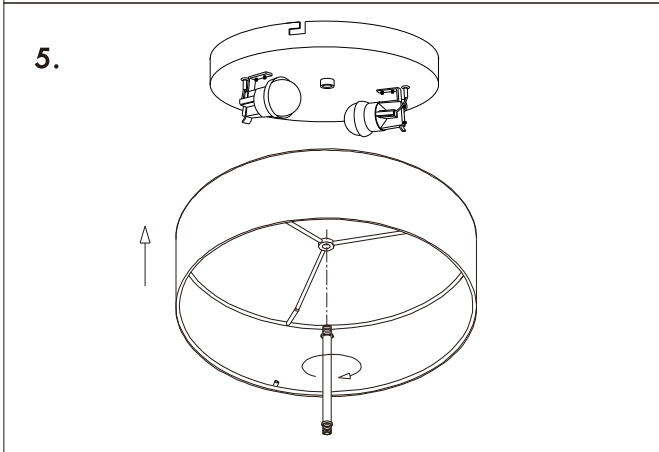

INSTRUCTION MANUAL

Drum CL 30 Jute / Drum CL 50 Jute / Drum CL 70 Jute

Drum CL 30 Jute
Ceiling plate: 2xE27

Overall size:

15cm
30cm

Drum CL 50 Jute
Ceiling plate: 4xE27

Overall size:

15cm
50cm

Drum CL 70 Jute
Ceiling plate: 6xE27

Overall size:

16cm
70cm