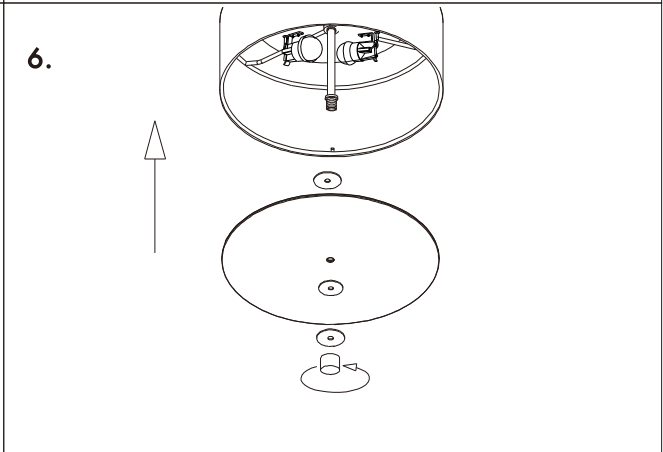

INSTRUCTION MANUAL

Drum CL 30 Jute / Drum CL 50 Jute / Drum CL 70 Jute

Drum CL 30 Jute
Ceiling plate: 2xE27

Overall size:

15cm
30cm

Drum CL 50 Jute
Ceiling plate: 4xE27

Overall size:

15cm
50cm

Drum CL 70 Jute
Ceiling plate: 6xE27

Overall size:

16cm
70cm