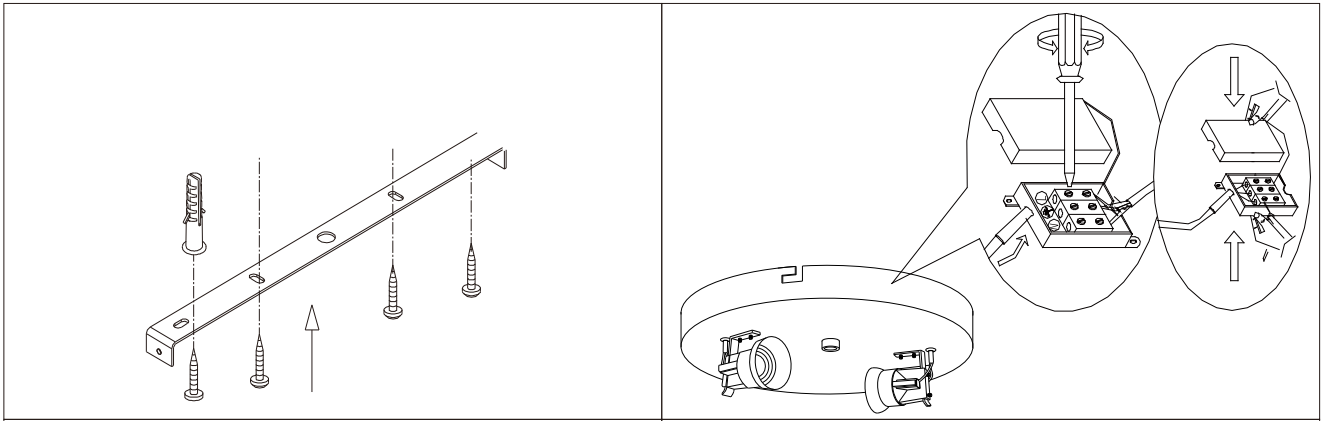

INSTRUCTION MANUAL

Drum CL 30 Jute / Drum CL 50 Jute / Drum CL 70 Jute

Drum CL 30 Jute
Ceiling plate: 2xE27

Overall size:

15cm
30cm

Drum CL 50 Jute
Ceiling plate: 4xE27

Overall size:

15cm
50cm

Drum CL 70 Jute
Ceiling plate: 6xE27

Overall size:

16cm
70cm