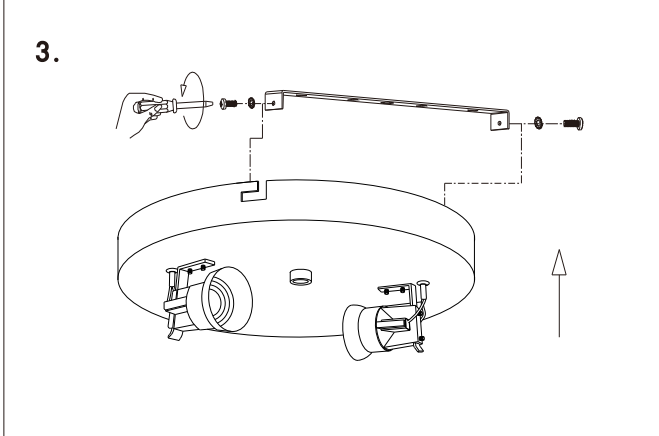

INSTRUCTION MANUAL

Drum CL 30 Jute / Drum CL 50 Jute / Drum CL 70 Jute

Drum CL 30 Jute
Ceiling plate: 2xE27

Overall size:

15cm
30cm

Drum CL 50 Jute
Ceiling plate: 4xE27

Overall size:

15cm
50cm

Drum CL 70 Jute
Ceiling plate: 6xE27

Overall size:

16cm
70cm